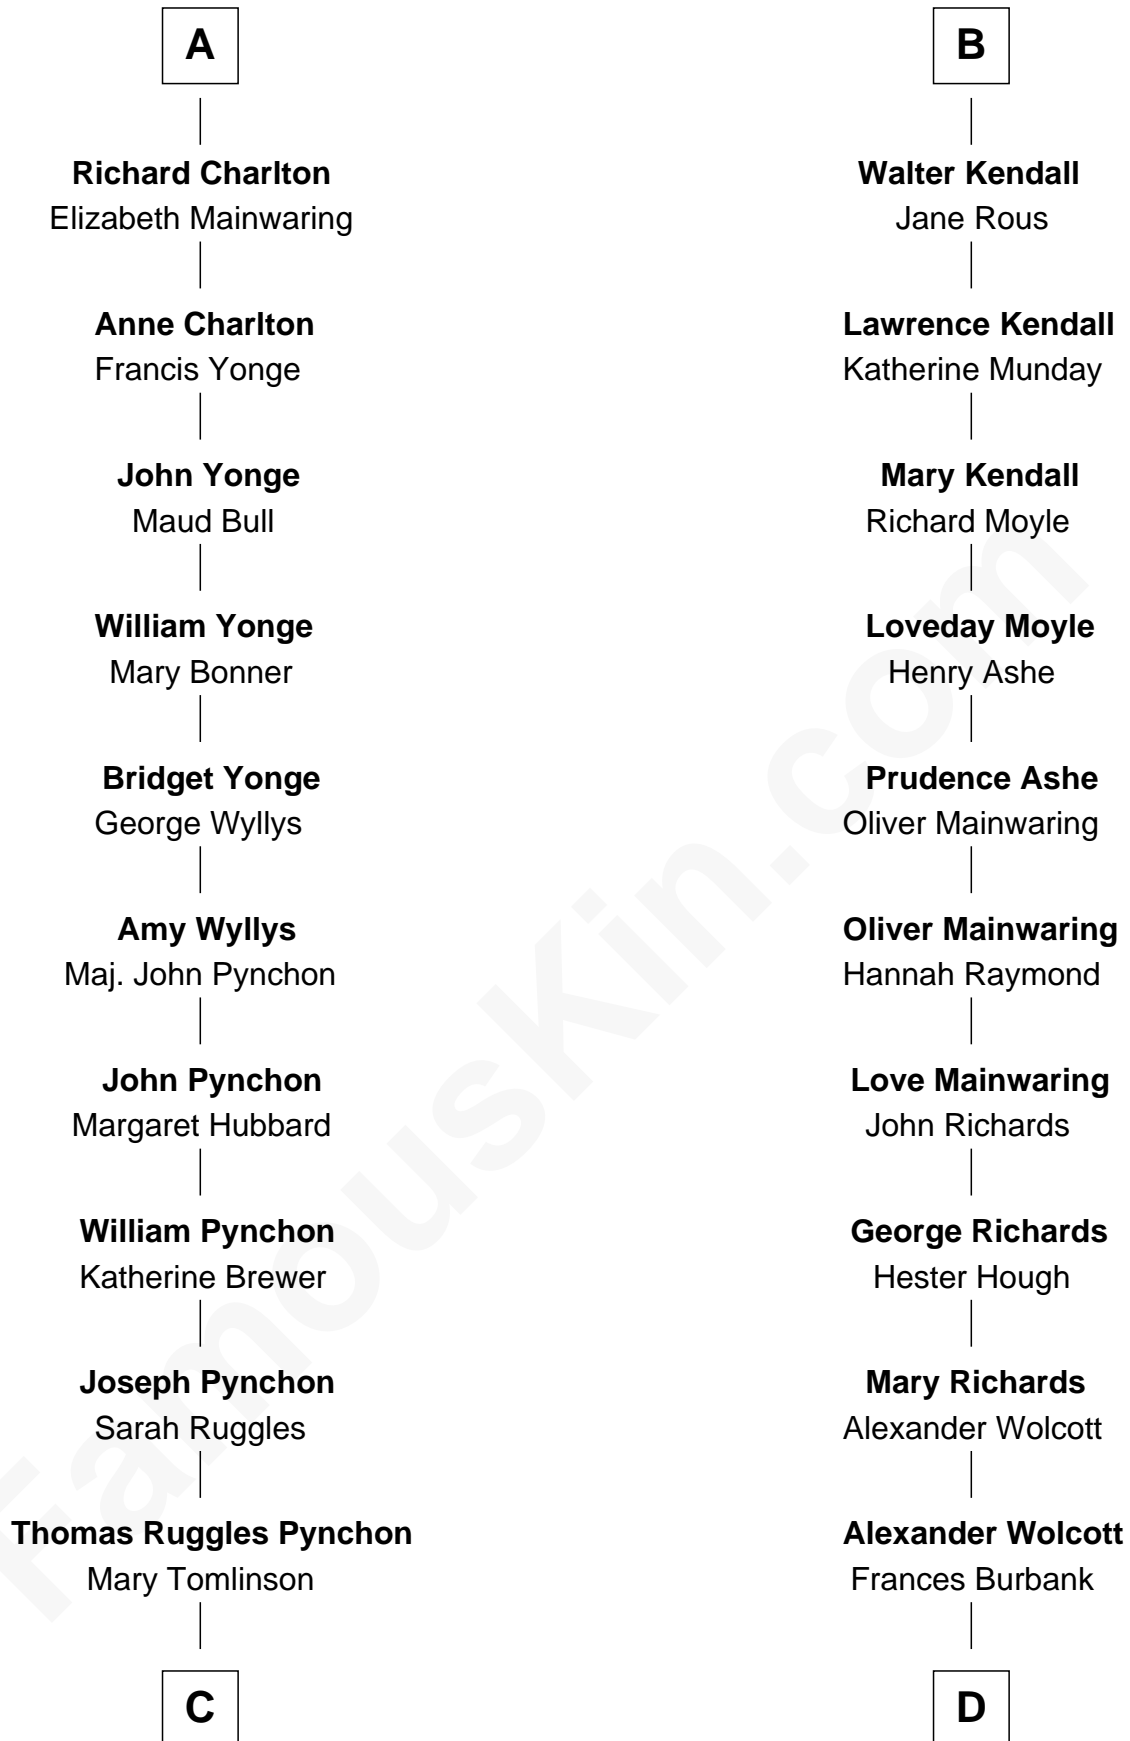

FamousKin.com
Relationship Chart of
Thomas Pynchon
American Novelist

20th cousin 1 time removed of

Juliette Gordon Low
Founder of the Girl Scouts

C

William Henry Ruggles Pynchon

Mary Murdock

William Lyon Pynchon

Annie Payne Cogswell

William Henry Chichele Pynchon

Carrie Susan Moyses

Thomas Ruggles Pynchon

Catherine Frances Bennett

Thomas Pynchon

Novelist

D