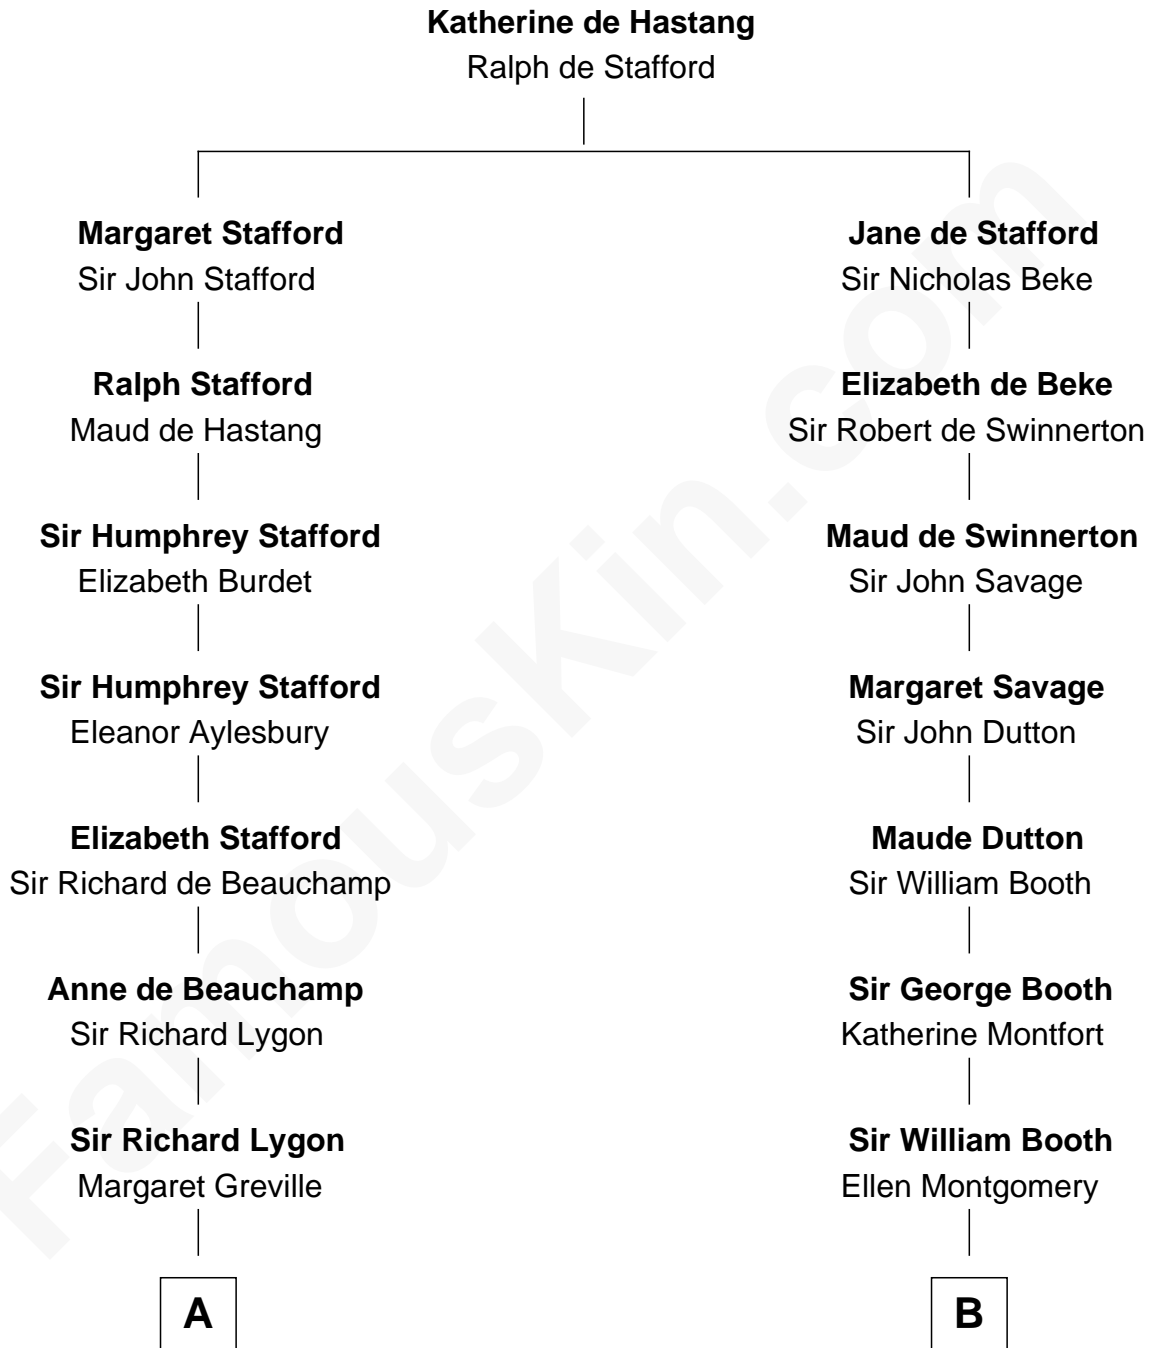

**FamousKin.com**  
**Relationship Chart of**  
**Thomas Pynchon**  
*American Novelist*

17th cousin 3 times removed of

**Stephen A. Douglas**

*Participated in Lincoln-Douglas Debates*

**C**

—  
**William Lyon Pynchon**

Annie Payne Cogswell

—  
**William Henry Chichele Pynchon**

Carrie Susan Moyses

—  
**Thomas Ruggles Pynchon**

Catherine Frances Bennett

—  
**Thomas Pynchon**

*Novelist*

FamousKin.com