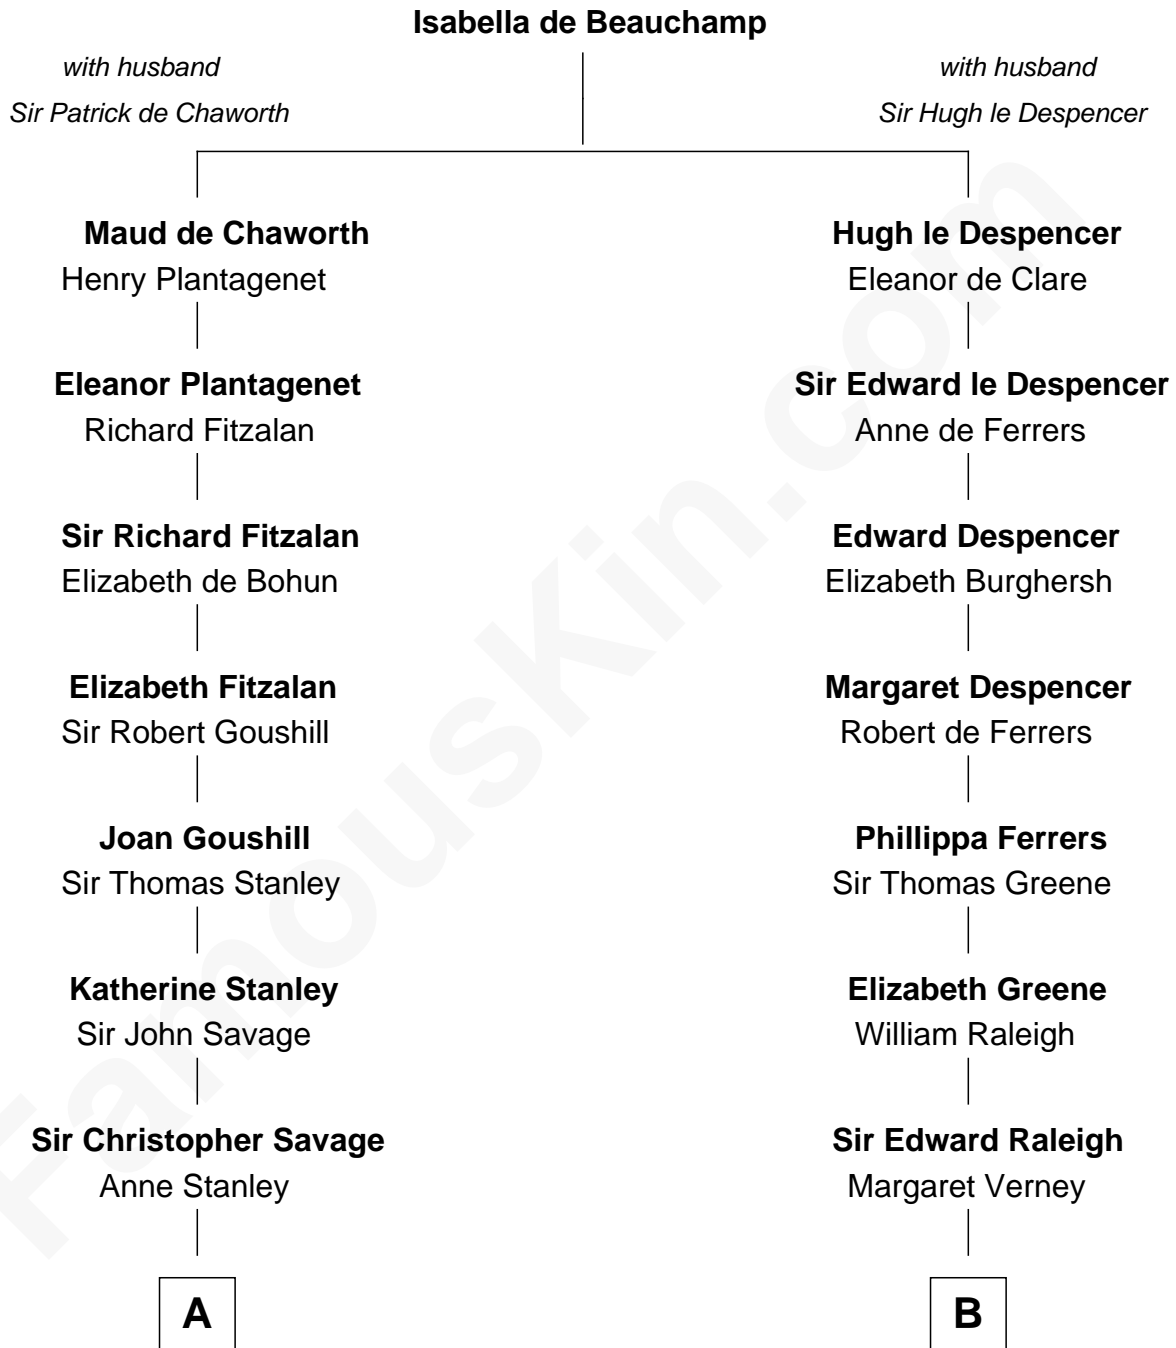

**FamousKin.com**  
**Relationship Chart of**  
**Thomas Pynchon**  
*American Novelist*

19th cousin 1 time removed of

**Stephen A. Douglas**

*Participated in Lincoln-Douglas Debates*

**C**

**William Lyon Pynchon**  
Annie Payne Cogswell

**William Henry Chichele Pynchon**  
Carrie Susan Moyses

**Thomas Ruggles Pynchon**  
Catherine Frances Bennett

**Thomas Pynchon**  
*Novelist*

**D**

**Martha Arnold**  
Benajah Douglass

**Dr. Stephen Arnold Douglass**  
Sarah Fiske