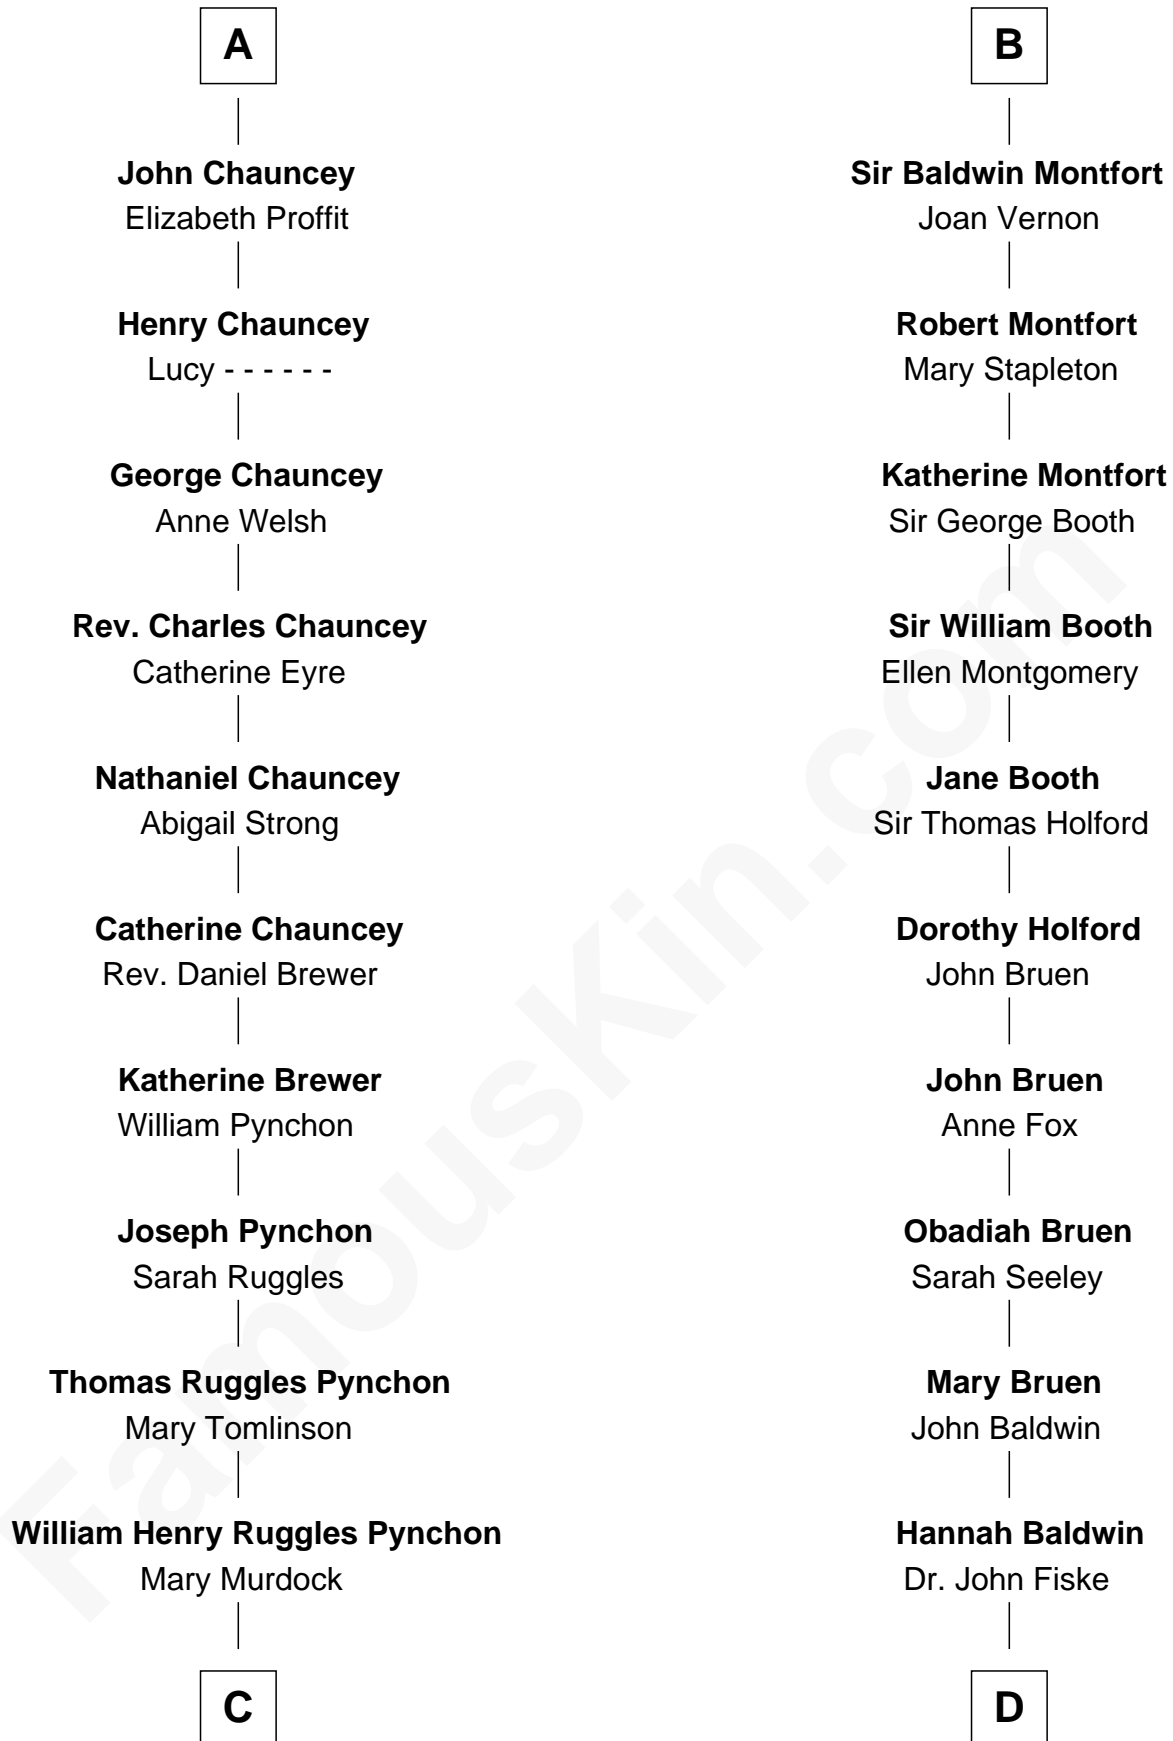

FamousKin.com
Relationship Chart of
Thomas Pynchon
American Novelist

20th cousin 1 time removed of

Stephen A. Douglas

Participated in Lincoln-Douglas Debates

C

William Lyon Pynchon

Annie Payne Cogswell

William Henry Chichele Pynchon

Carrie Susan Moyses

Thomas Ruggles Pynchon

Catherine Frances Bennett

Thomas Pynchon

Novelist

D

Benjamin Fiske

Abigail Bowen