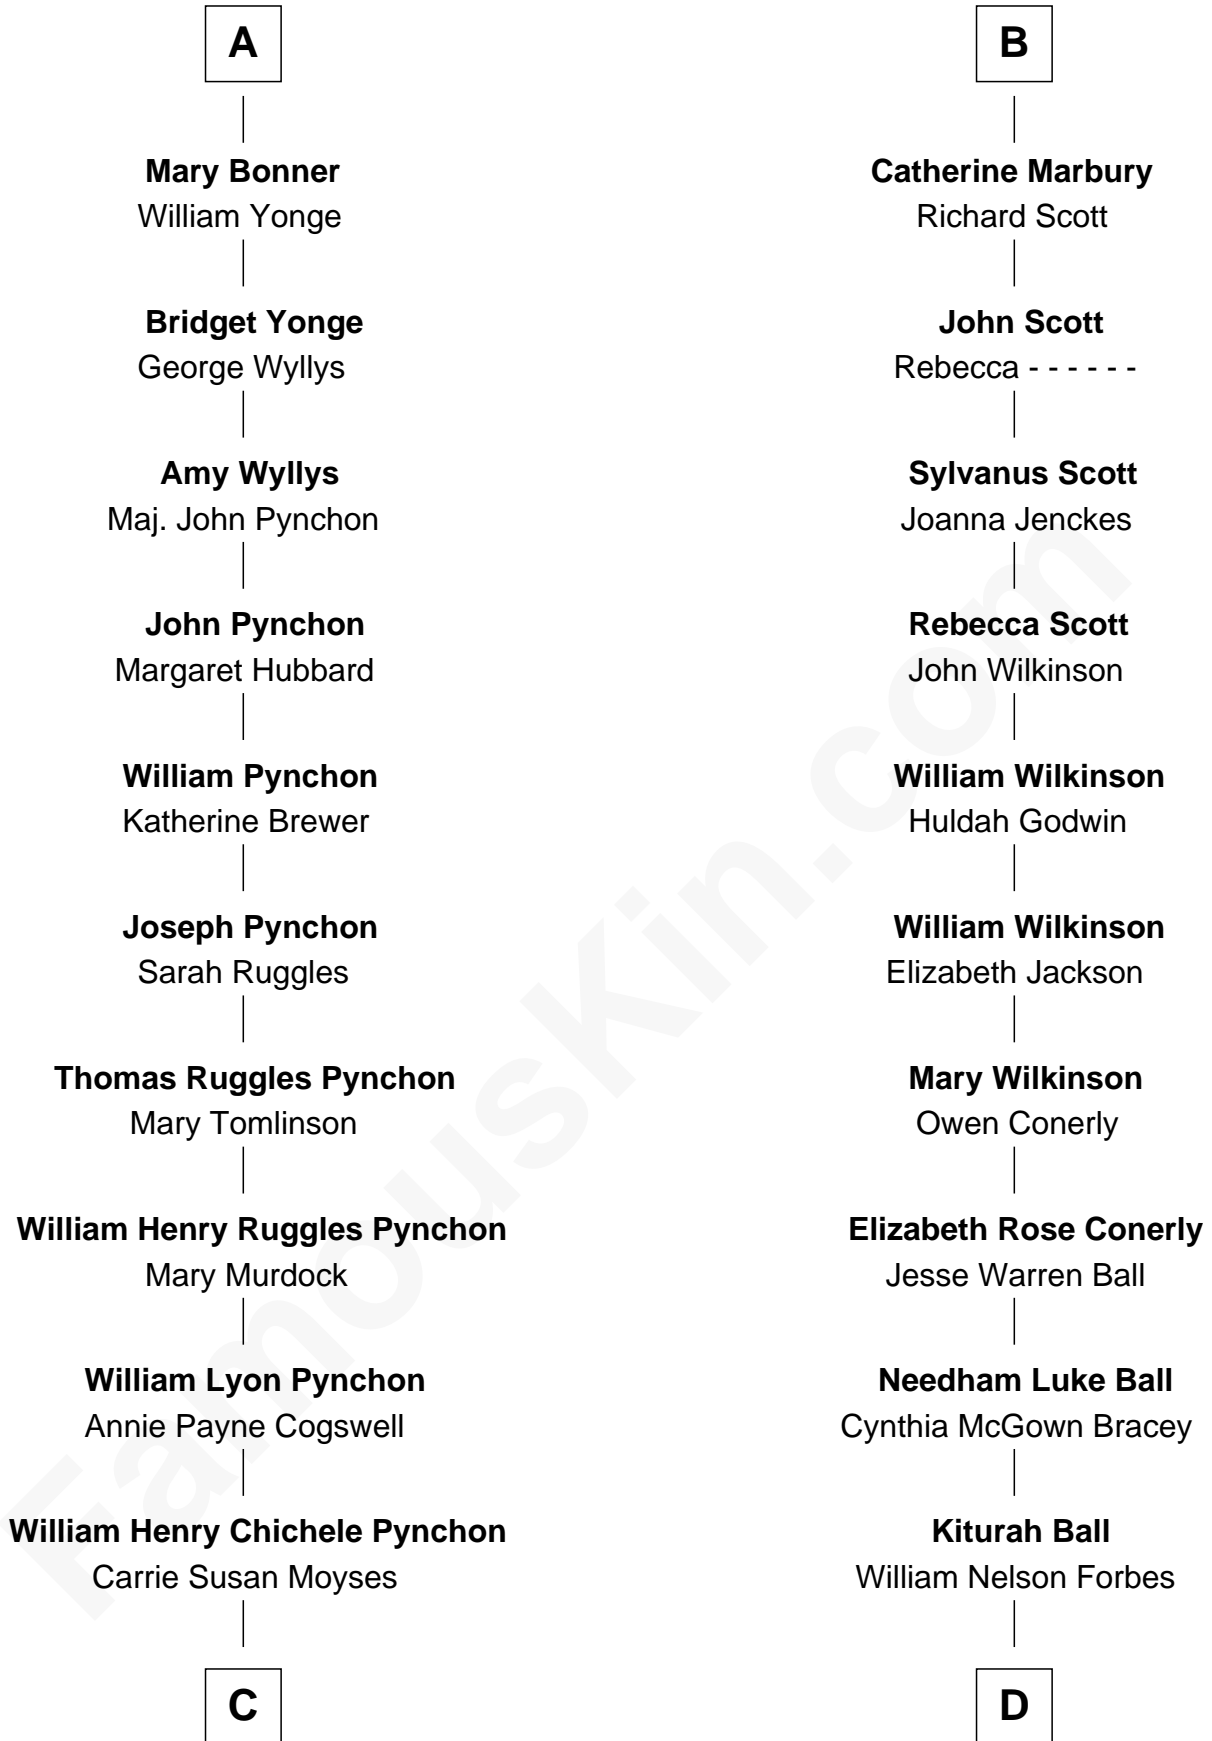

FamousKin.com
Relationship Chart of
Thomas Pynchon
American Novelist

18th cousin 2 times removed of

Britney Spears
Singer, Entertainer

C

Thomas Ruggles Pynchon
Catherine Frances Bennett

Thomas Pynchon
Novelist

D

William Nelson Forbes
Lexie May Thompson

Emma Jean Forbes
June Austin Spears

James Parnell Spears
Lynne Irene Bridges

Britney Spears
Singer, Entertainer