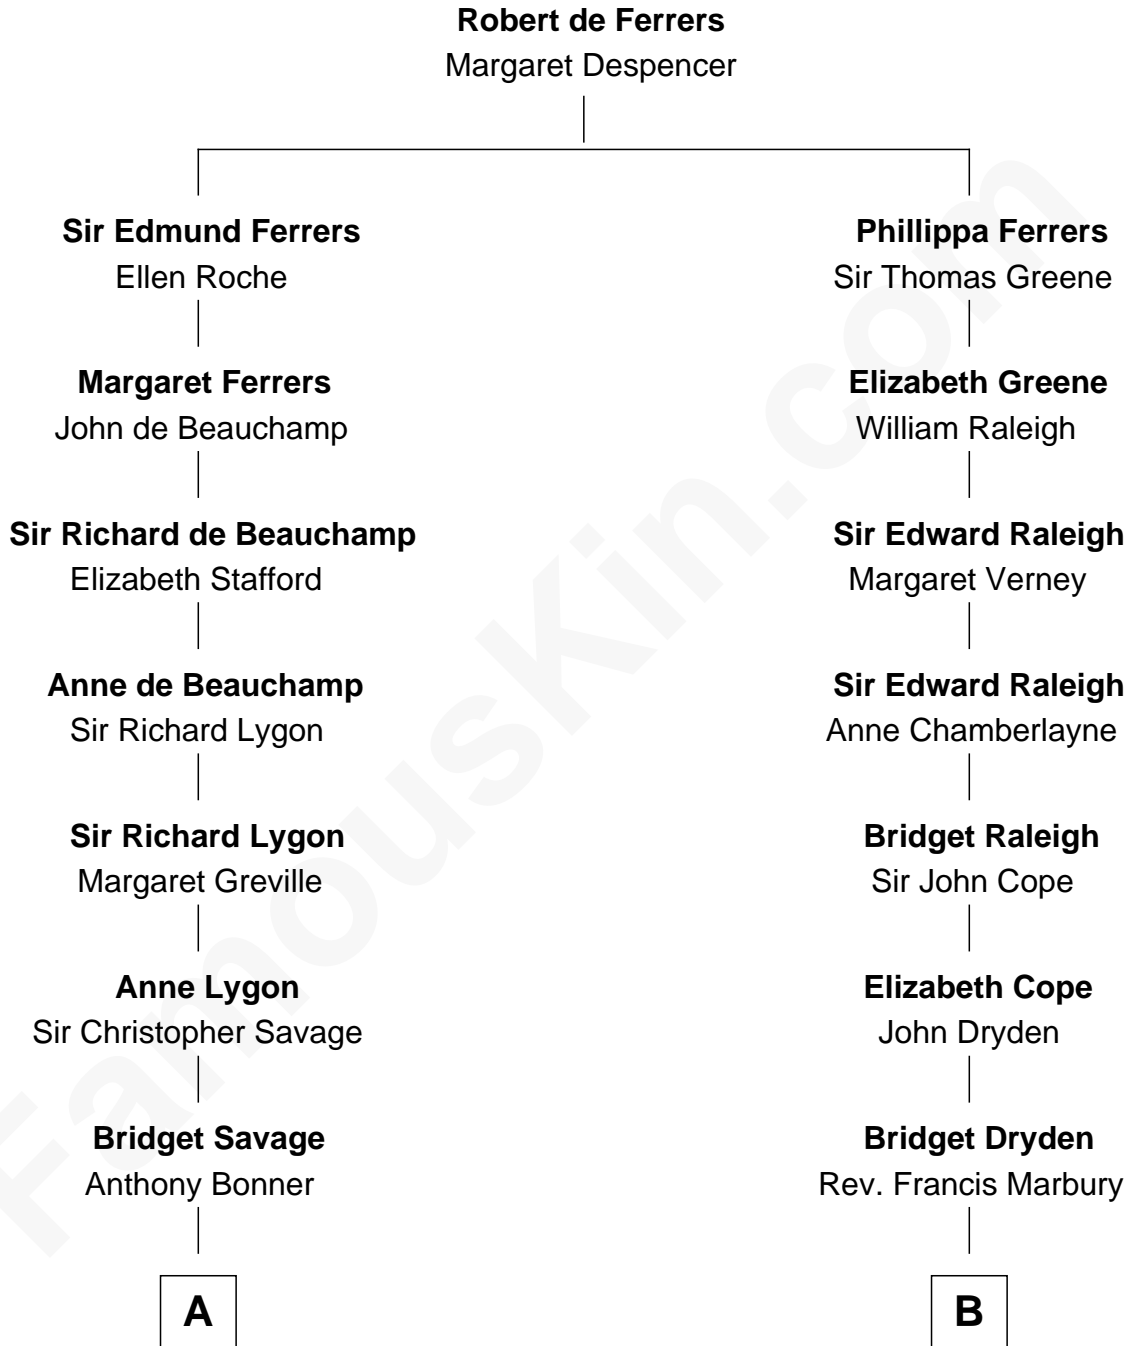

FamousKin.com
Relationship Chart of
Thomas Pynchon
American Novelist

18th cousin 2 times removed of

Britney Spears
Singer, Entertainer

C

Thomas Ruggles Pynchon
Catherine Frances Bennett

Thomas Pynchon
Novelist

D

William Nelson Forbes
Lexie May Thompson

Emma Jean Forbes
June Austin Spears

James Parnell Spears
Lynne Irene Bridges

Britney Spears
Singer, Entertainer