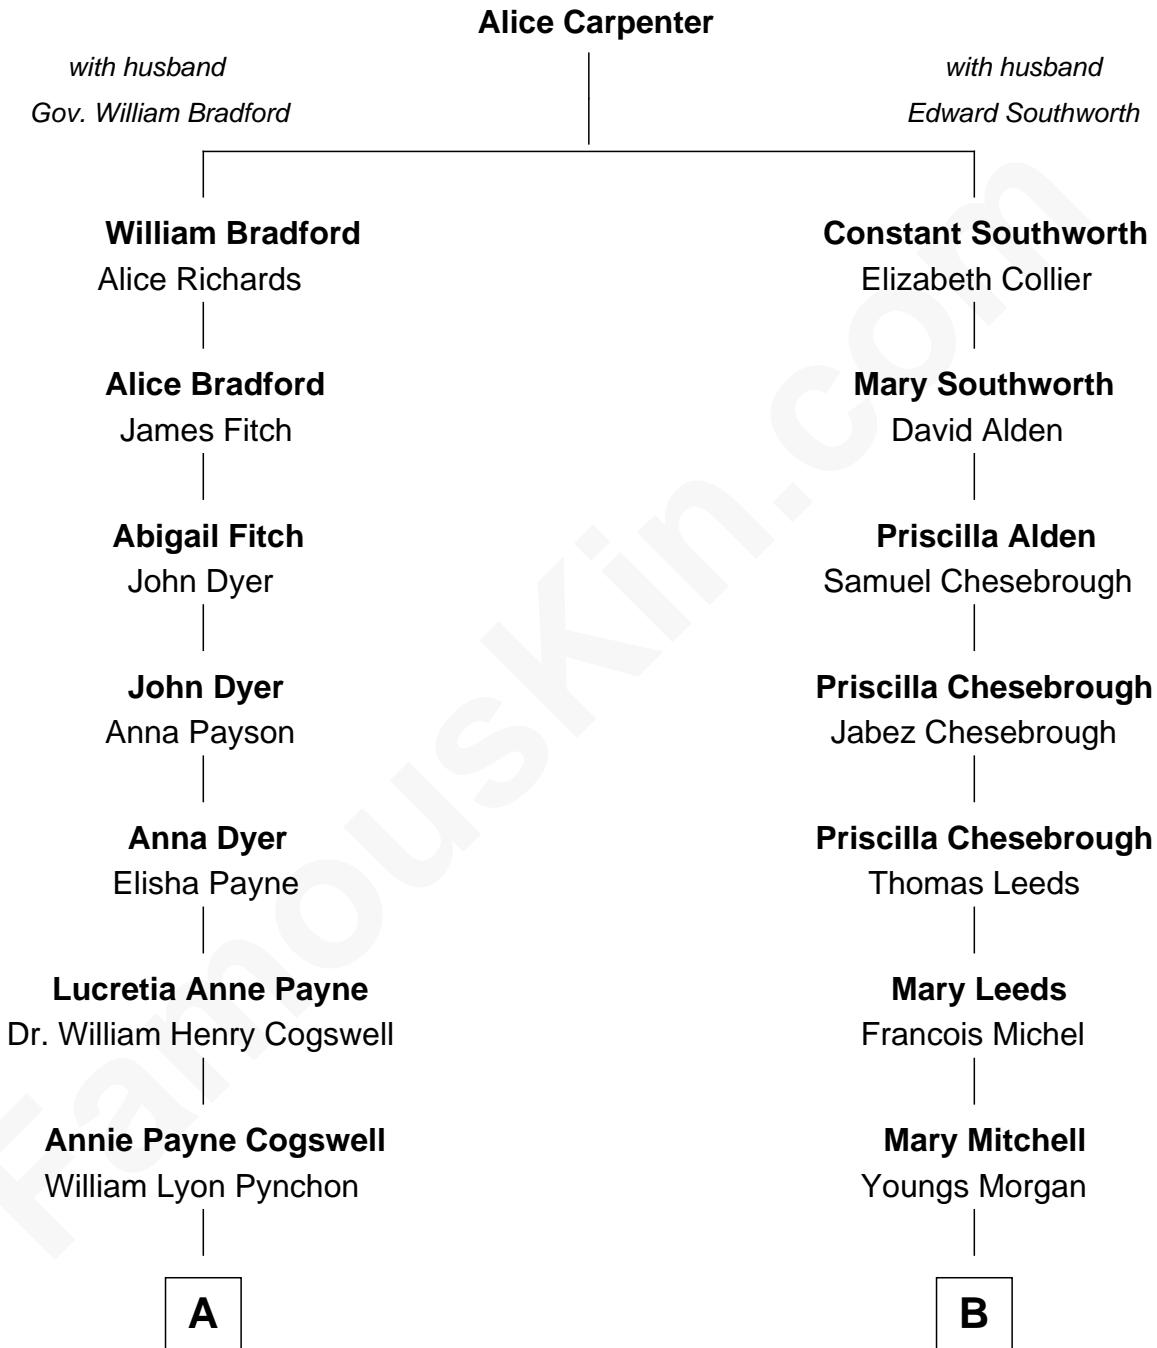

FamousKin.com
Relationship Chart of
Thomas Pynchon
American Novelist

8th cousin 1 time removed of
William Sprague
27th Governor of Rhode Island

FamousKin.com