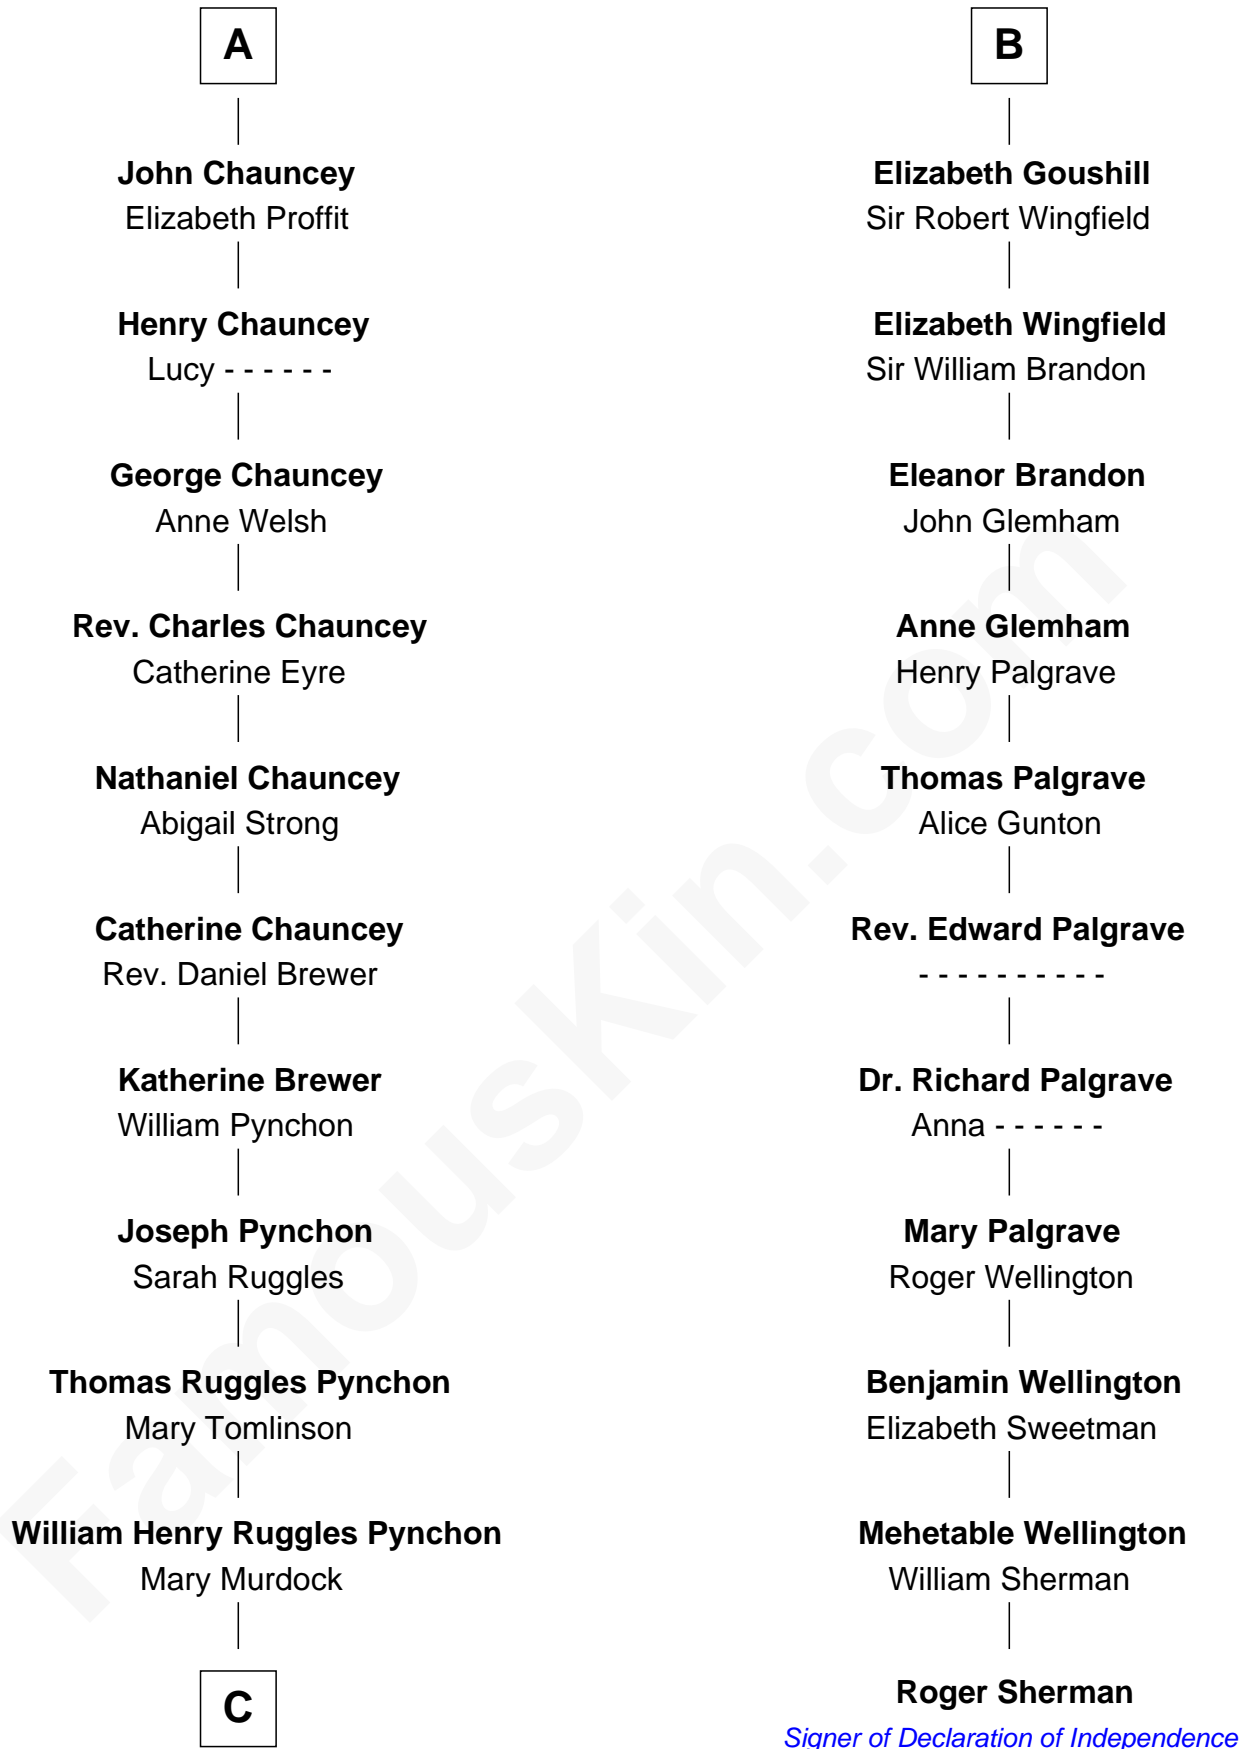

FamousKin.com
Relationship Chart of
Thomas Pynchon
American Novelist

17th cousin 3 times removed of

Roger Sherman
Signer of the Declaration of Independence

C

—
William Lyon Pynchon

Annie Payne Cogswell

—
William Henry Chichele Pynchon

Carrie Susan Moyses

—
Thomas Ruggles Pynchon

Catherine Frances Bennett

—
Thomas Pynchon

Novelist

FamousKin.com