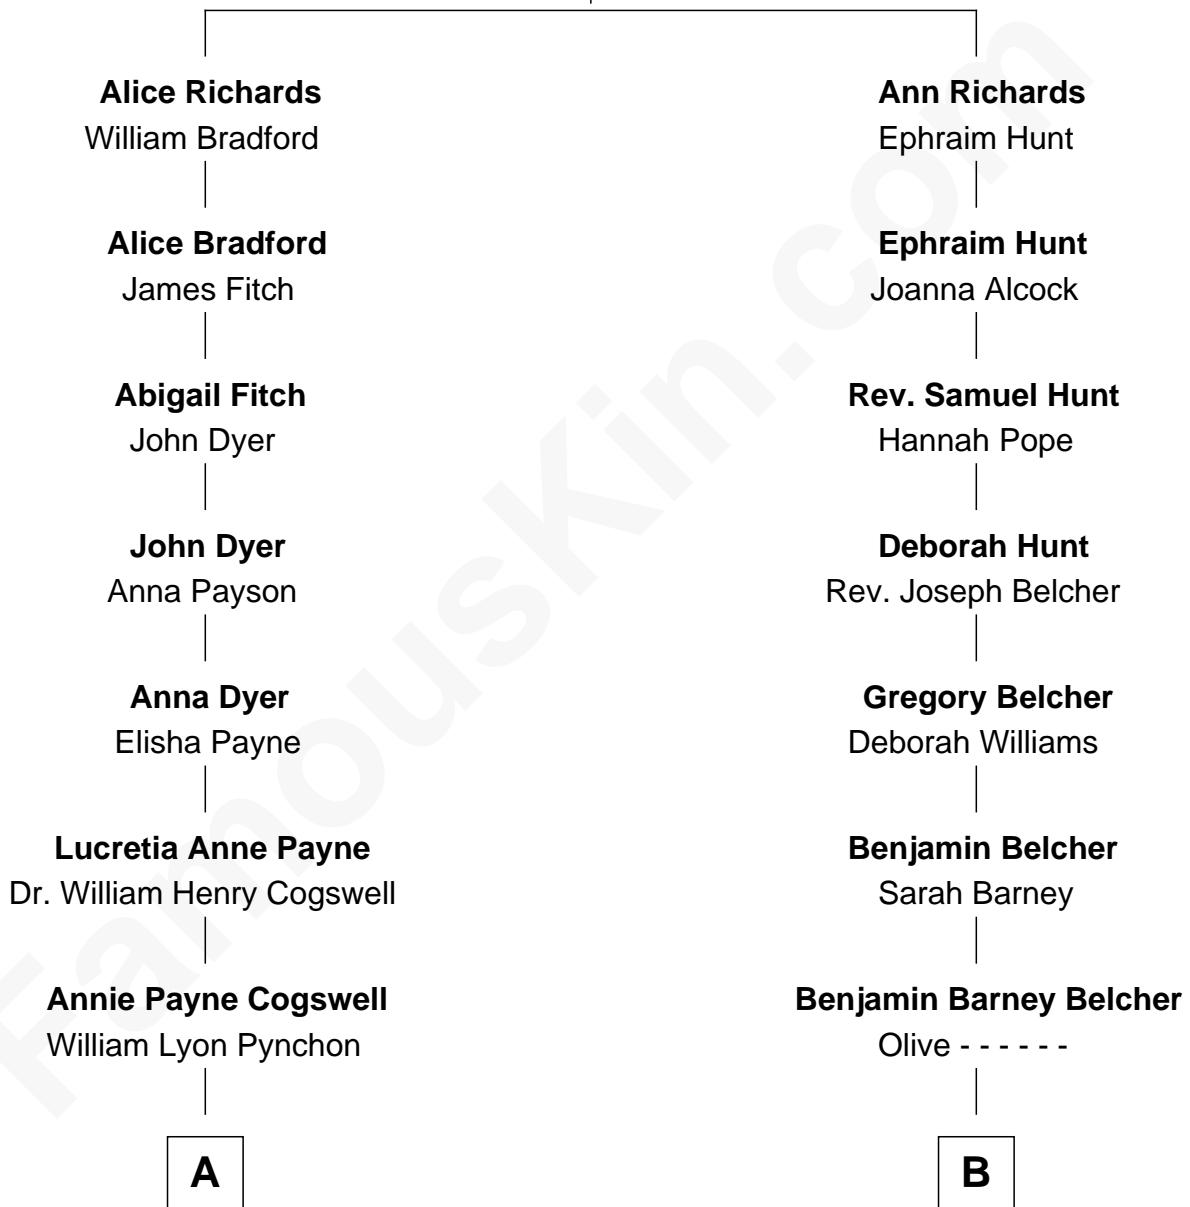

## Relationship Chart of

### Thomas Pynchon

American Novelist

9th cousin of

### General Douglas MacArthur

U.S. Army - World War II

**Thomas Richards**  
Welthian - - - - -

**A**

**William Henry Chichele Pynchon**

Carrie Susan Moyses

**Thomas Ruggles Pynchon**

Catherine Frances Bennett