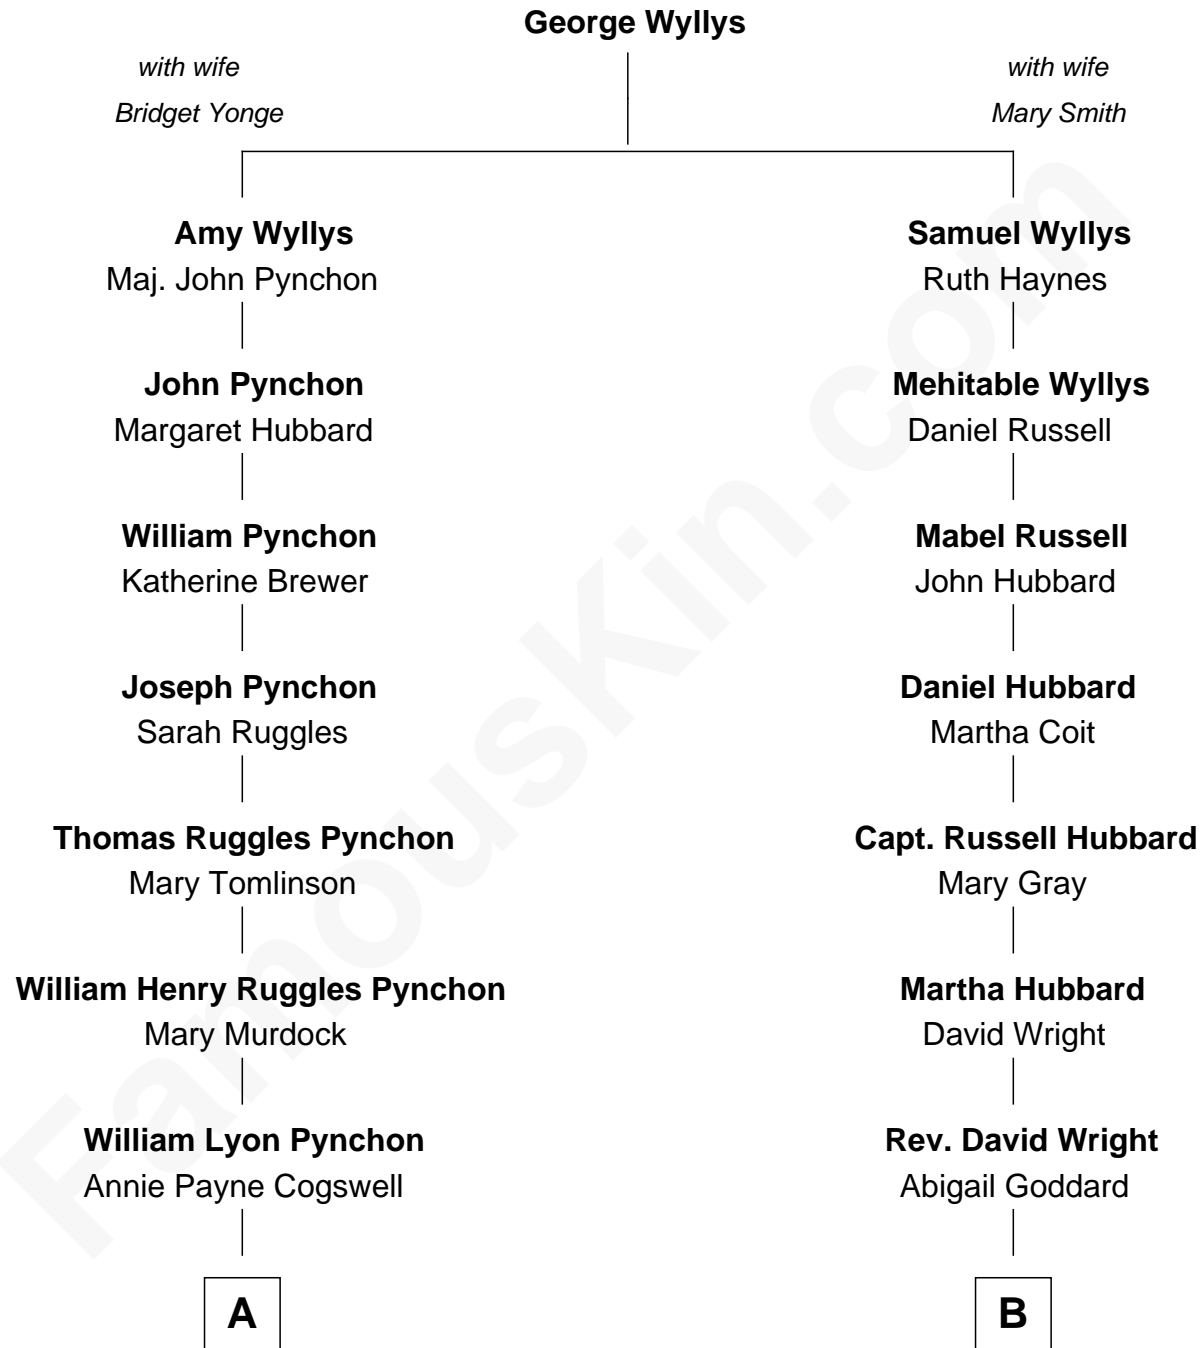

**FamousKin.com**  
**Relationship Chart of**  
**Thomas Pynchon**  
*American Novelist*

8th cousin 1 time removed of  
**Frank Lloyd Wright**  
*American Architect*

**A**

**William Henry Chichele Pynchon**

Carrie Susan Moyses

**Thomas Ruggles Pynchon**

Catherine Frances Bennett

**Thomas Pynchon**

*Novelist*

**B**

**William Carey Wright**

Anna Lloyd Jones

**Frank Lloyd Wright**

*American Architect*

FamousKin.com