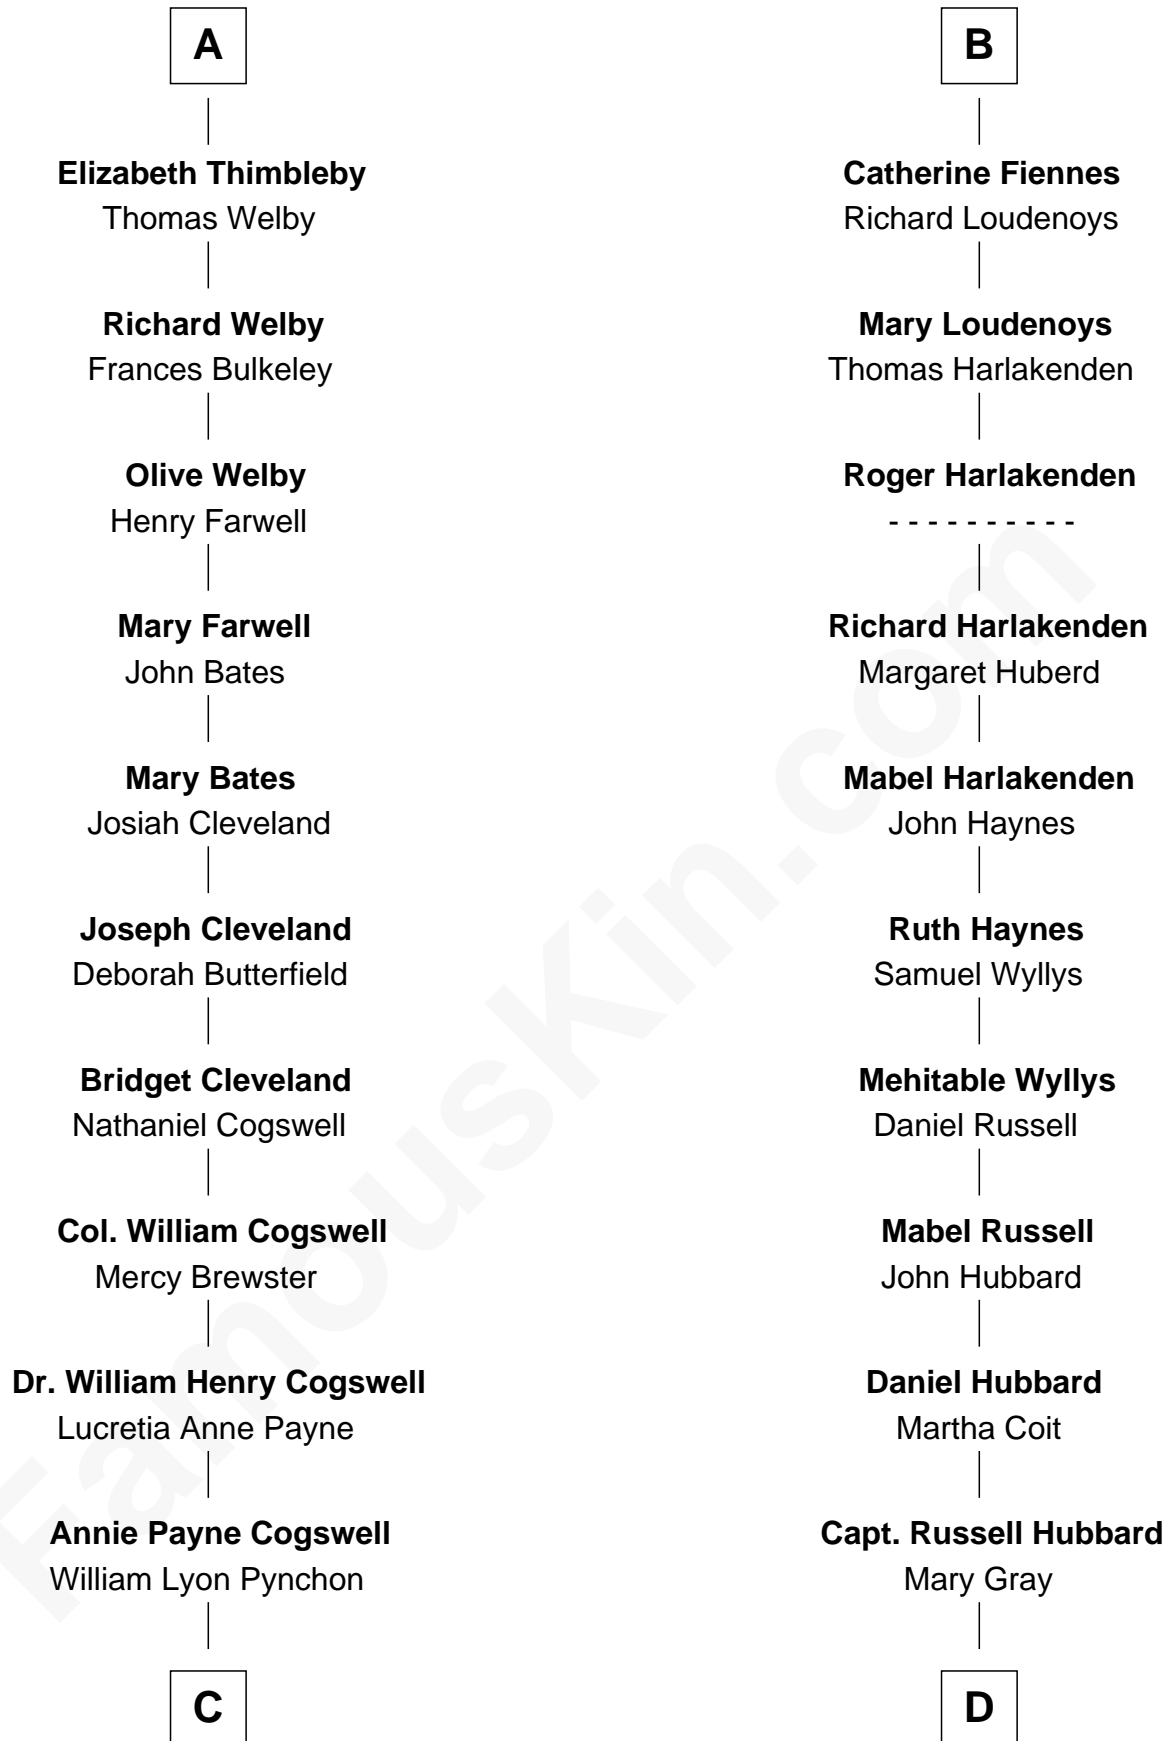

FamousKin.com Relationship Chart of

Thomas Pynchon
American Novelist

19th cousin 1 time removed of

Frank Lloyd Wright
American Architect

C

William Henry Chichele Pynchon

Carrie Susan Moyses

Thomas Ruggles Pynchon

Catherine Frances Bennett

Thomas Pynchon

Novelist

D

Martha Hubbard

David Wright

Rev. David Wright

Abigail Goddard