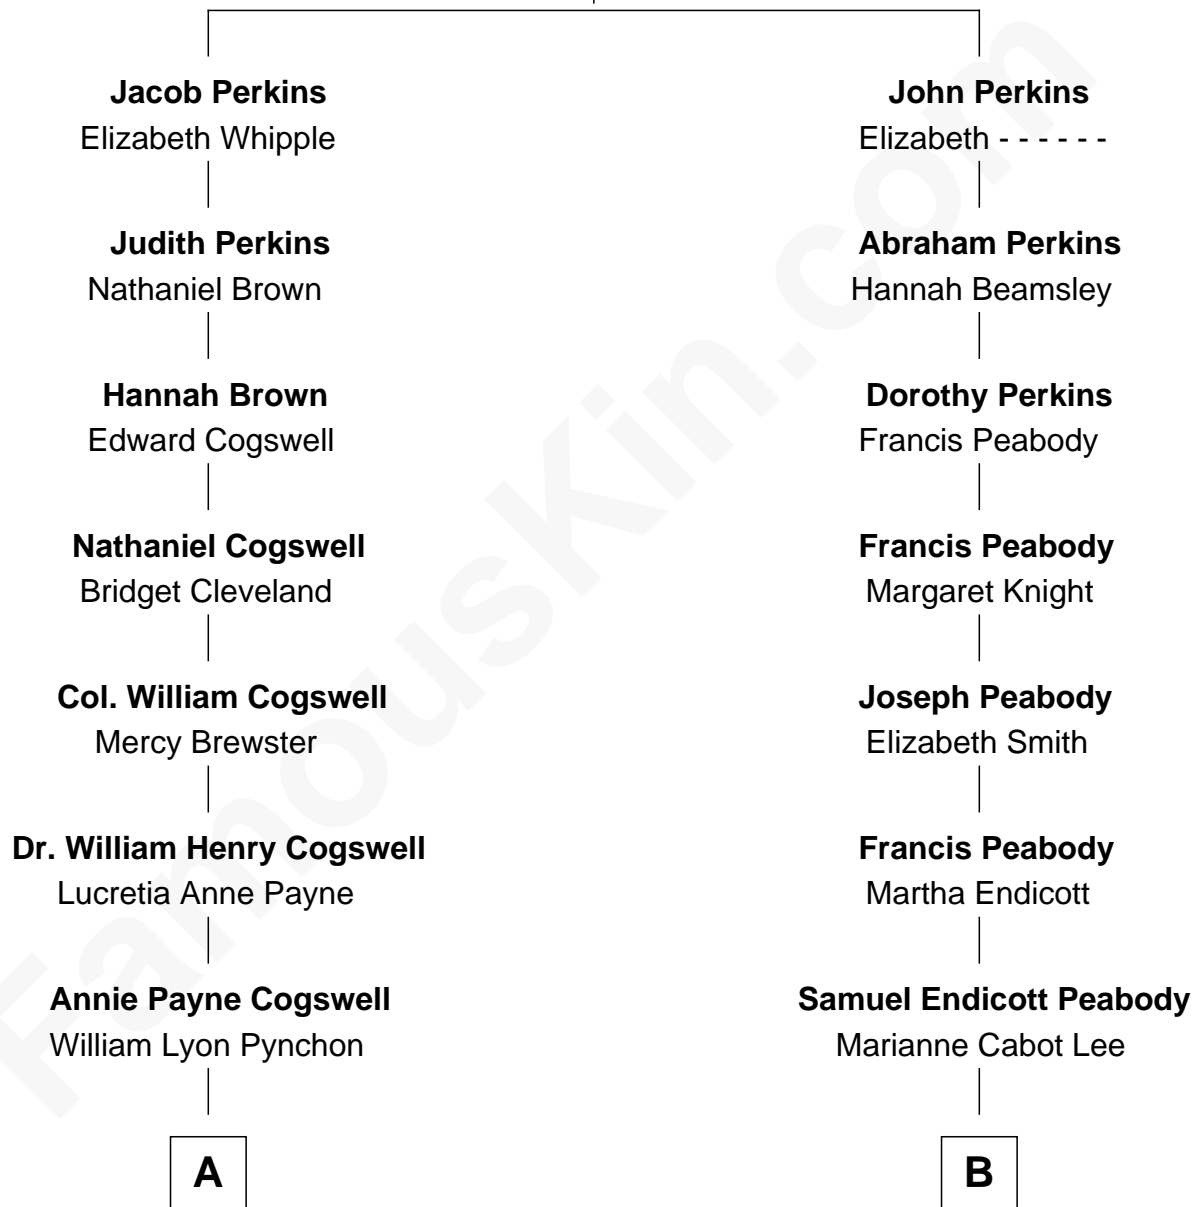

FamousKin.com Relationship Chart of

Thomas Pynchon
American Novelist

9th cousin 1 time removed of

Kyra Sedgwick
TV and Movie Actress

John Perkins
Judith Gater

A

William Henry Chichele Pynchon

Carrie Susan Moyses

Thomas Ruggles Pynchon

Catherine Frances Bennett

Thomas Pynchon

Novelist

B

Rev. Dr. Endicott Peabody

Fannie Peabody

Helen Peabody