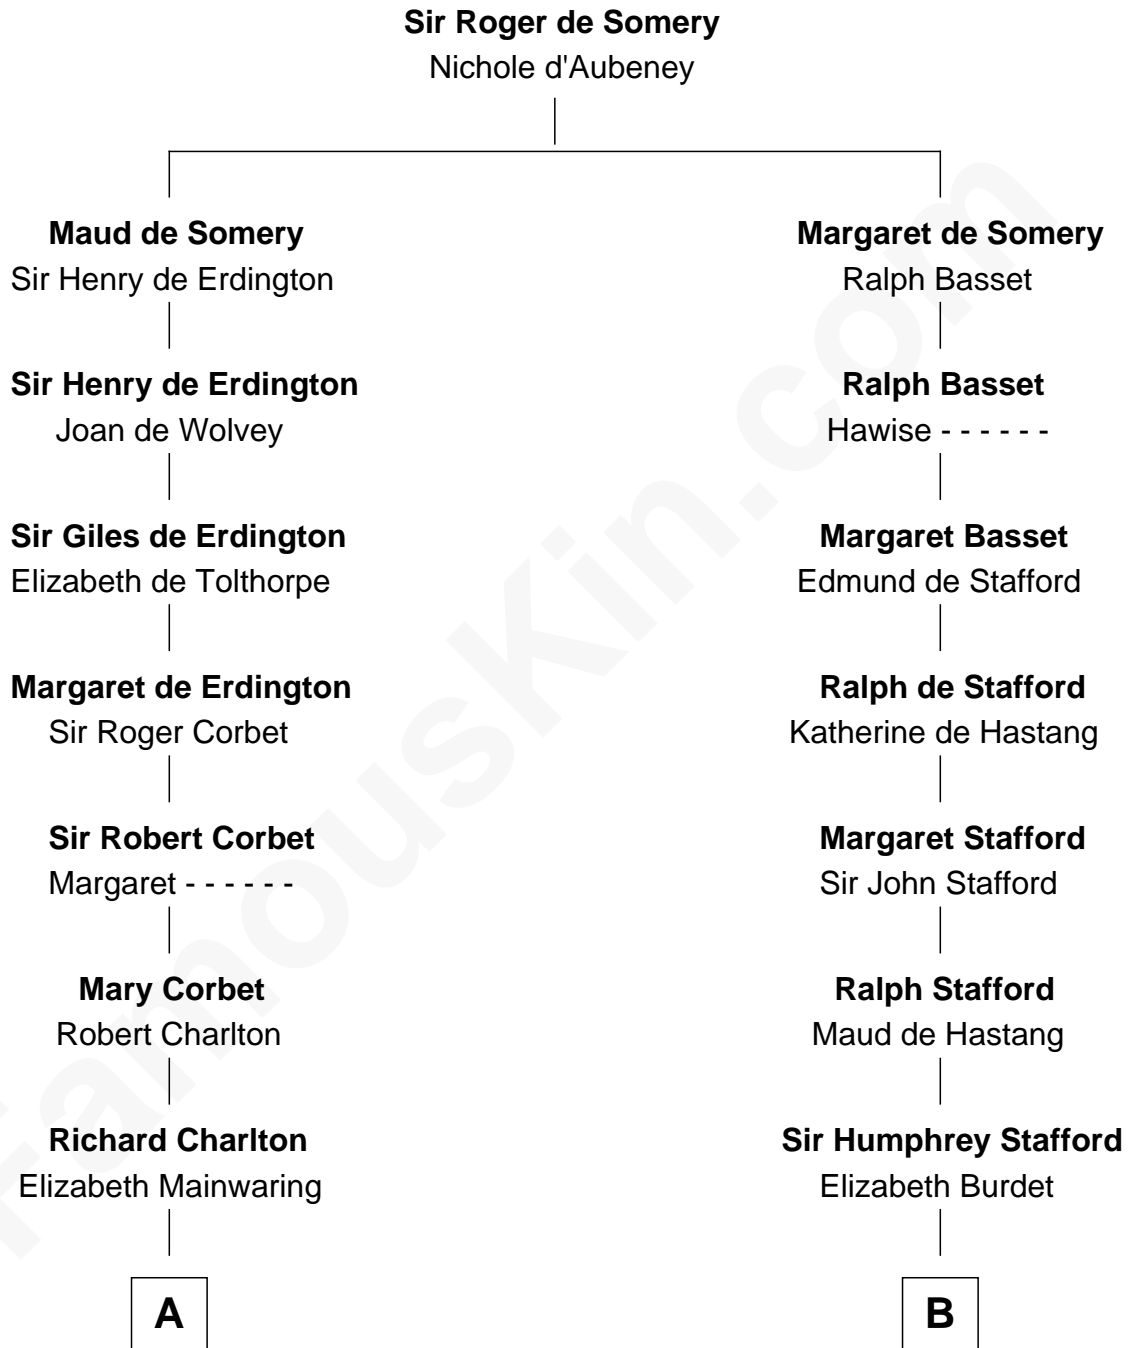

FamousKin.com
Relationship Chart of
Thomas Pynchon
American Novelist

17th cousin 3 times removed of

William Ellery
Signer of the Declaration of Independence

C

—
William Lyon Pynchon

Annie Payne Cogswell

—
William Henry Chichele Pynchon

Carrie Susan Moyses

—
Thomas Ruggles Pynchon

Catherine Frances Bennett

—
Thomas Pynchon

Novelist

FamousKin.com