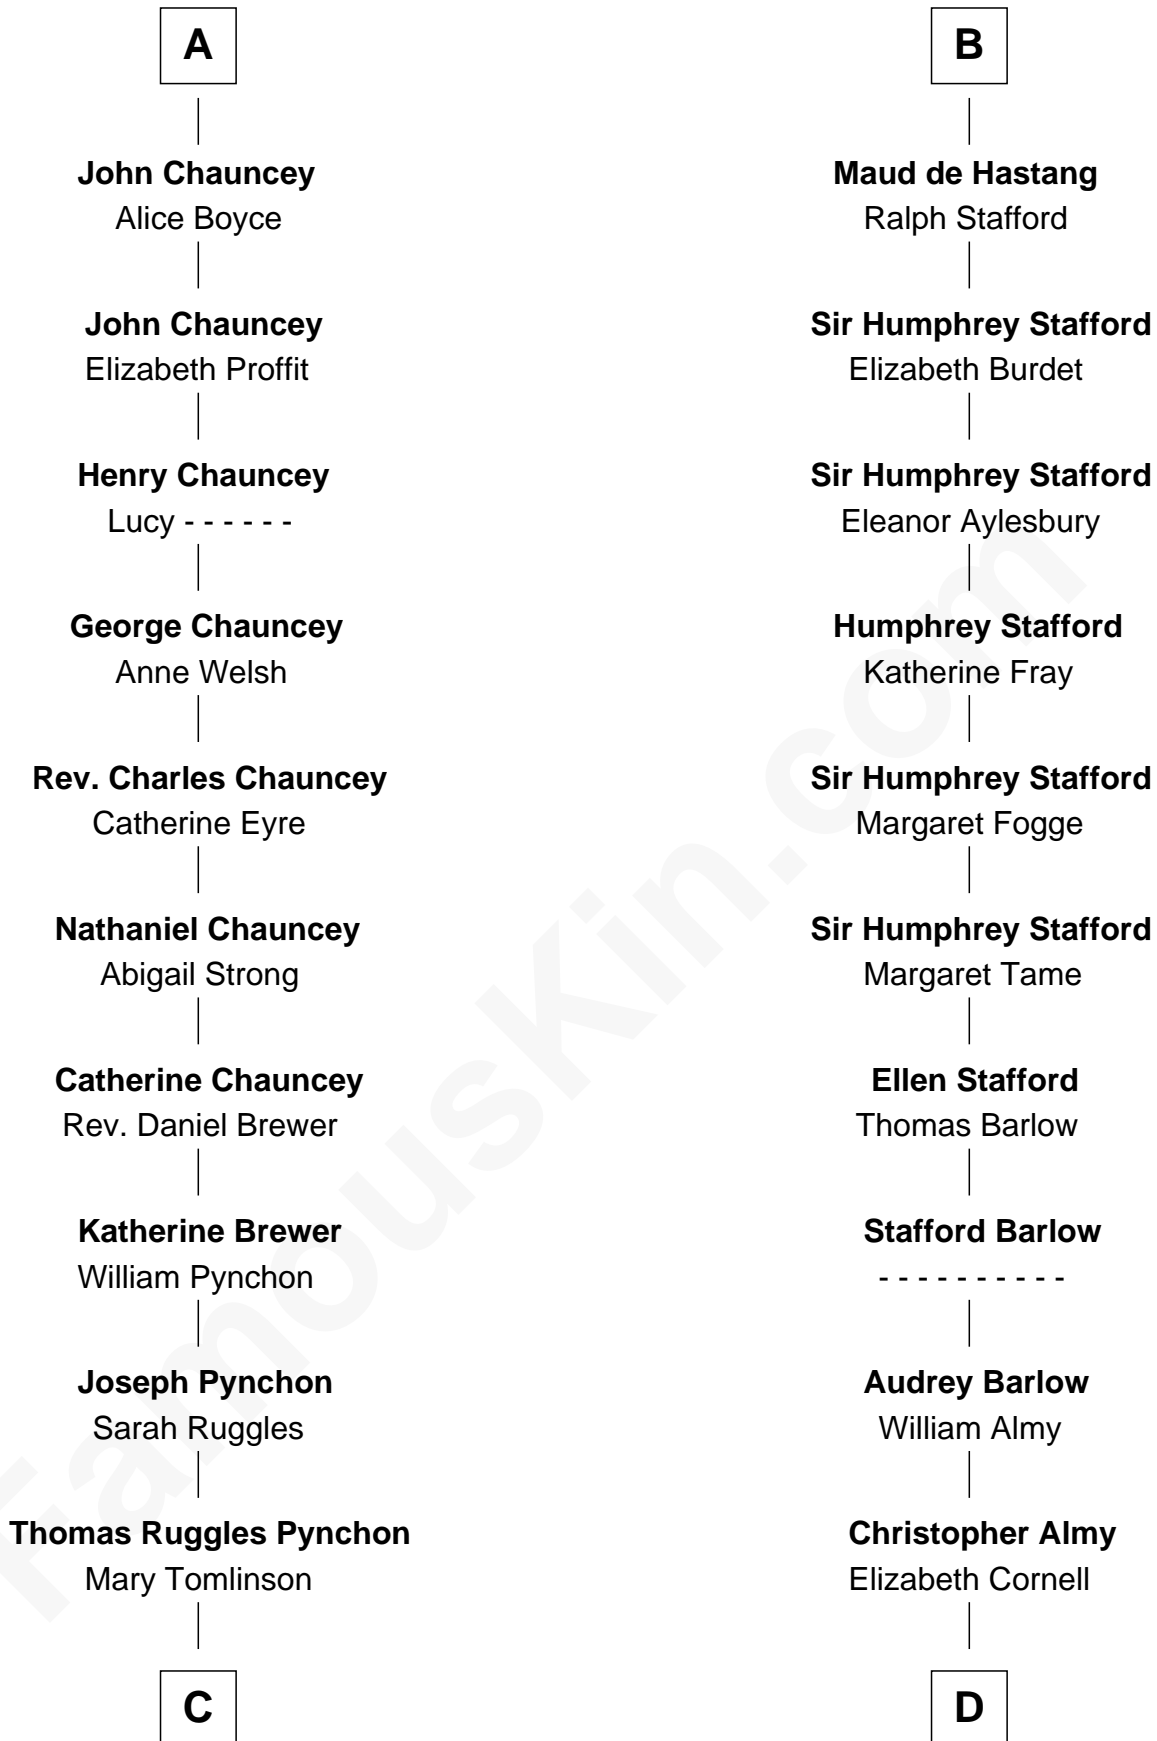

FamousKin.com
Relationship Chart of
Thomas Pynchon
American Novelist

19th cousin 2 times removed of

William Ellery
Signer of the Declaration of Independence

C

William Henry Ruggles Pynchon

Mary Murdock

William Lyon Pynchon

Annie Payne Cogswell

William Henry Chichele Pynchon

Carrie Susan Moyses

Thomas Ruggles Pynchon

Catherine Frances Bennett

Thomas Pynchon

Novelist

D

Col. Job Almy

Ann Lawton

Elizabeth Almy

William Ellery

William Ellery

Signer of Declaration of Independence