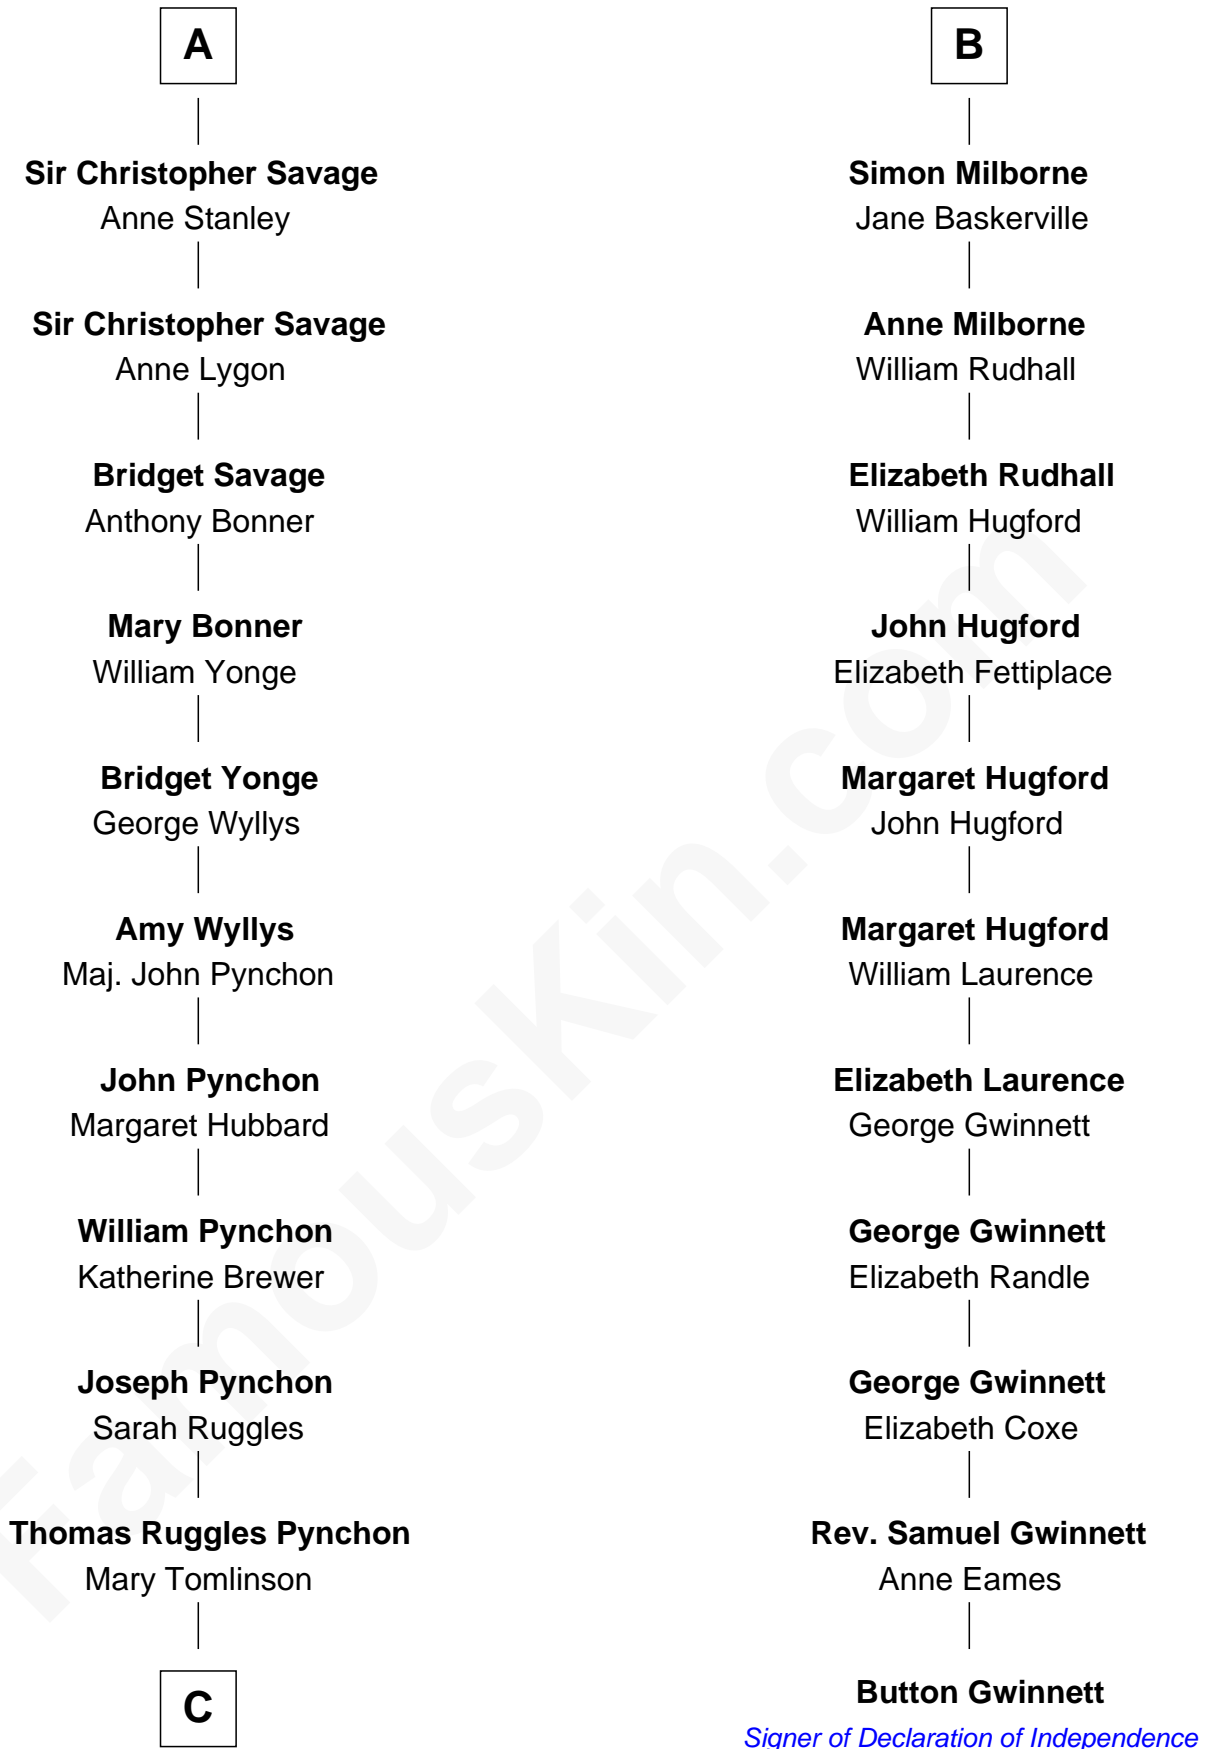

FamousKin.com
Relationship Chart of
Thomas Pynchon
American Novelist

17th cousin 4 times removed of

Button Gwinnett
Signer of the Declaration of Independence

C

William Henry Ruggles Pynchon

Mary Murdock

William Lyon Pynchon

Annie Payne Cogswell

William Henry Chichele Pynchon

Carrie Susan Moyses

Thomas Ruggles Pynchon

Catherine Frances Bennett

Thomas Pynchon

Novelist

FamousKin.com