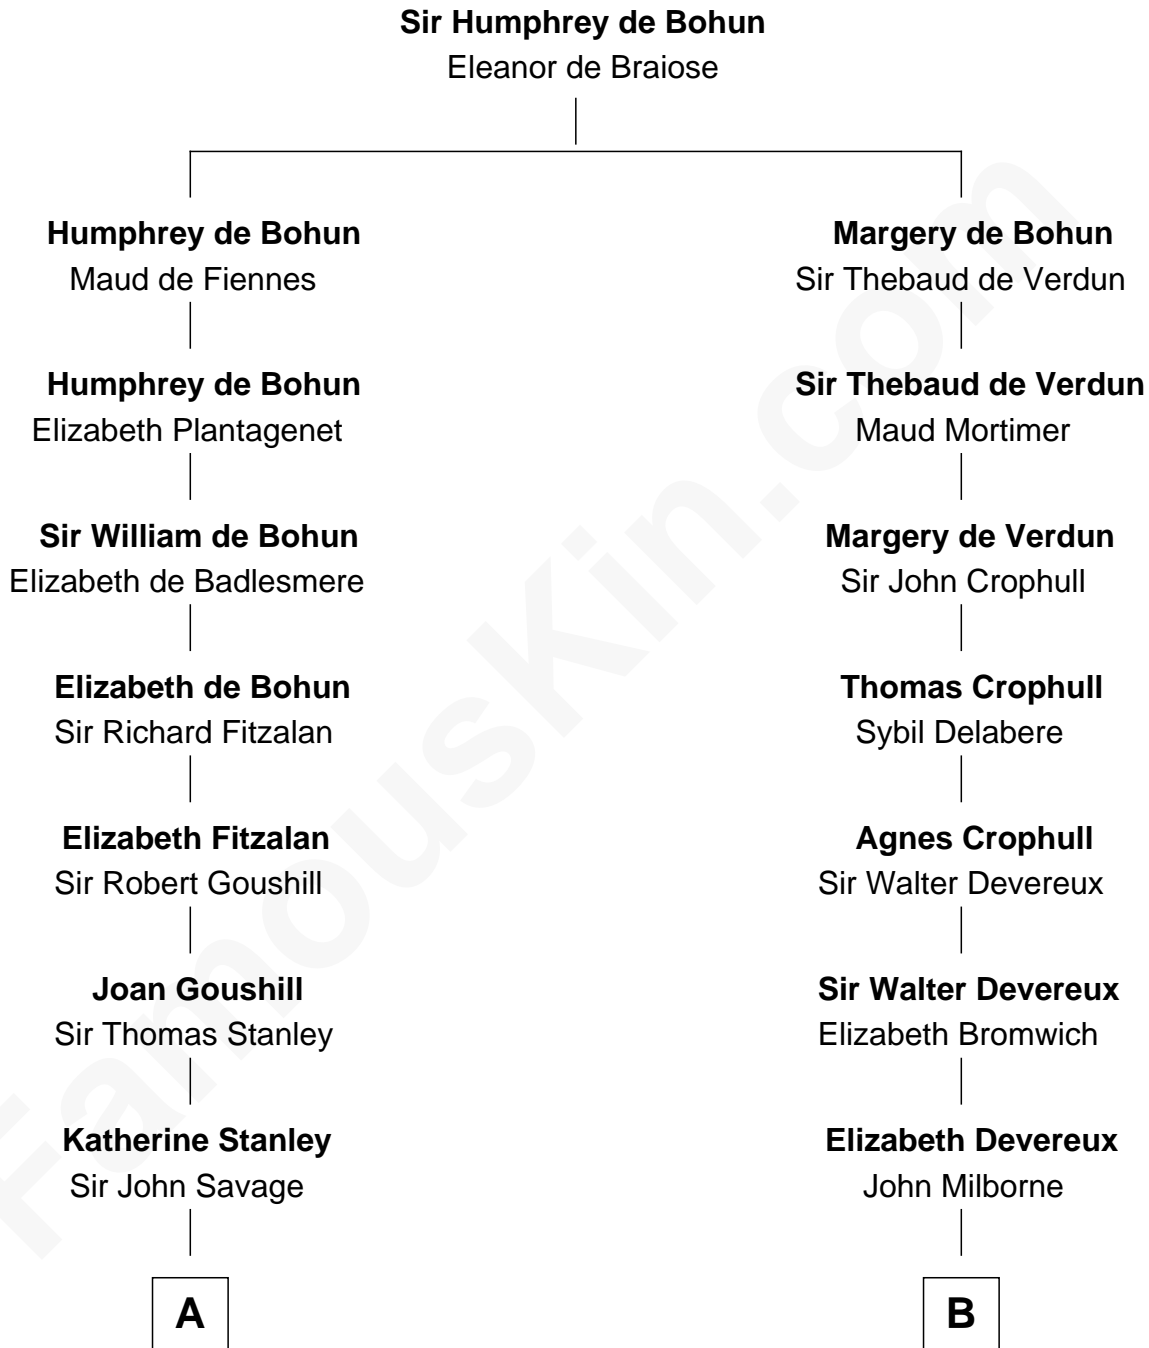

FamousKin.com
Relationship Chart of
Thomas Pynchon
American Novelist

17th cousin 4 times removed of

Button Gwinnett
Signer of the Declaration of Independence

C

William Henry Ruggles Pynchon

Mary Murdock

William Lyon Pynchon

Annie Payne Cogswell

William Henry Chichele Pynchon

Carrie Susan Moyses

Thomas Ruggles Pynchon

Catherine Frances Bennett

Thomas Pynchon

Novelist

FamousKin.com