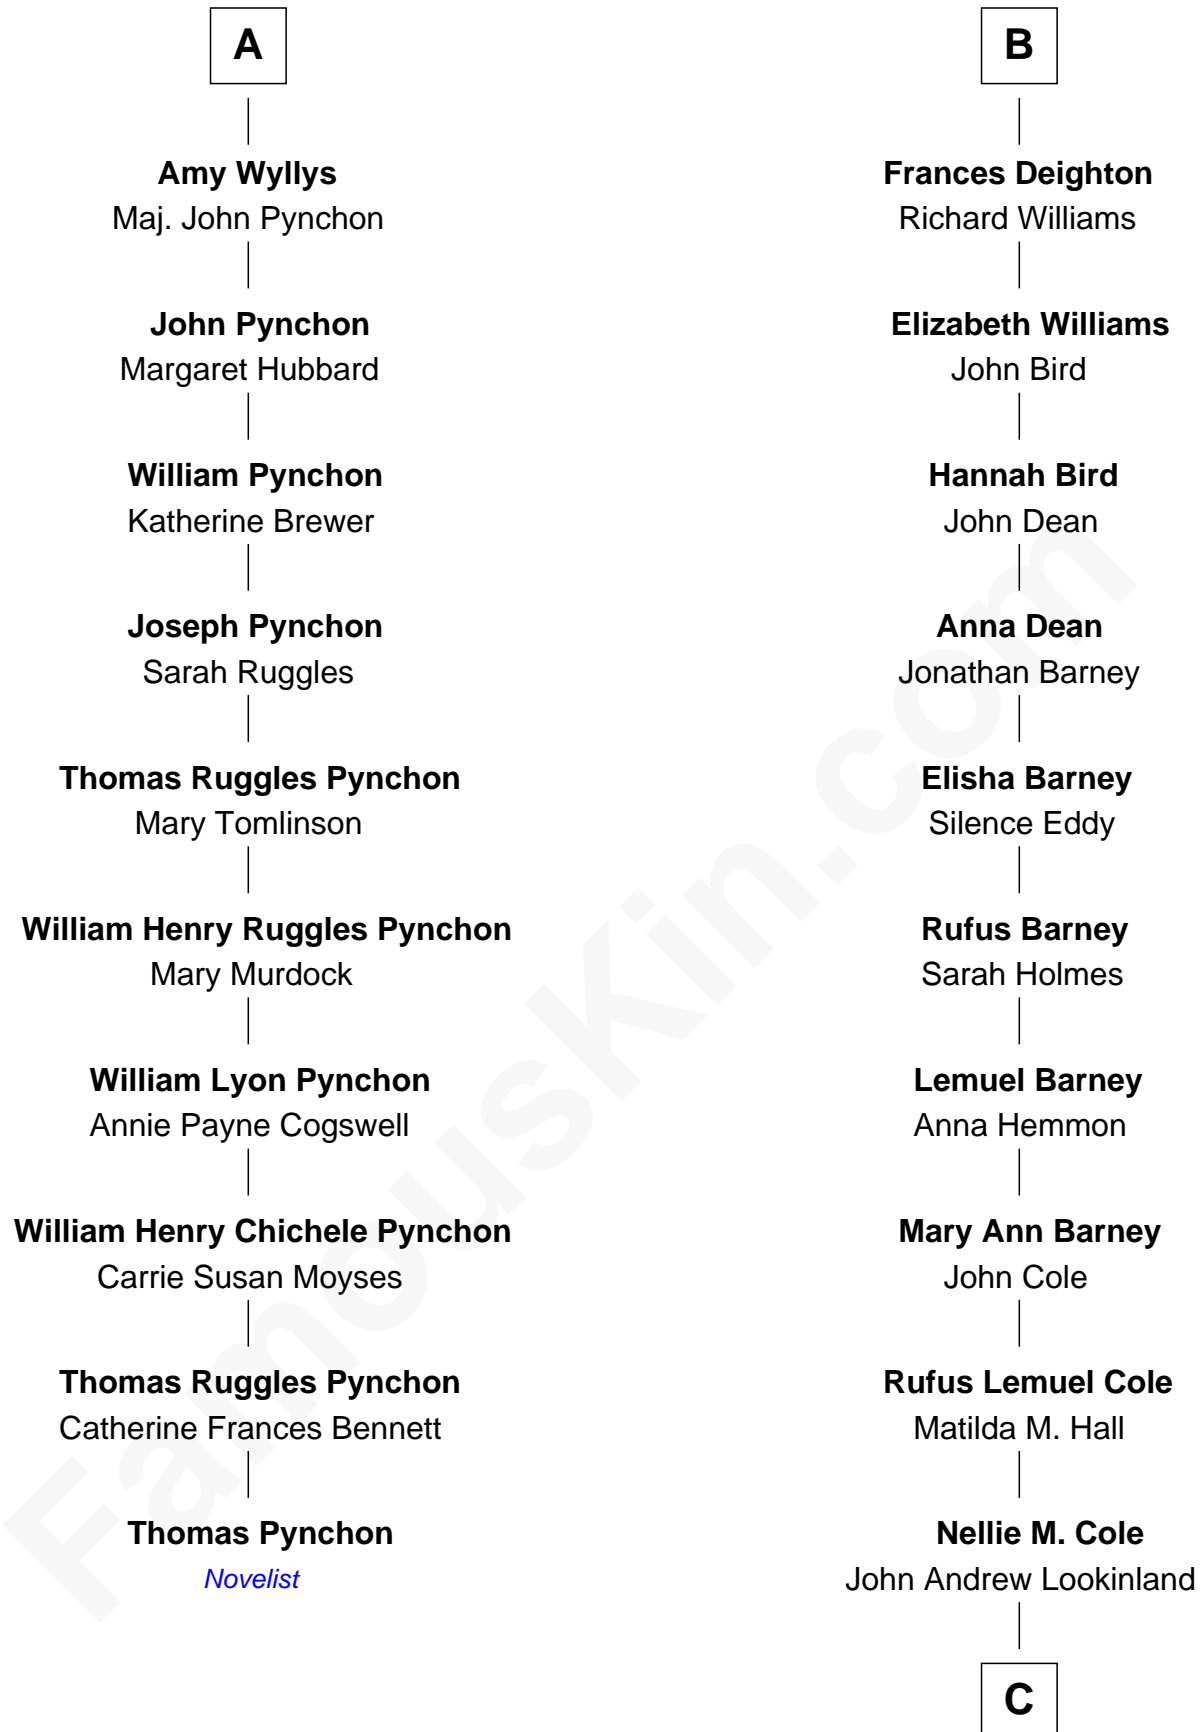

FamousKin.com
Relationship Chart of
Thomas Pynchon
American Novelist

16th cousin 3 times removed of

Michael Lookinland
TV Actor

C

—
Orrin Paul Lookinland

Madeline Tait

—
Paul Russell Lookinland

Karen Ruth McKinney

—
Michael Lookinland

TV Actor

FamousKin.com