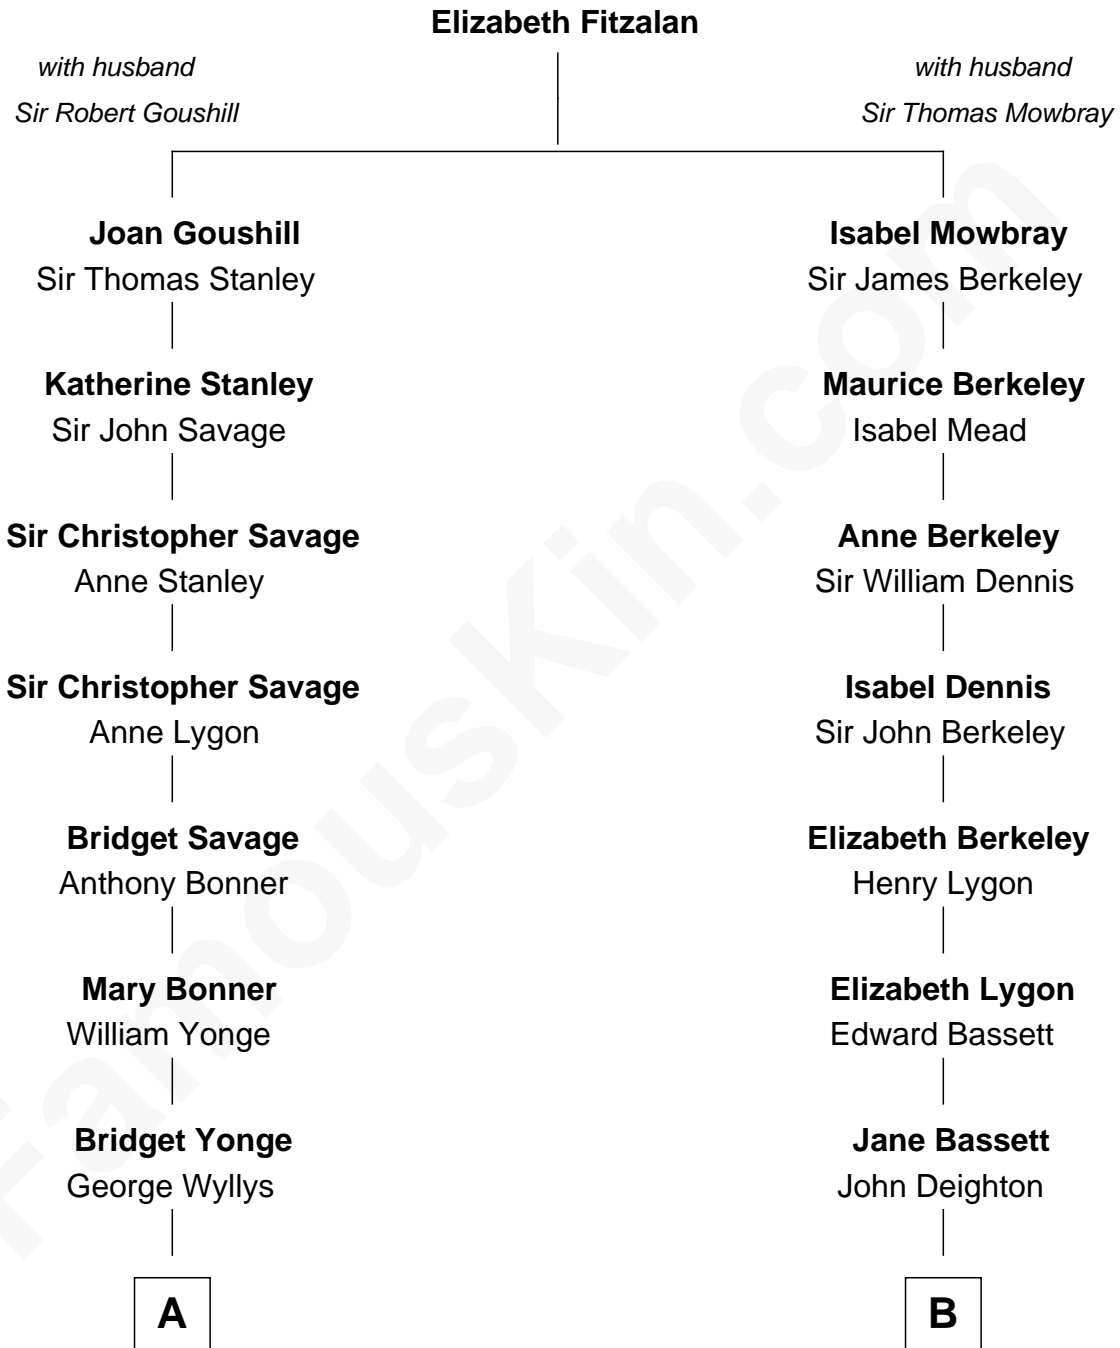

FamousKin.com
Relationship Chart of
Thomas Pynchon
American Novelist

16th cousin 3 times removed of

Michael Lookinland
TV Actor

C

—
Orrin Paul Lookinland

Madeline Tait

—
Paul Russell Lookinland

Karen Ruth McKinney

—
Michael Lookinland

TV Actor

FamousKin.com