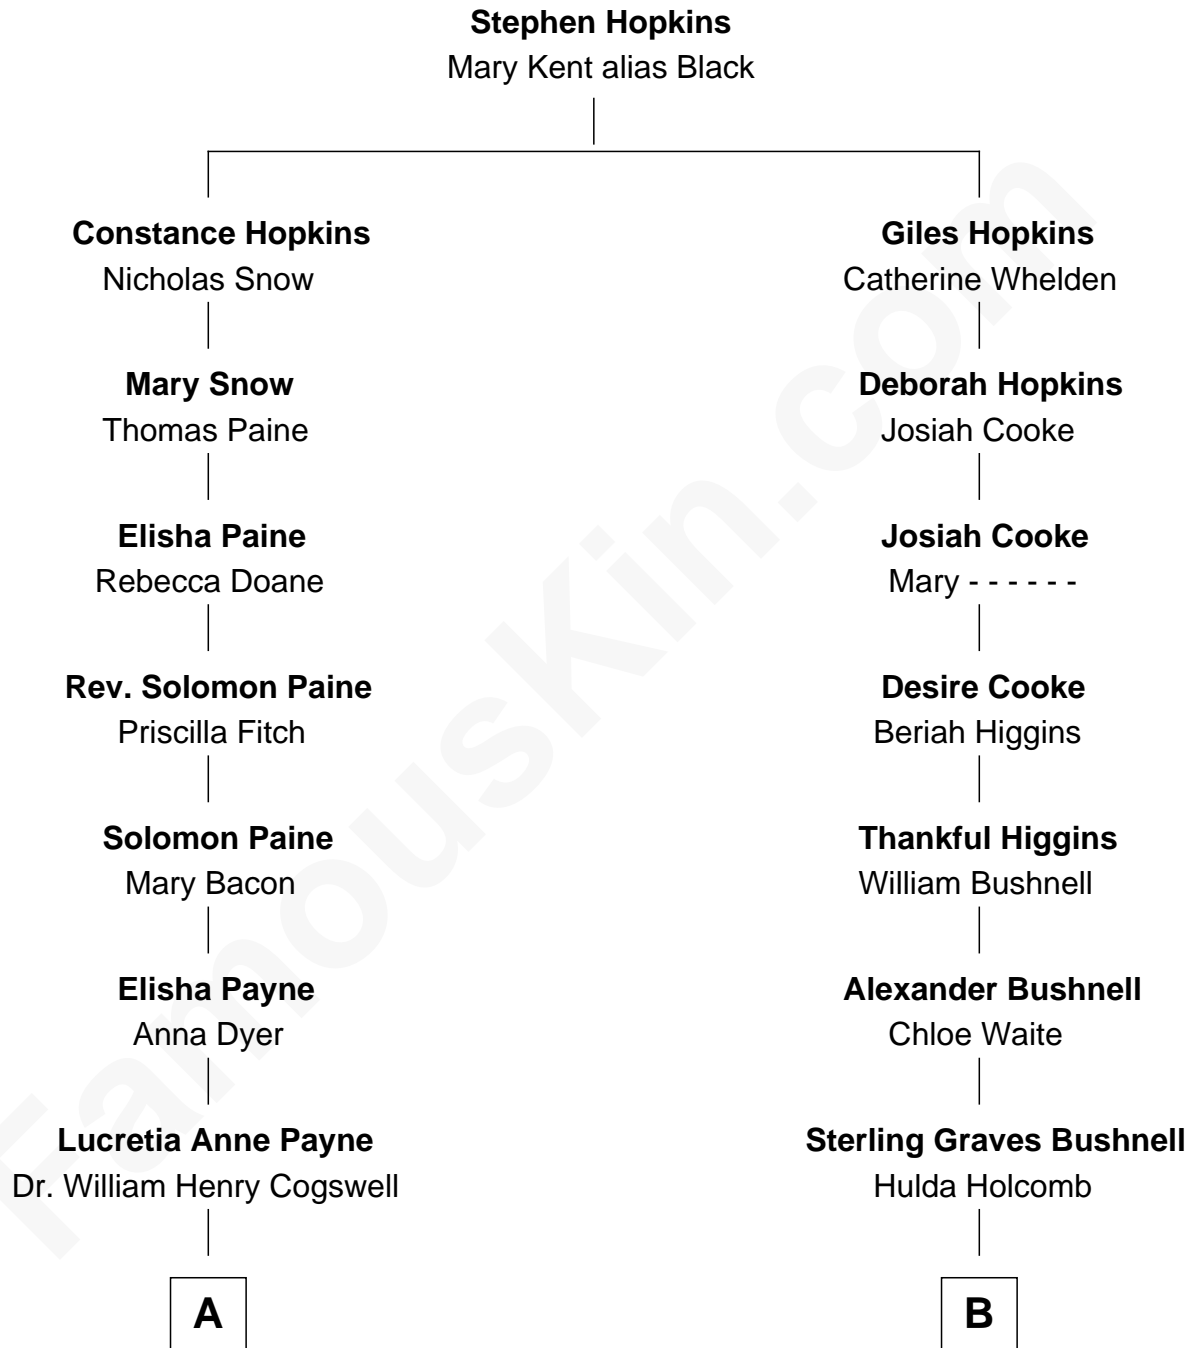

## Relationship Chart of

### Thomas Pynchon

American Novelist

10th cousin 1 time removed of

**Diane Brewster**  
TV and Movie Actress

**A**

**Annie Payne Cogswell**

William Lyon Pynchon

**William Henry Chichele Pynchon**