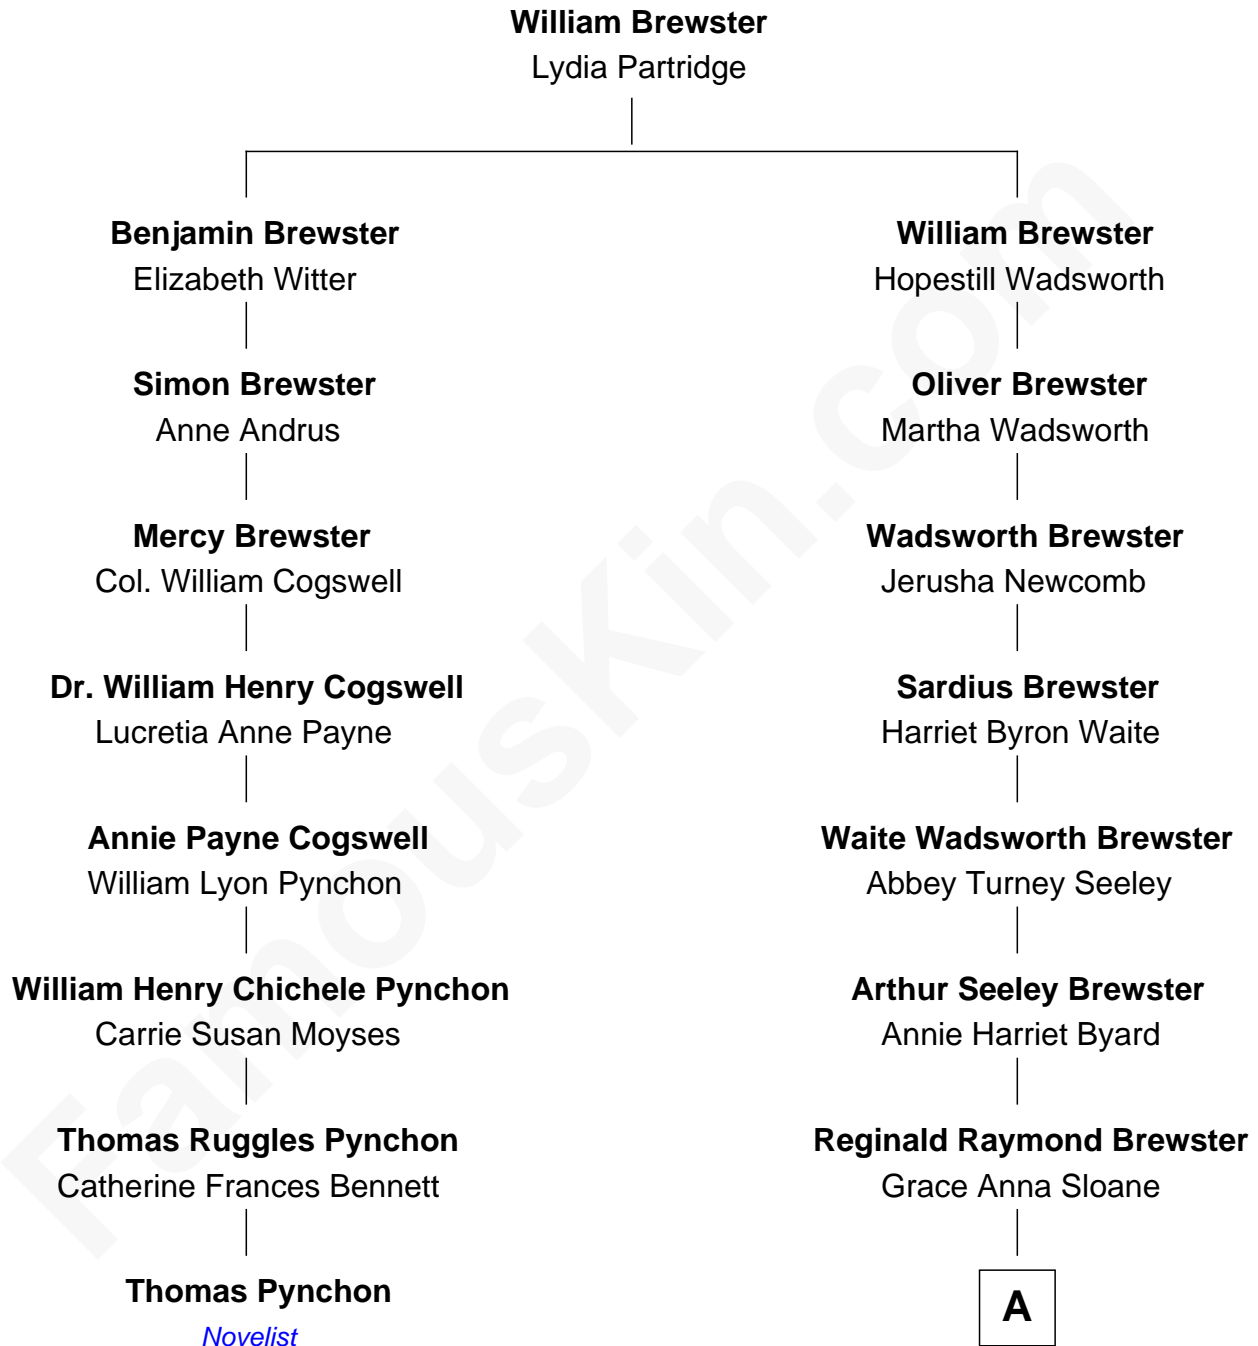

**FamousKin.com**  
**Relationship Chart of**  
**Thomas Pynchon**  
*American Novelist*

7th cousin 1 time removed of

**Diane Brewster**  
*TV and Movie Actress*

**A**

Phillip Sloane Brewster

Geraldine Craddock

**Diane Brewster**

*TV and Movie Actress*

FamousKin.com