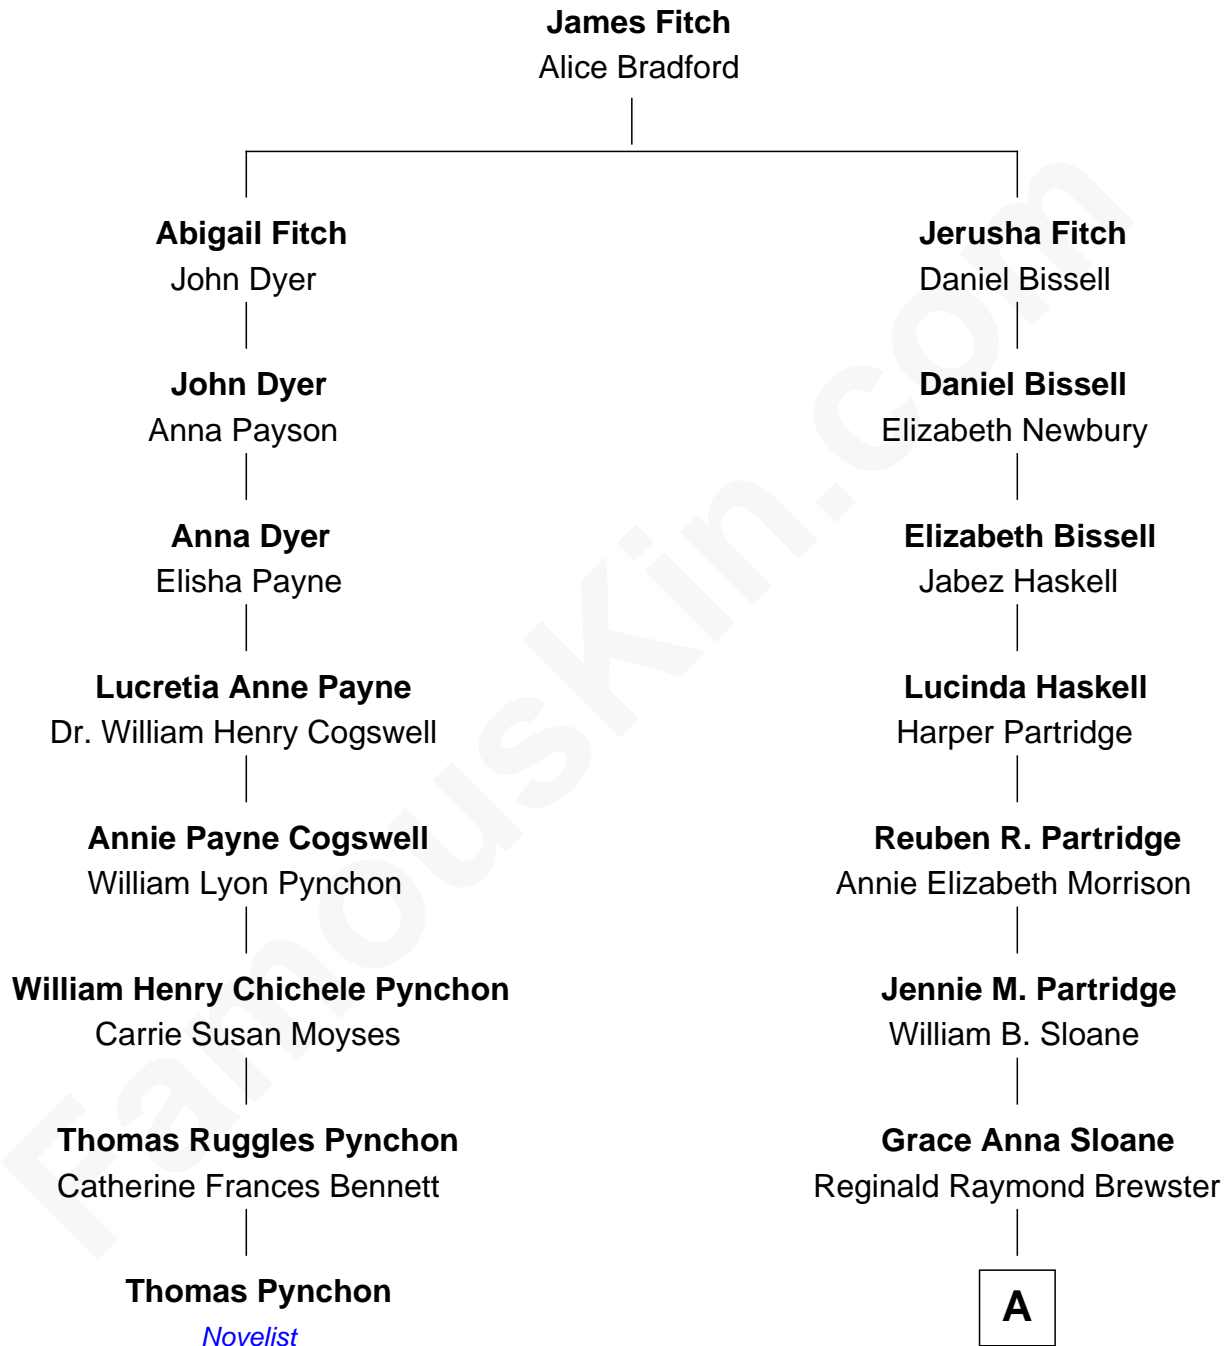

FamousKin.com
Relationship Chart of
Thomas Pynchon
American Novelist

7th cousin 1 time removed of

Diane Brewster
TV and Movie Actress

A

Phillip Sloane Brewster

Geraldine Craddock

Diane Brewster

TV and Movie Actress

FamousKin.com