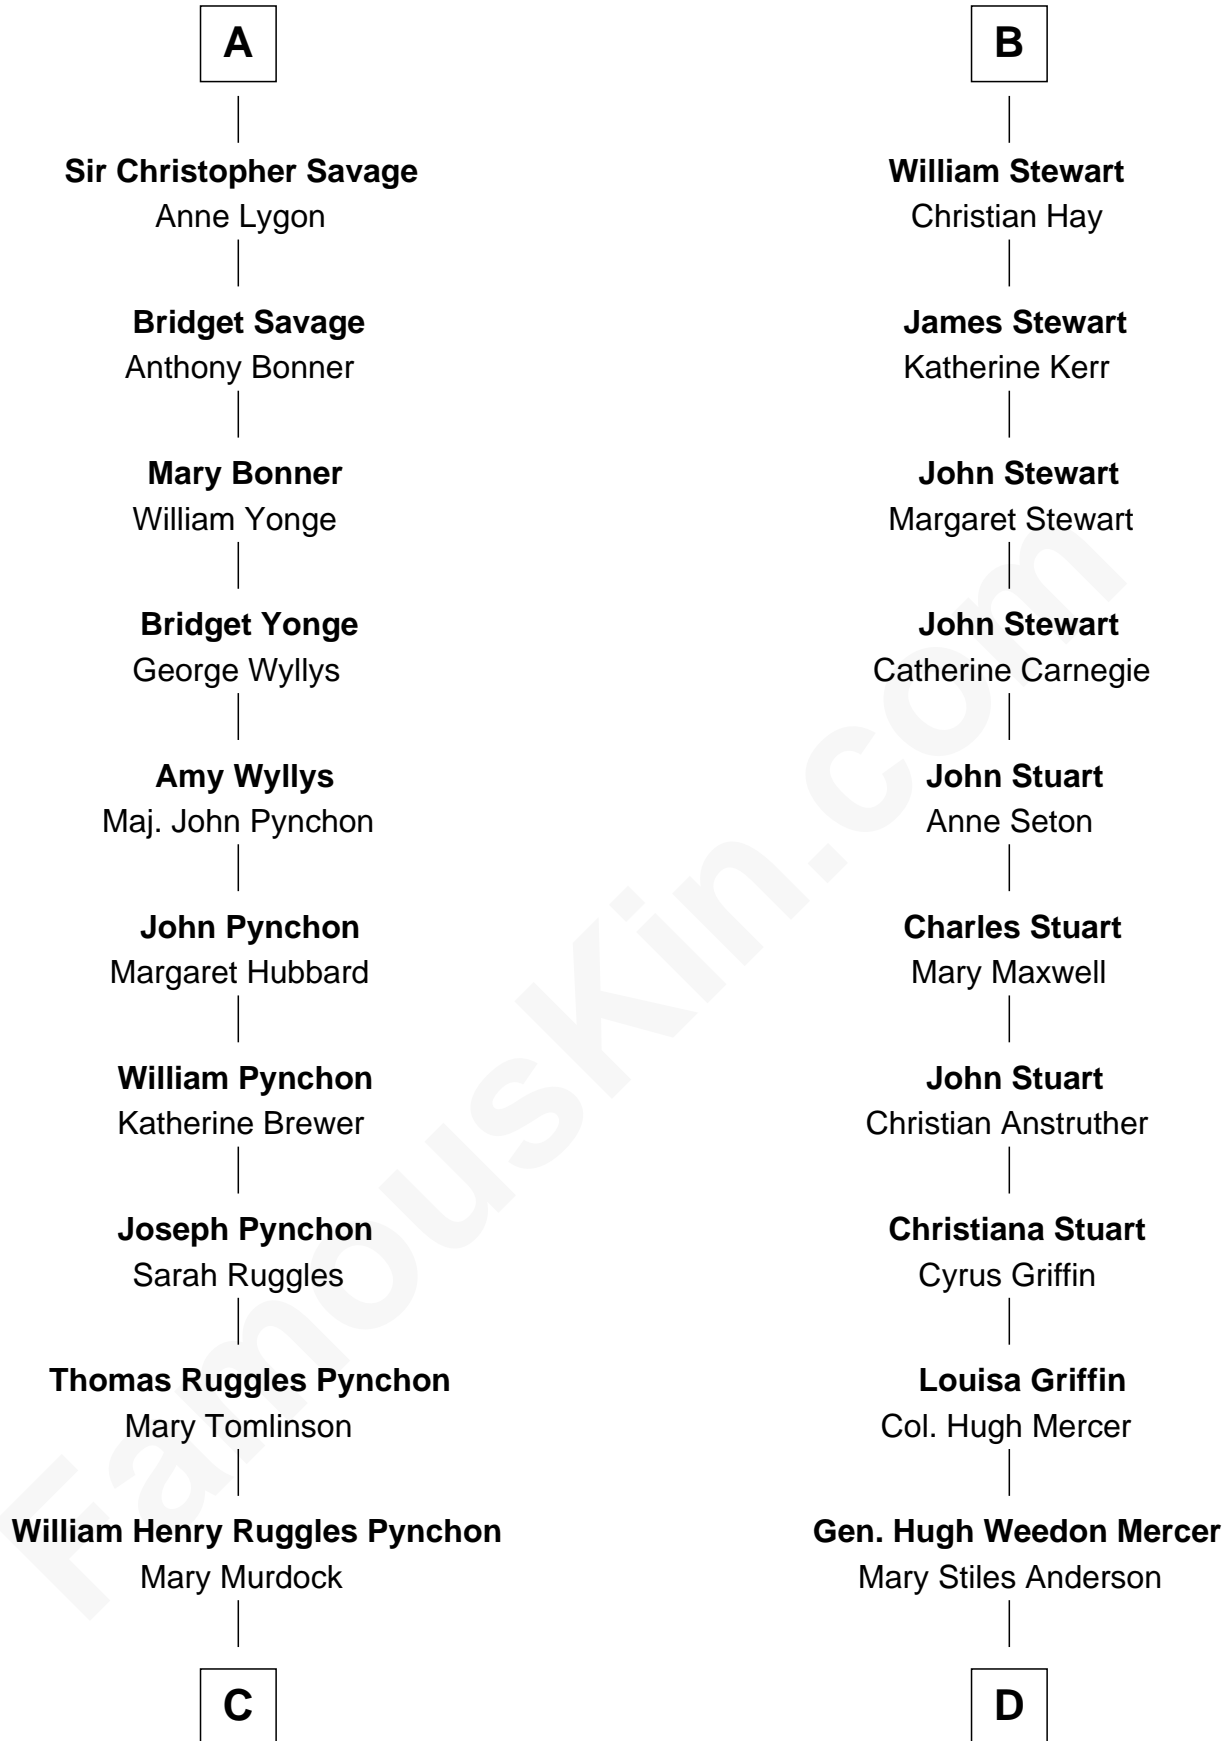

FamousKin.com

Relationship Chart of

Thomas Pynchon

American Novelist

19th cousin 1 time removed of

Johnny Mercer

Songwriter and Co-Founder of Capitol Records

C

William Lyon Pynchon
Annie Payne Cogswell

William Henry Chichele Pynchon
Carrie Susan Moyses

Thomas Ruggles Pynchon
Catherine Frances Bennett

Thomas Pynchon
Novelist

D

George Anderson Mercer
Nanny Maury Herndon