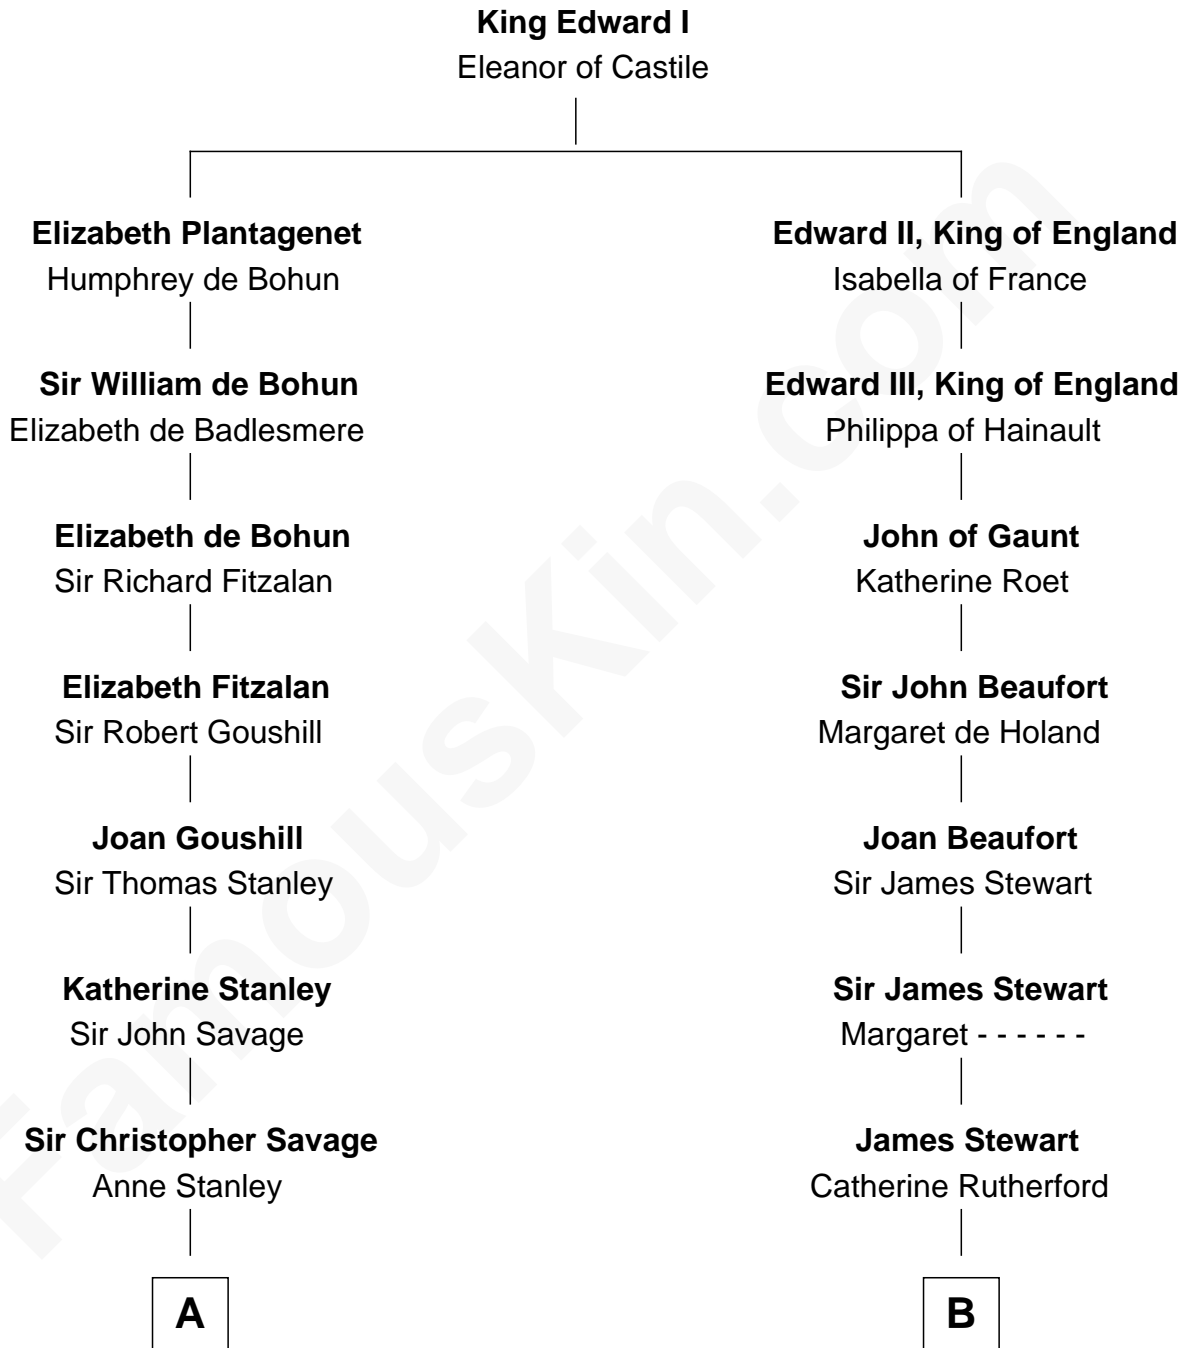

FamousKin.com

Relationship Chart of

Thomas Pynchon

American Novelist

19th cousin 1 time removed of

Johnny Mercer

Songwriter and Co-Founder of Capitol Records

C

William Lyon Pynchon
Annie Payne Cogswell

William Henry Chichele Pynchon
Carrie Susan Moyses

Thomas Ruggles Pynchon
Catherine Frances Bennett

Thomas Pynchon
Novelist

D

George Anderson Mercer
Nanny Maury Herndon