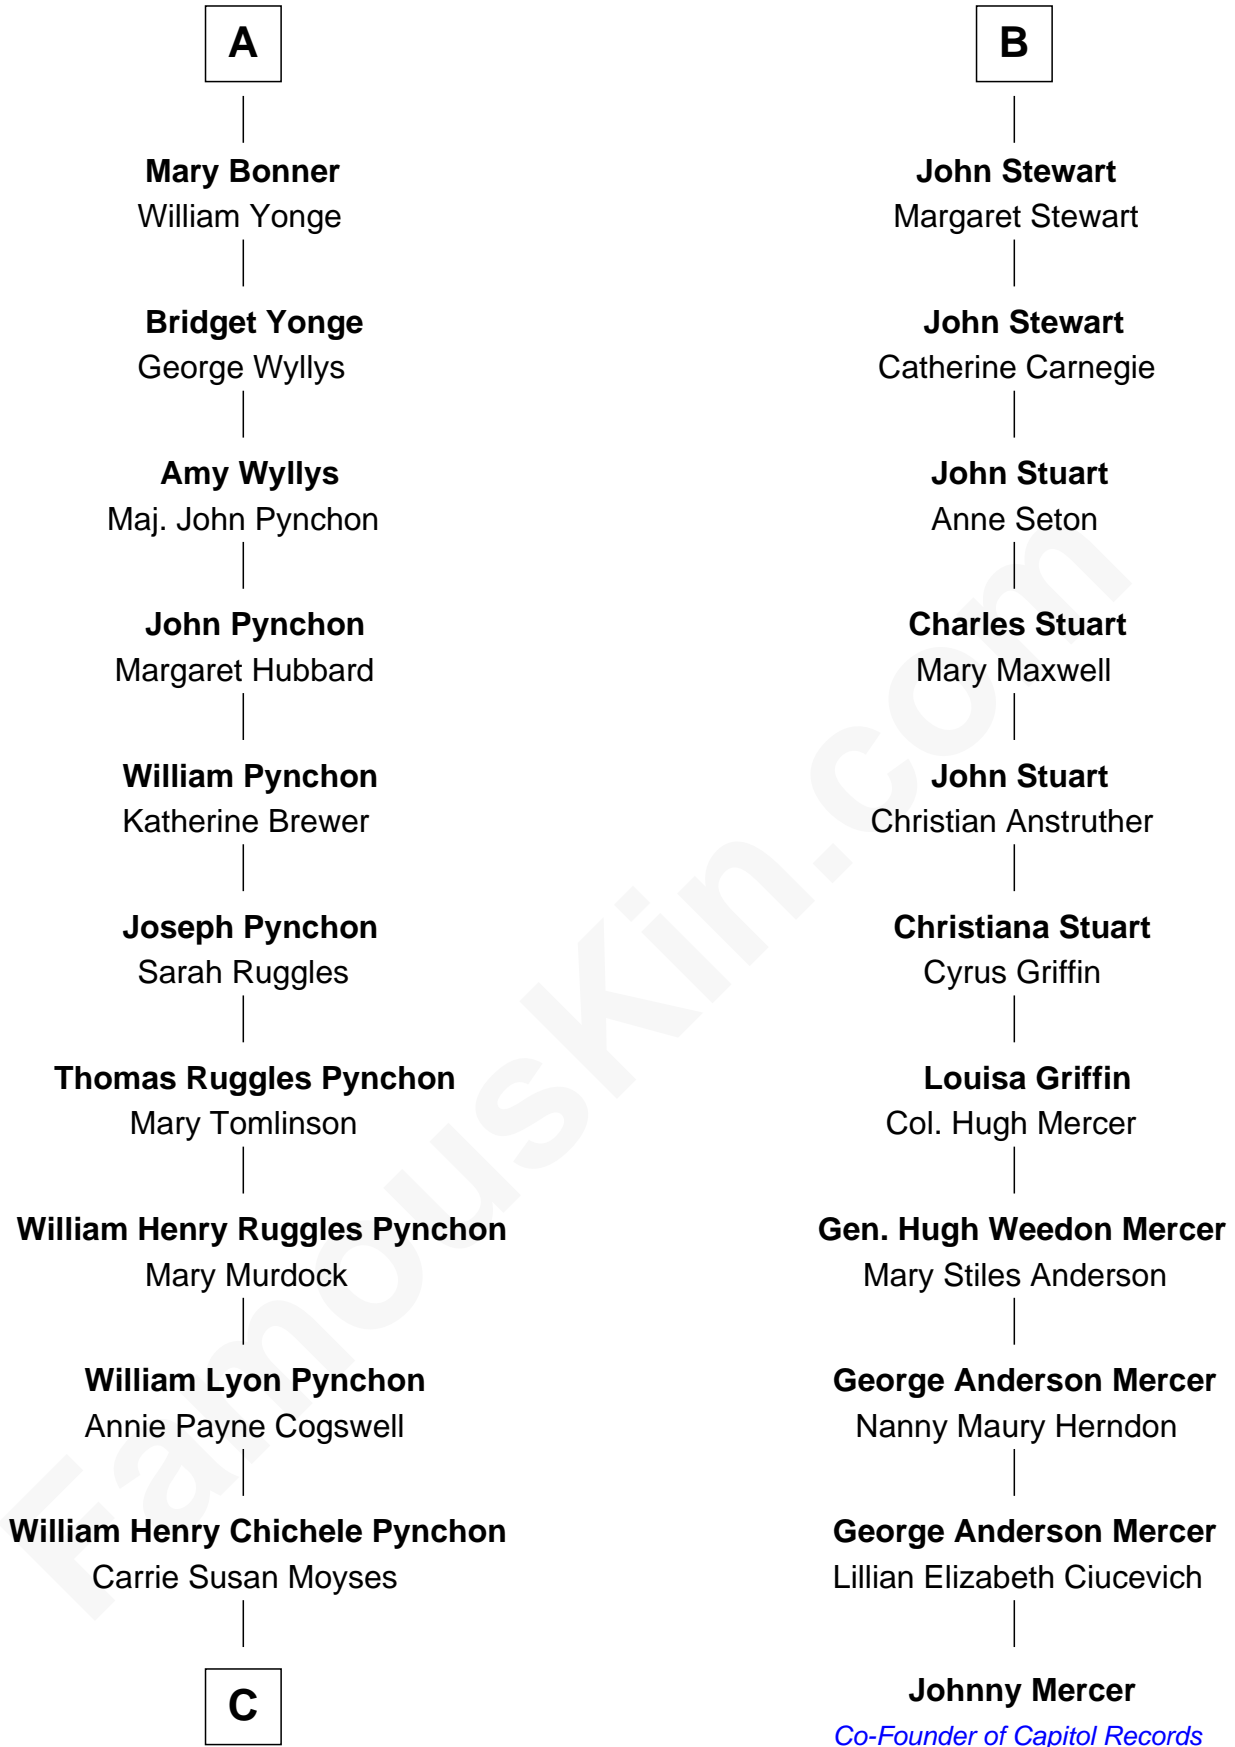

FamousKin.com
Relationship Chart of
Thomas Pynchon
American Novelist

17th cousin 1 time removed of

Johnny Mercer
Songwriter and Co-Founder of Capitol Records

C

—
Thomas Ruggles Pynchon

Catherine Frances Bennett

—
Thomas Pynchon

Novelist

FamousKin.com