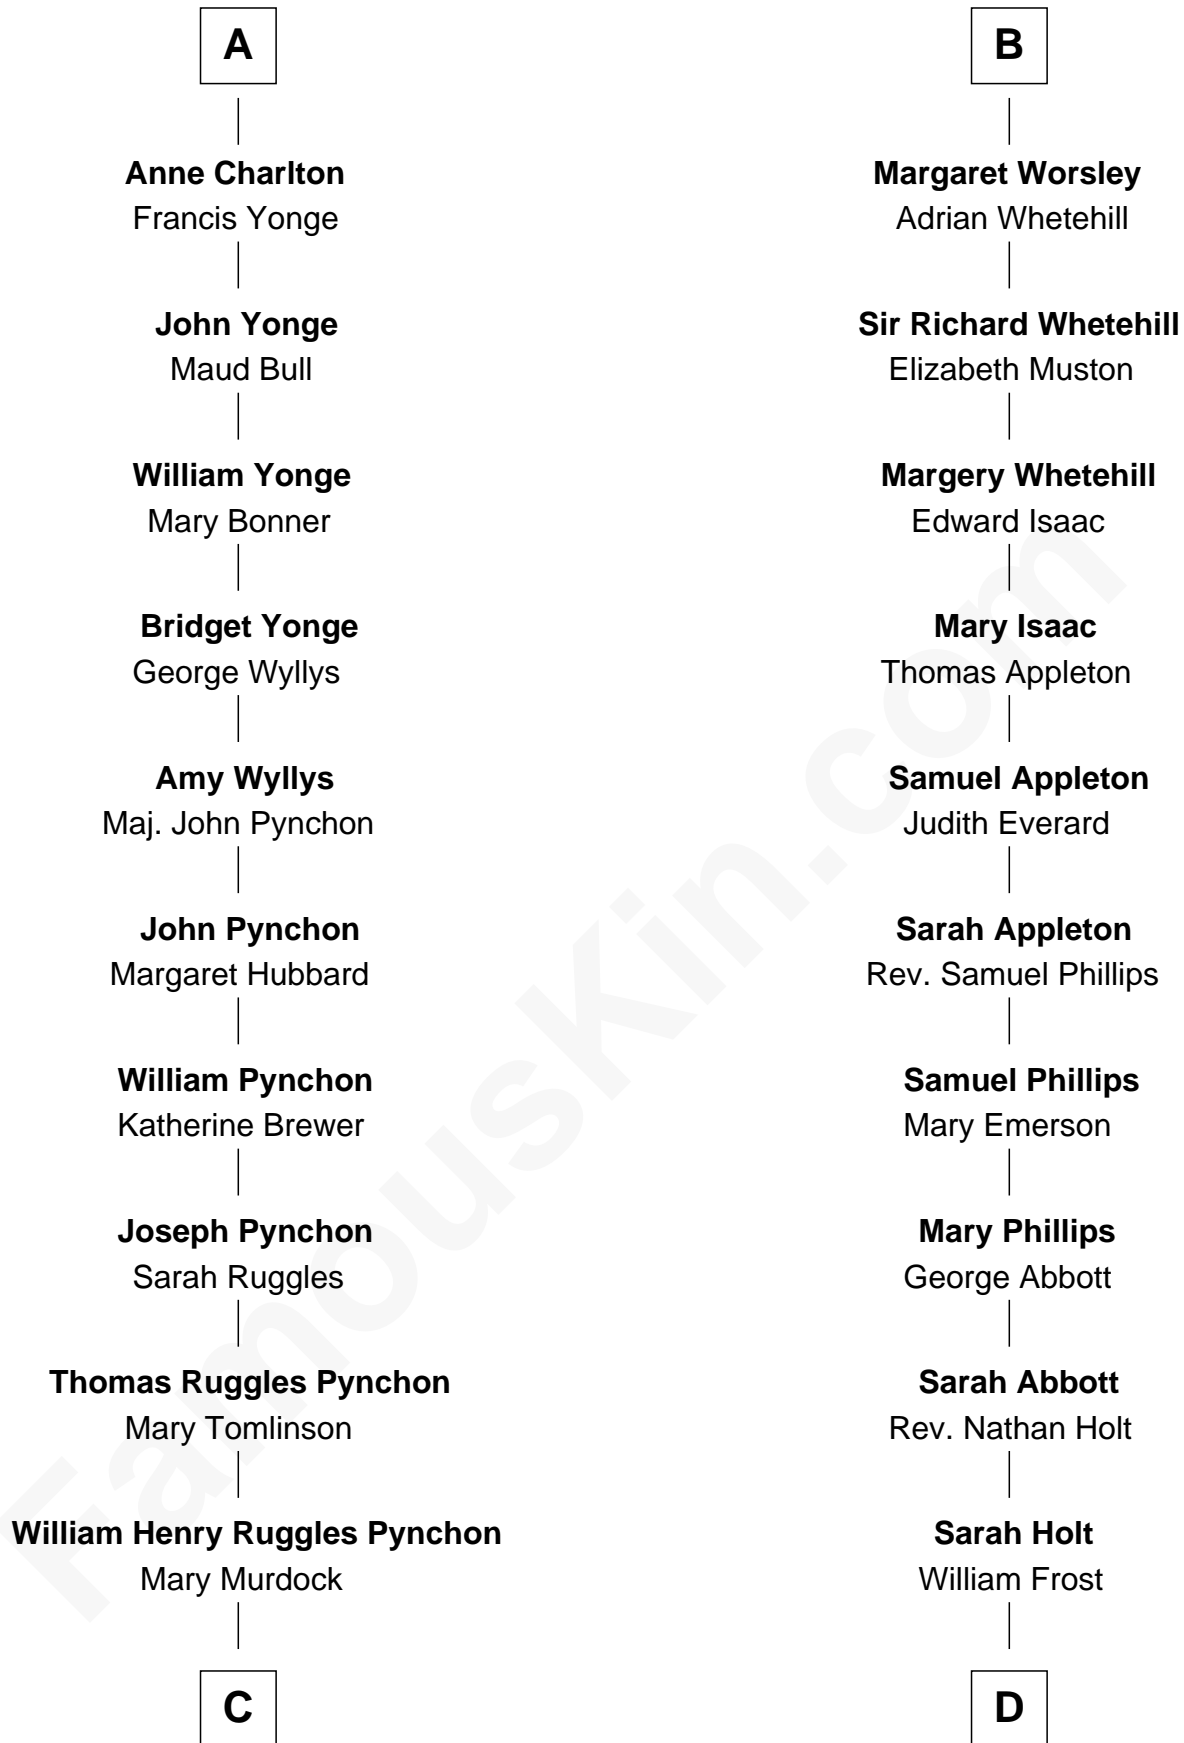

FamousKin.com

Relationship Chart of

Thomas Pynchon

American Novelist

20th cousin of

Robert Frost

Poet and Playwright

Sir Roger de Somery

Mary Corbet
Robert Charlton

Richard Charlton
Elizabeth Mainwaring

A

Joan de Somery
John IV le Strange

John V le Strange
Maud de Walton

Elizabeth le Strange
Gruffydd ap Madog

Gruffydd Fychan ap Gruffydd
Elen ferch Thomas ap Llewelyn

Lowri ferch Gruffydd Fychan
Robert Puleston

Angharad Puleston
Edwart Trevor ap Daffyd

Rose Trevor ferch Edwart
Otwell Worsley

B

C

William Lyon Pynchon

Annie Payne Cogswell

William Henry Chichele Pynchon