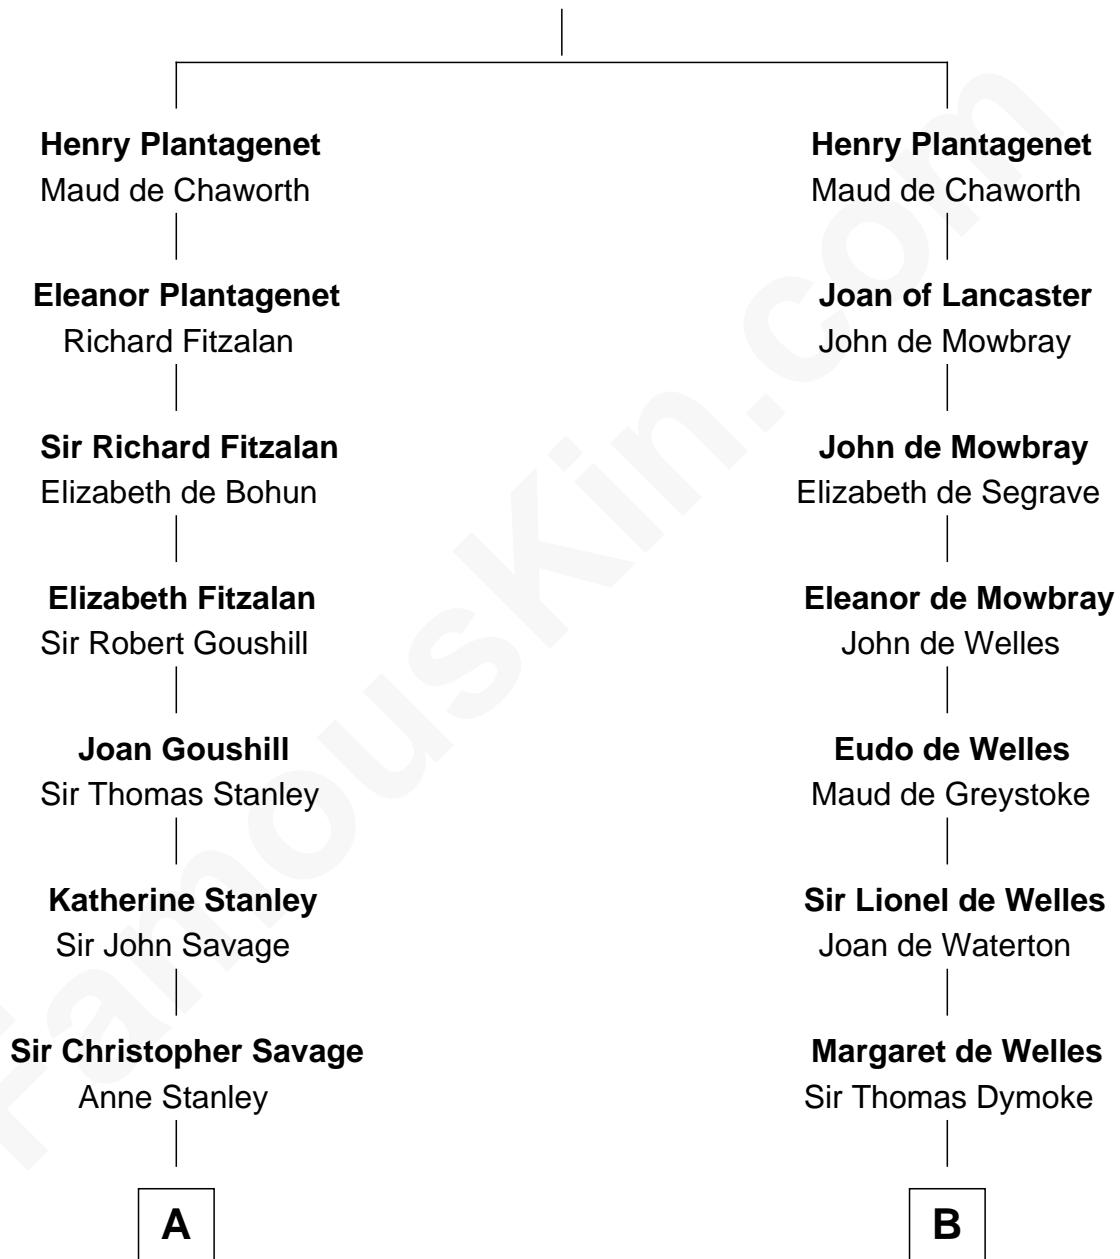

## Relationship Chart of

**Thomas Pynchon**

*American Novelist*

20th cousin of

**Robert Frost**

*Poet and Playwright*

**Edmund Plantagenet**

Blanche of Artois