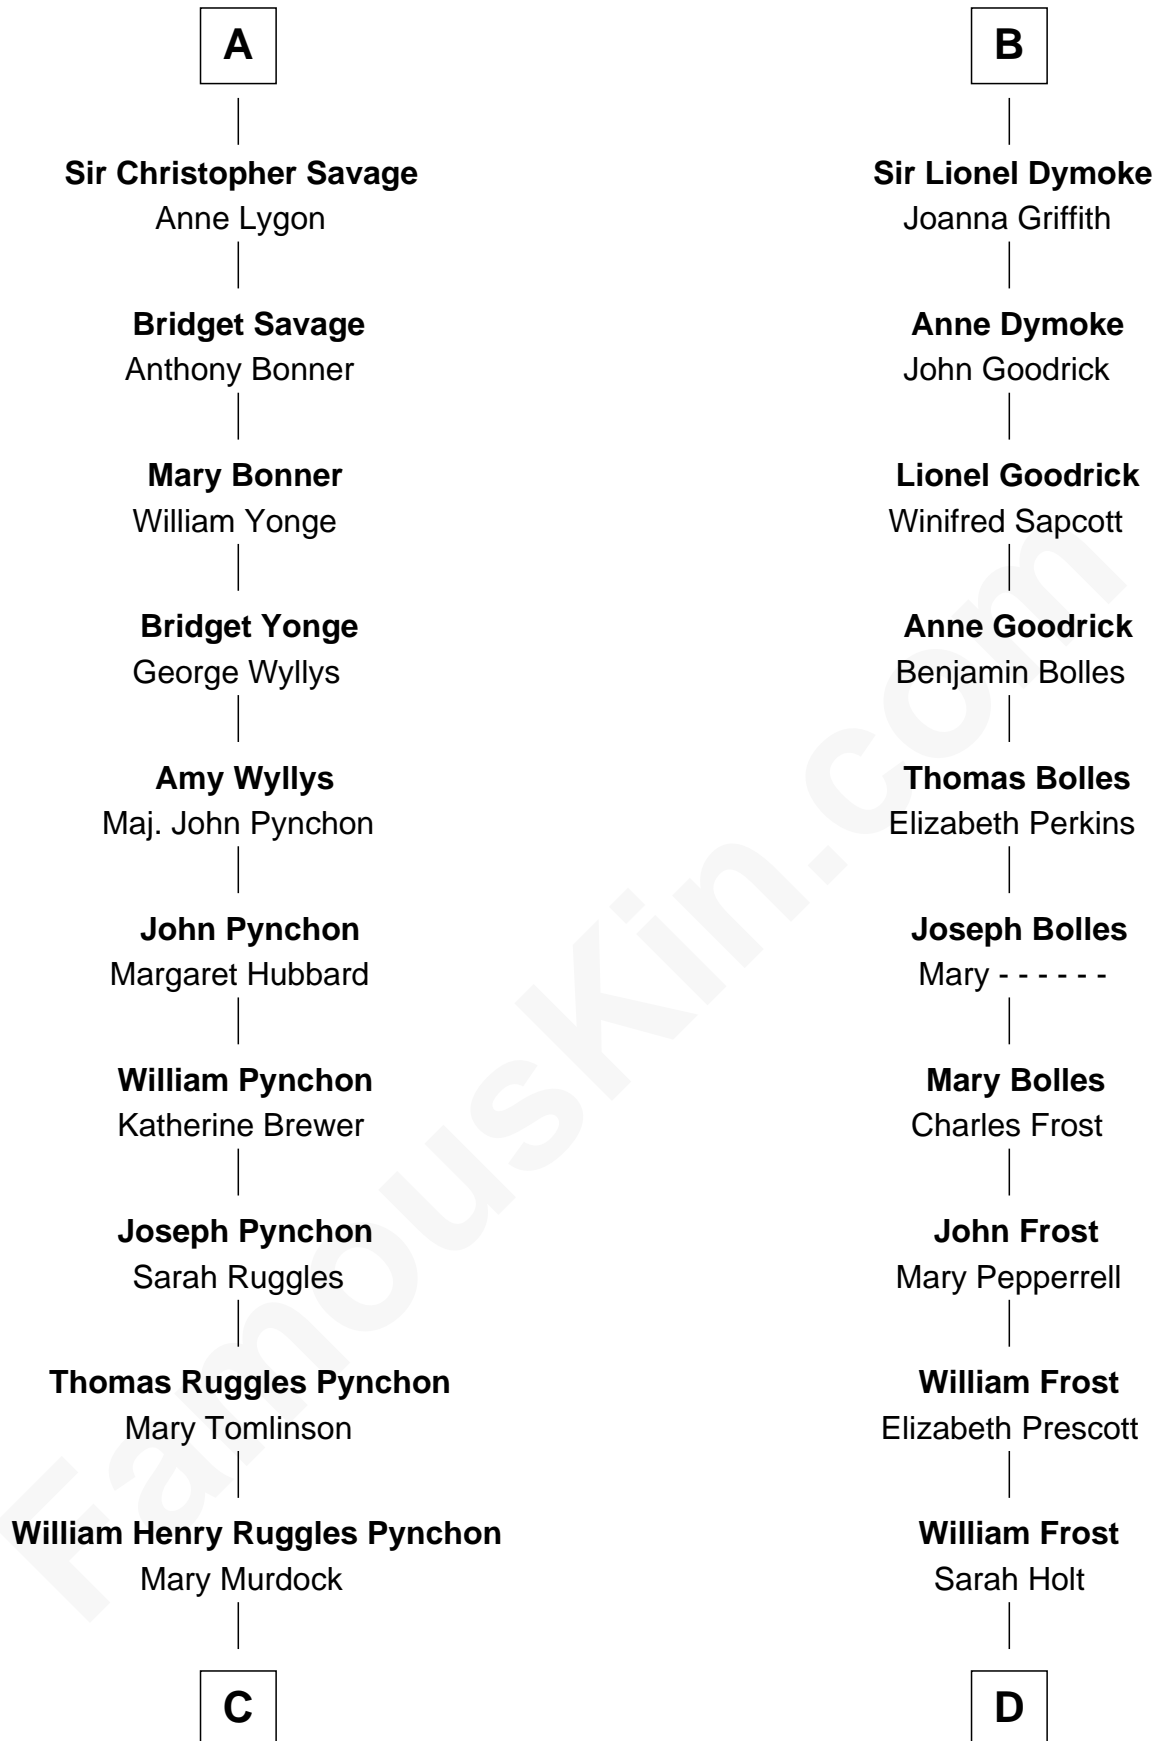

FamousKin.com Relationship Chart of

Thomas Pynchon

American Novelist

20th cousin of

Robert Frost

Poet and Playwright

Sir Patrick de Chaworth

Isabella de Beauchamp

C

William Lyon Pynchon
Annie Payne Cogswell

William Henry Chichele Pynchon
Carrie Susan Moyses

Thomas Ruggles Pynchon
Catherine Frances Bennett

Thomas Pynchon
Novelist

D

Samuel Abbott Frost
Mary Blunt

William Prescott Frost
Judith Colcord

William Prescott Frost
Isabella Moodie

Robert Frost
Poet and Playwright