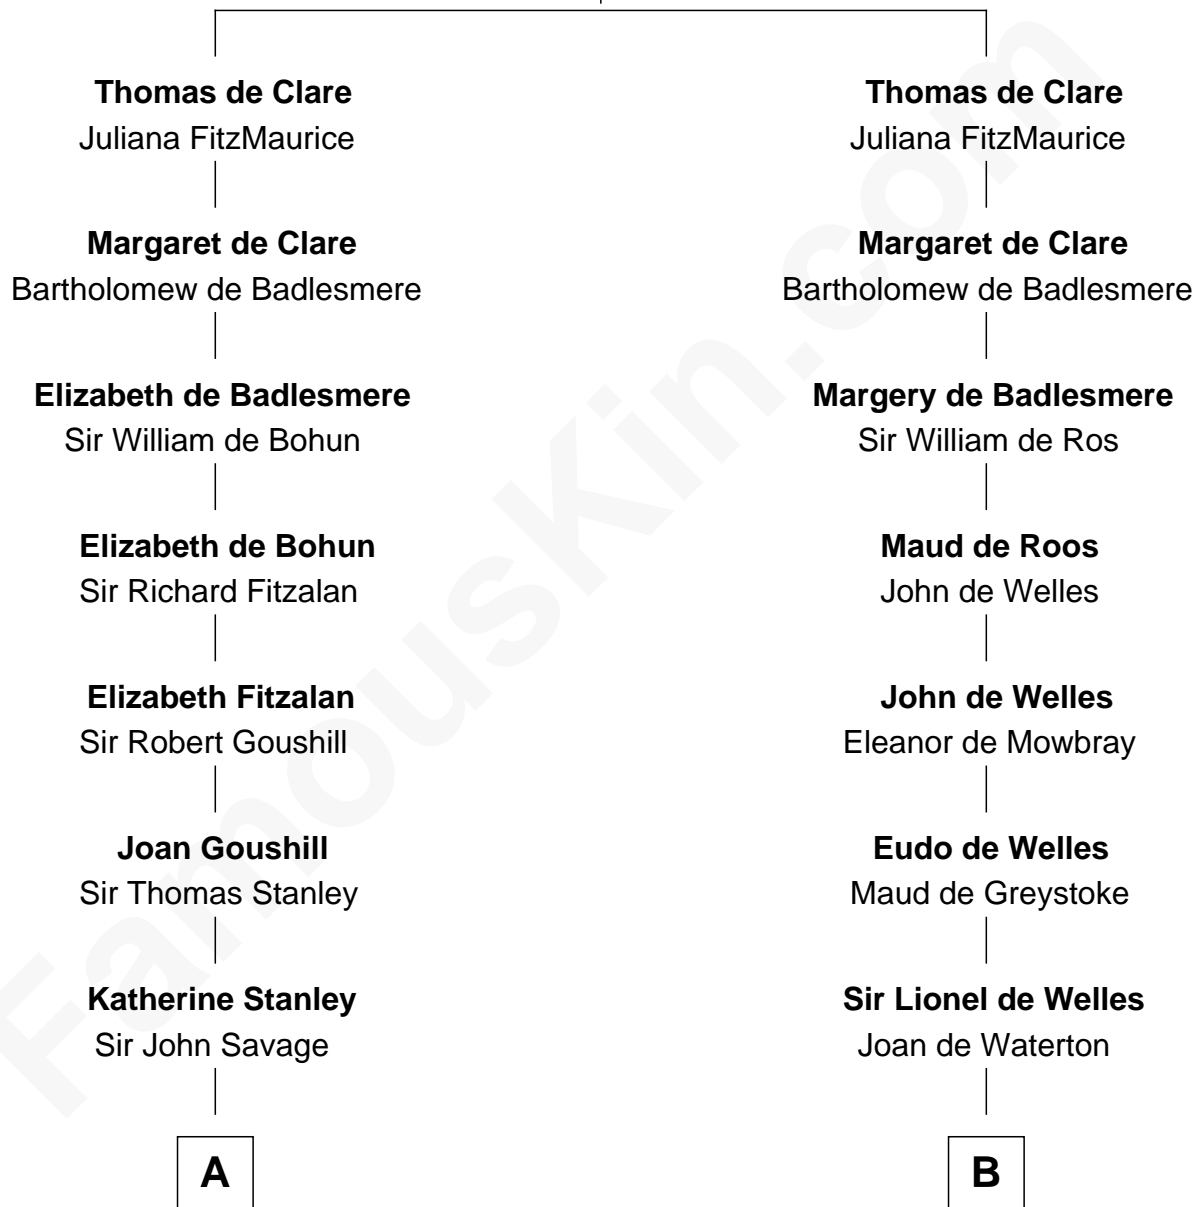

## Relationship Chart of

**Thomas Pynchon**

*American Novelist*

21st cousin of

**Robert Frost**

*Poet and Playwright*

**Sir Richard de Clare**

Maud de Lacy

**C**

**William Henry Ruggles Pynchon**

Mary Murdock

**William Lyon Pynchon**

Annie Payne Cogswell

**William Henry Chichele Pynchon**

Carrie Susan Moyses

**Thomas Ruggles Pynchon**