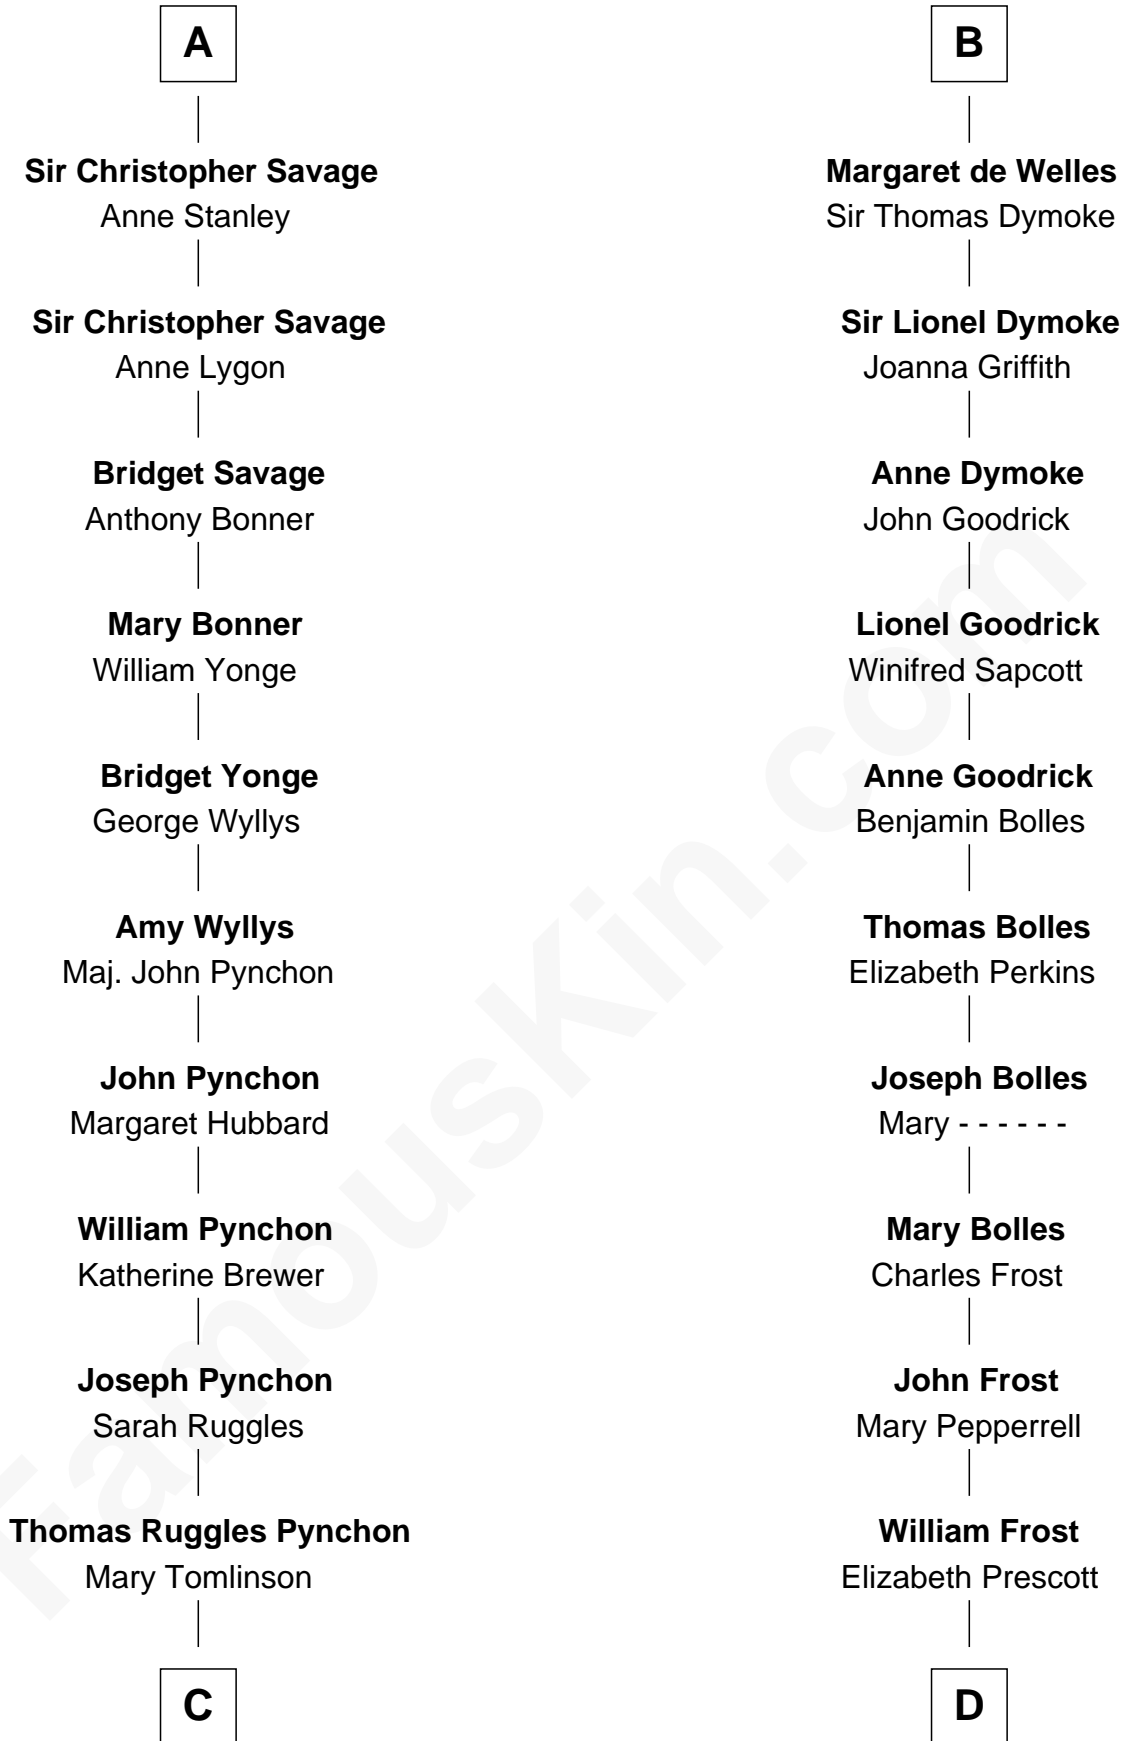

## Relationship Chart of

**Thomas Pynchon**

*American Novelist*

21st cousin of

**Robert Frost**

*Poet and Playwright*

**Sir Richard de Clare**

Maud de Lacy

**C**

**William Henry Ruggles Pynchon**

Mary Murdock

**William Lyon Pynchon**

Annie Payne Cogswell

**William Henry Chichele Pynchon**

Carrie Susan Moyses

**Thomas Ruggles Pynchon**