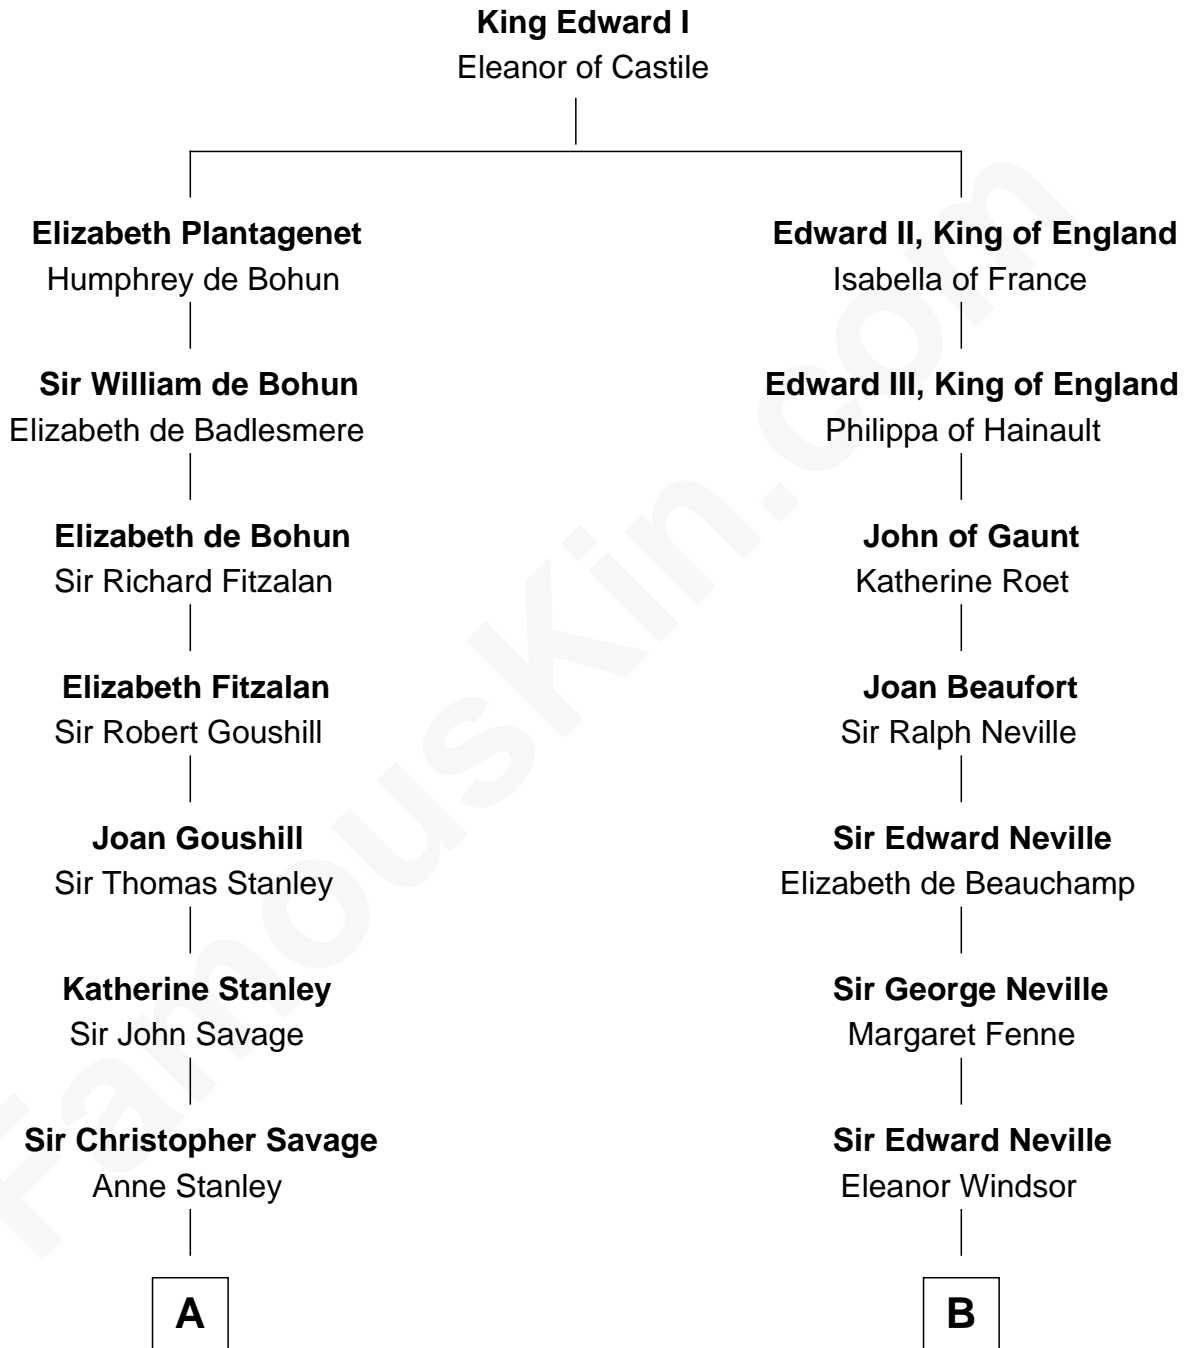

FamousKin.com Relationship Chart of

Thomas Pynchon

American Novelist

20th cousin of

Anthony West

Novelist and writer for the New Yorker

C

William Lyon Pynchon

Annie Payne Cogswell

William Henry Chichele Pynchon

Carrie Susan Moyses

Thomas Ruggles Pynchon

Catherine Frances Bennett

Thomas Pynchon

Novelist

D

Arabella Rowan

Charles George Fairfield

Charles Fairfield

Isabella Campbell Mackenzie

Cicily Isabel Fairfield

Herbert George Wells

Anthony West

British Novelist