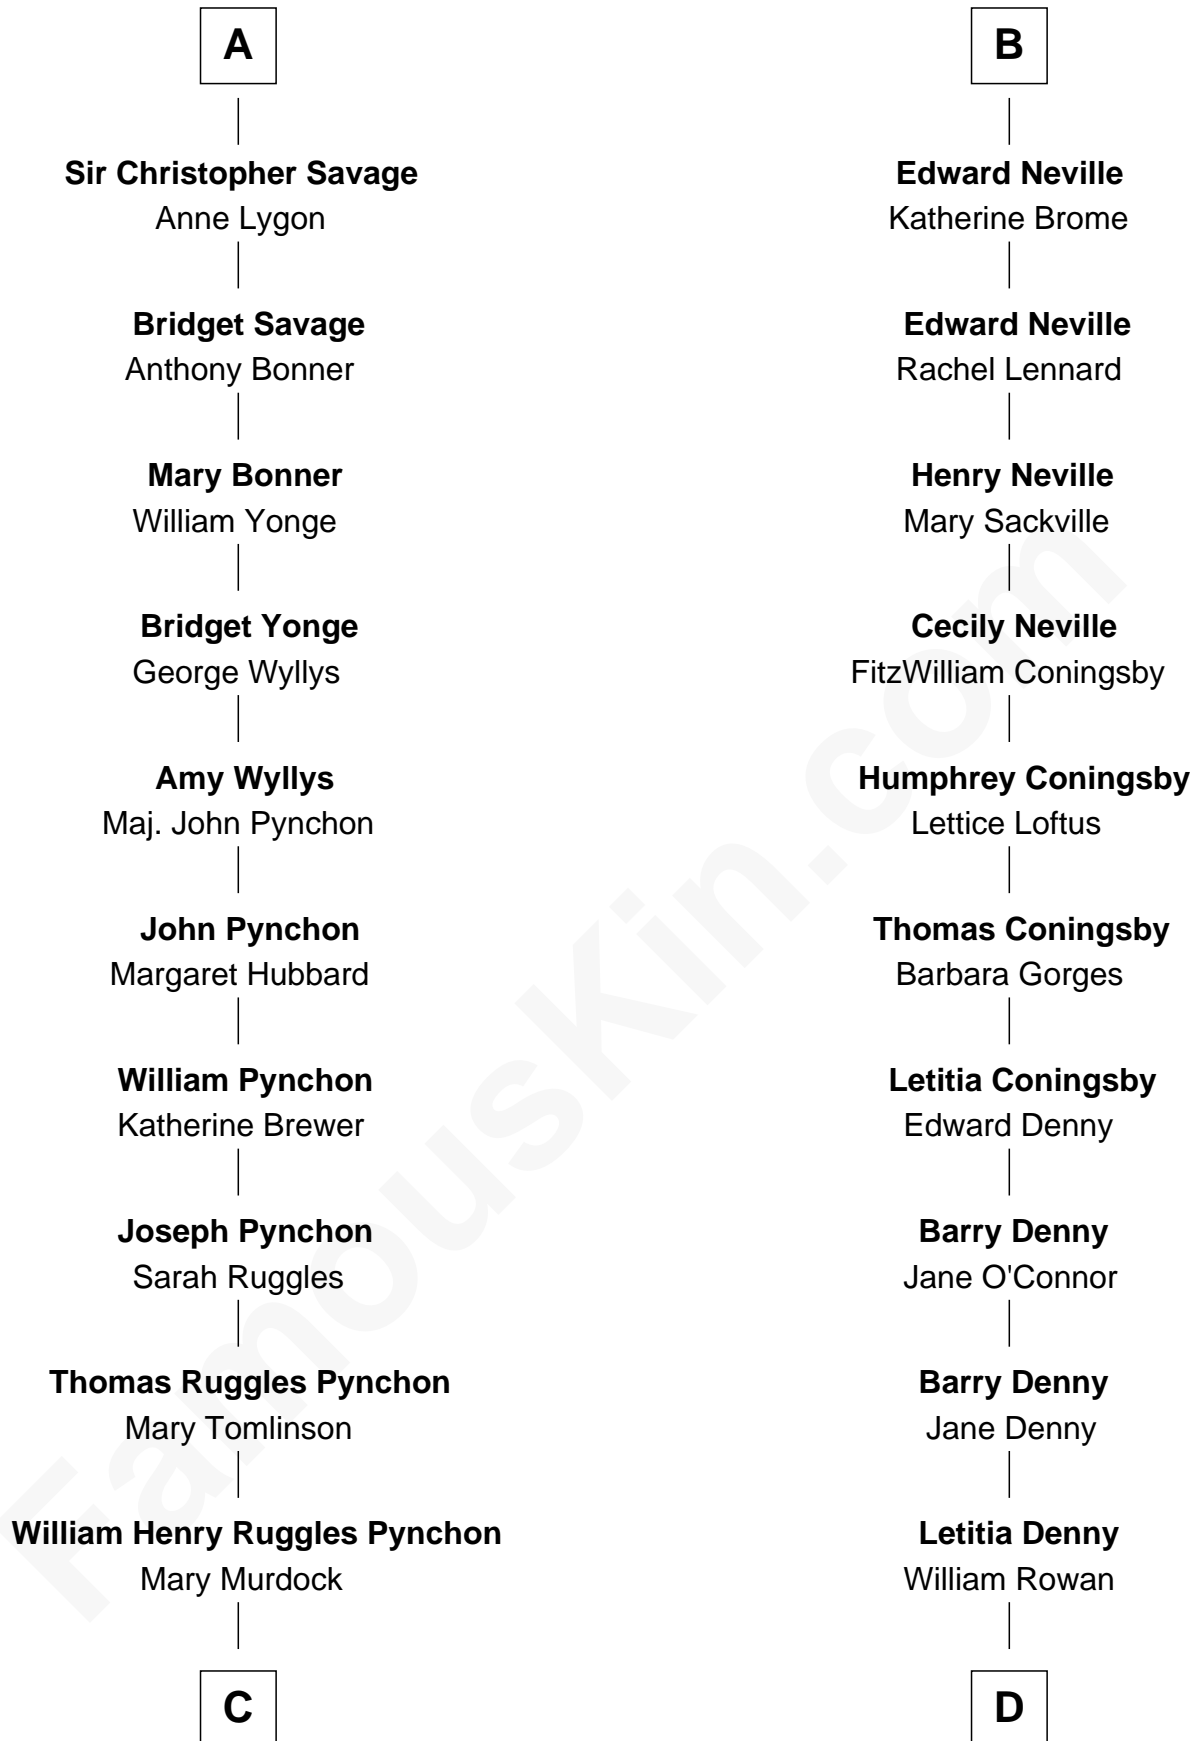

FamousKin.com Relationship Chart of

Thomas Pynchon

American Novelist

20th cousin of

Anthony West

Novelist and writer for the New Yorker

C

William Lyon Pynchon

Annie Payne Cogswell

William Henry Chichele Pynchon

Carrie Susan Moyses

Thomas Ruggles Pynchon

Catherine Frances Bennett

Thomas Pynchon

Novelist

D

Arabella Rowan

Charles George Fairfield

Charles Fairfield

Isabella Campbell Mackenzie

Cicily Isabel Fairfield

Herbert George Wells

Anthony West

British Novelist