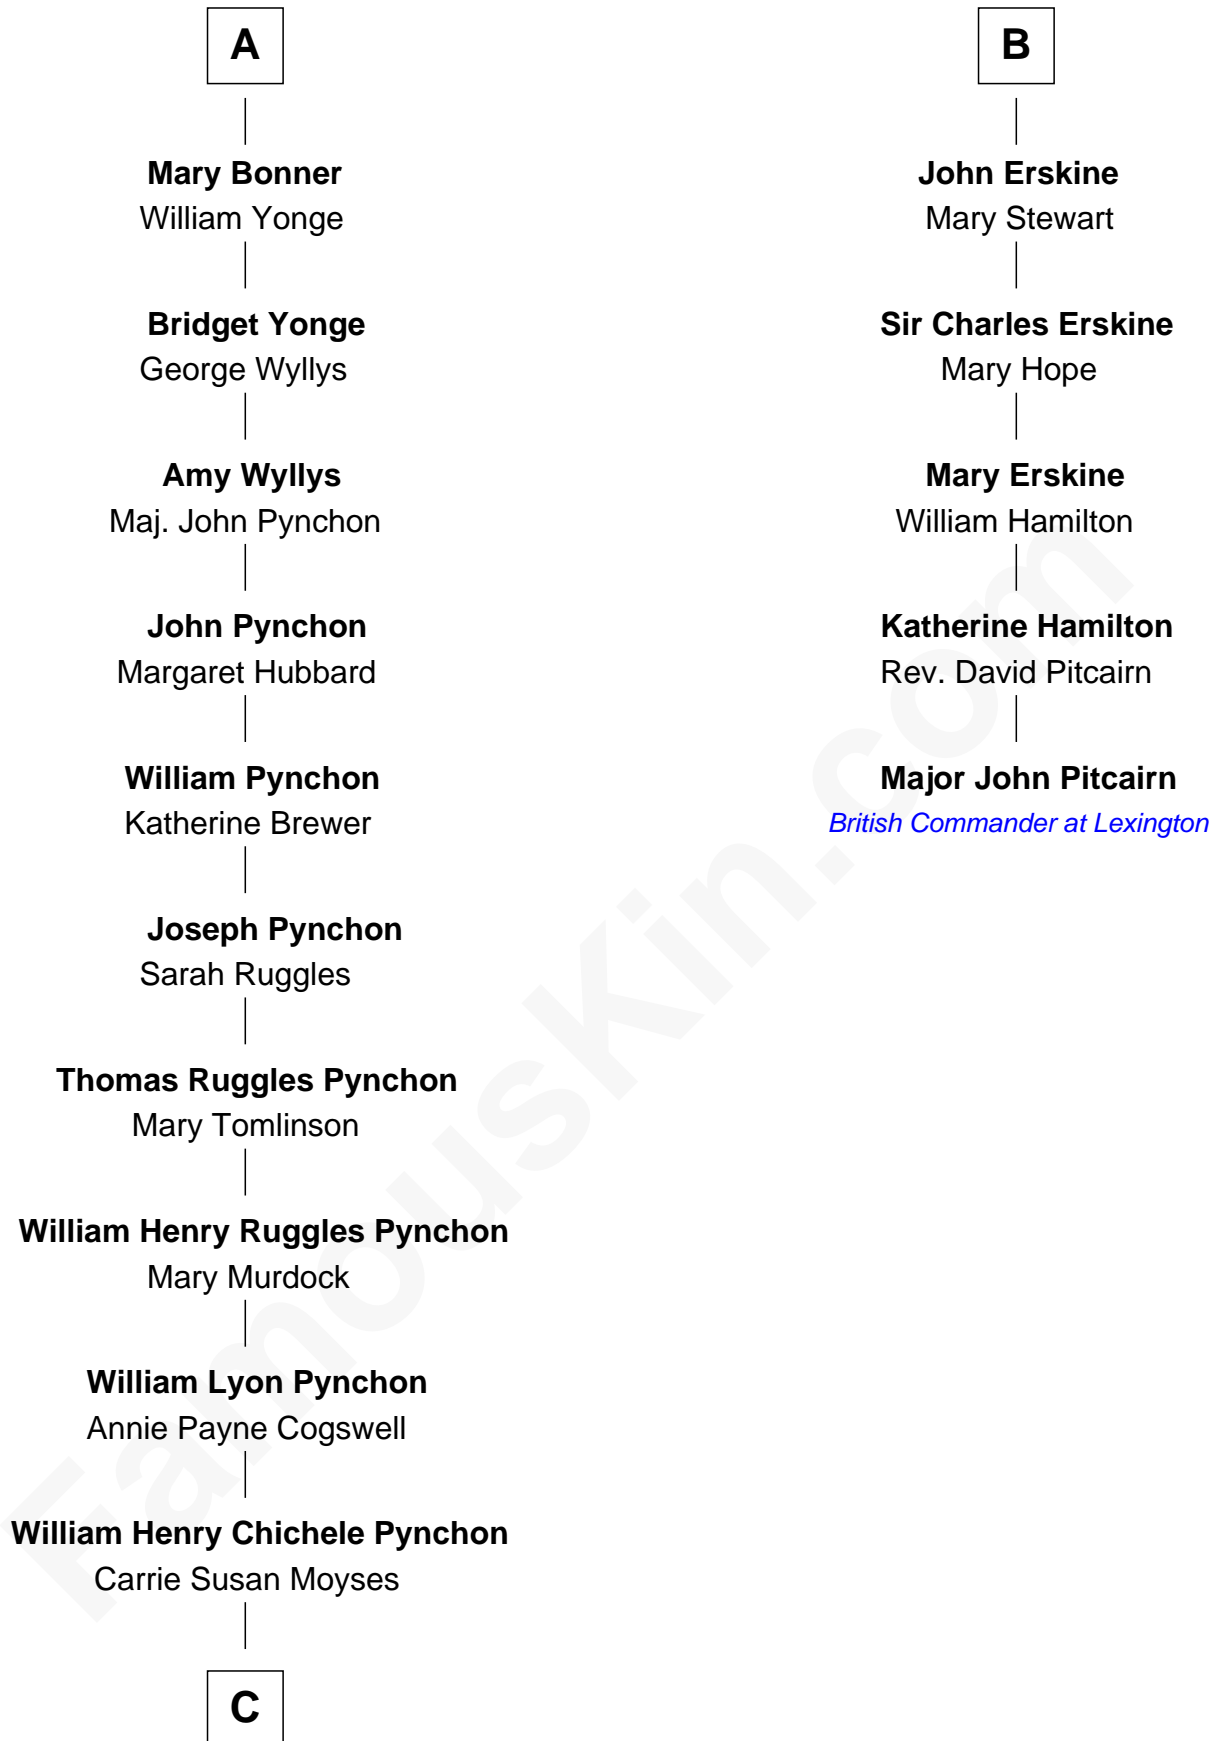

## Relationship Chart of

### Thomas Pynchon

American Novelist

11th cousin 7 times removed of

**Major John Pitcairn**  
British Commander at Battle of Lexington

**C**

—  
**Thomas Ruggles Pynchon**

Catherine Frances Bennett

—  
**Thomas Pynchon**