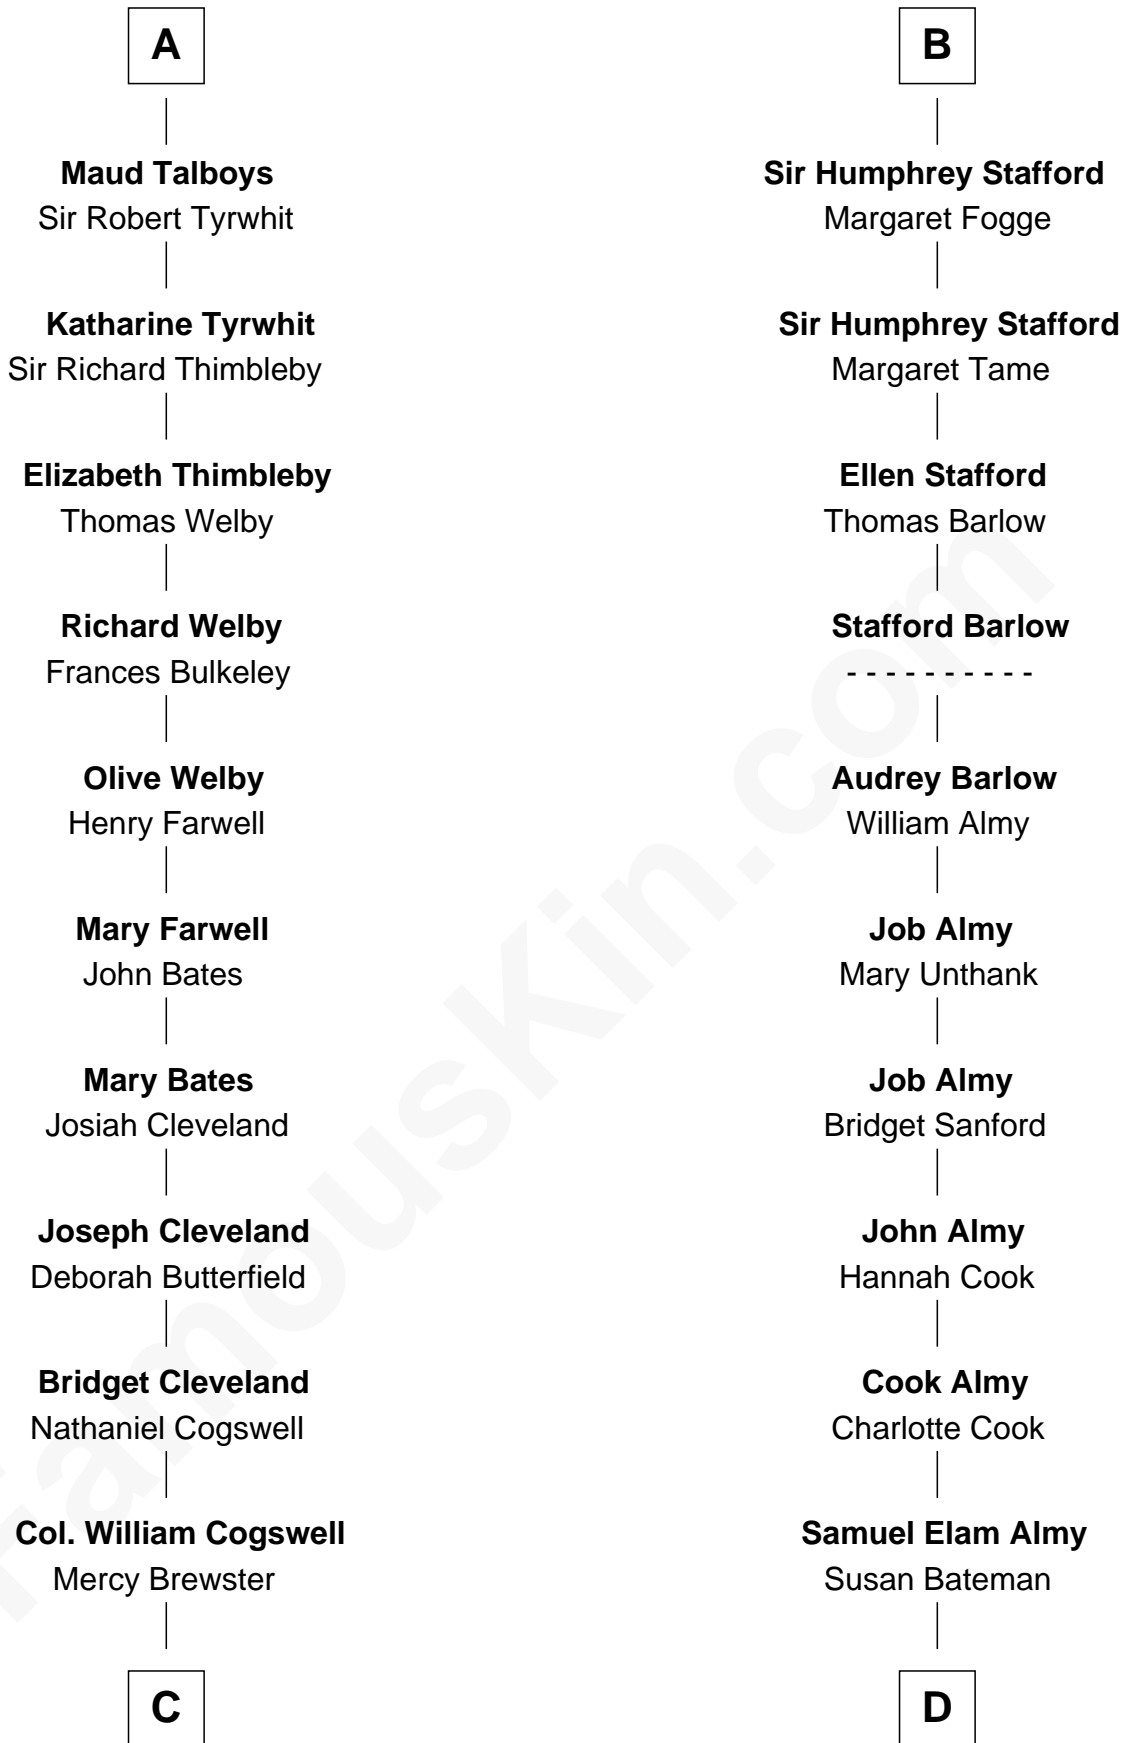

FamousKin.com
Relationship Chart of
Thomas Pynchon
American Novelist

20th cousin 1 time removed of

Marilyn Monroe
Actress, Model, and Singer

Nicholas de Stafford

C

Dr. William Henry Cogswell

Lucretia Anne Payne

Annie Payne Cogswell

William Lyon Pynchon

William Henry Chichele Pynchon

Carrie Susan Moyses

Thomas Ruggles Pynchon

Catherine Frances Bennett

Thomas Pynchon

Novelist

D

Susan Bateman Almy

Charles Adams Gifford

Frederick Almy Gifford

Elizabeth Easton Tennant

Charles Stanley Gifford

Gladys Pearl Monroe

Marilyn Monroe