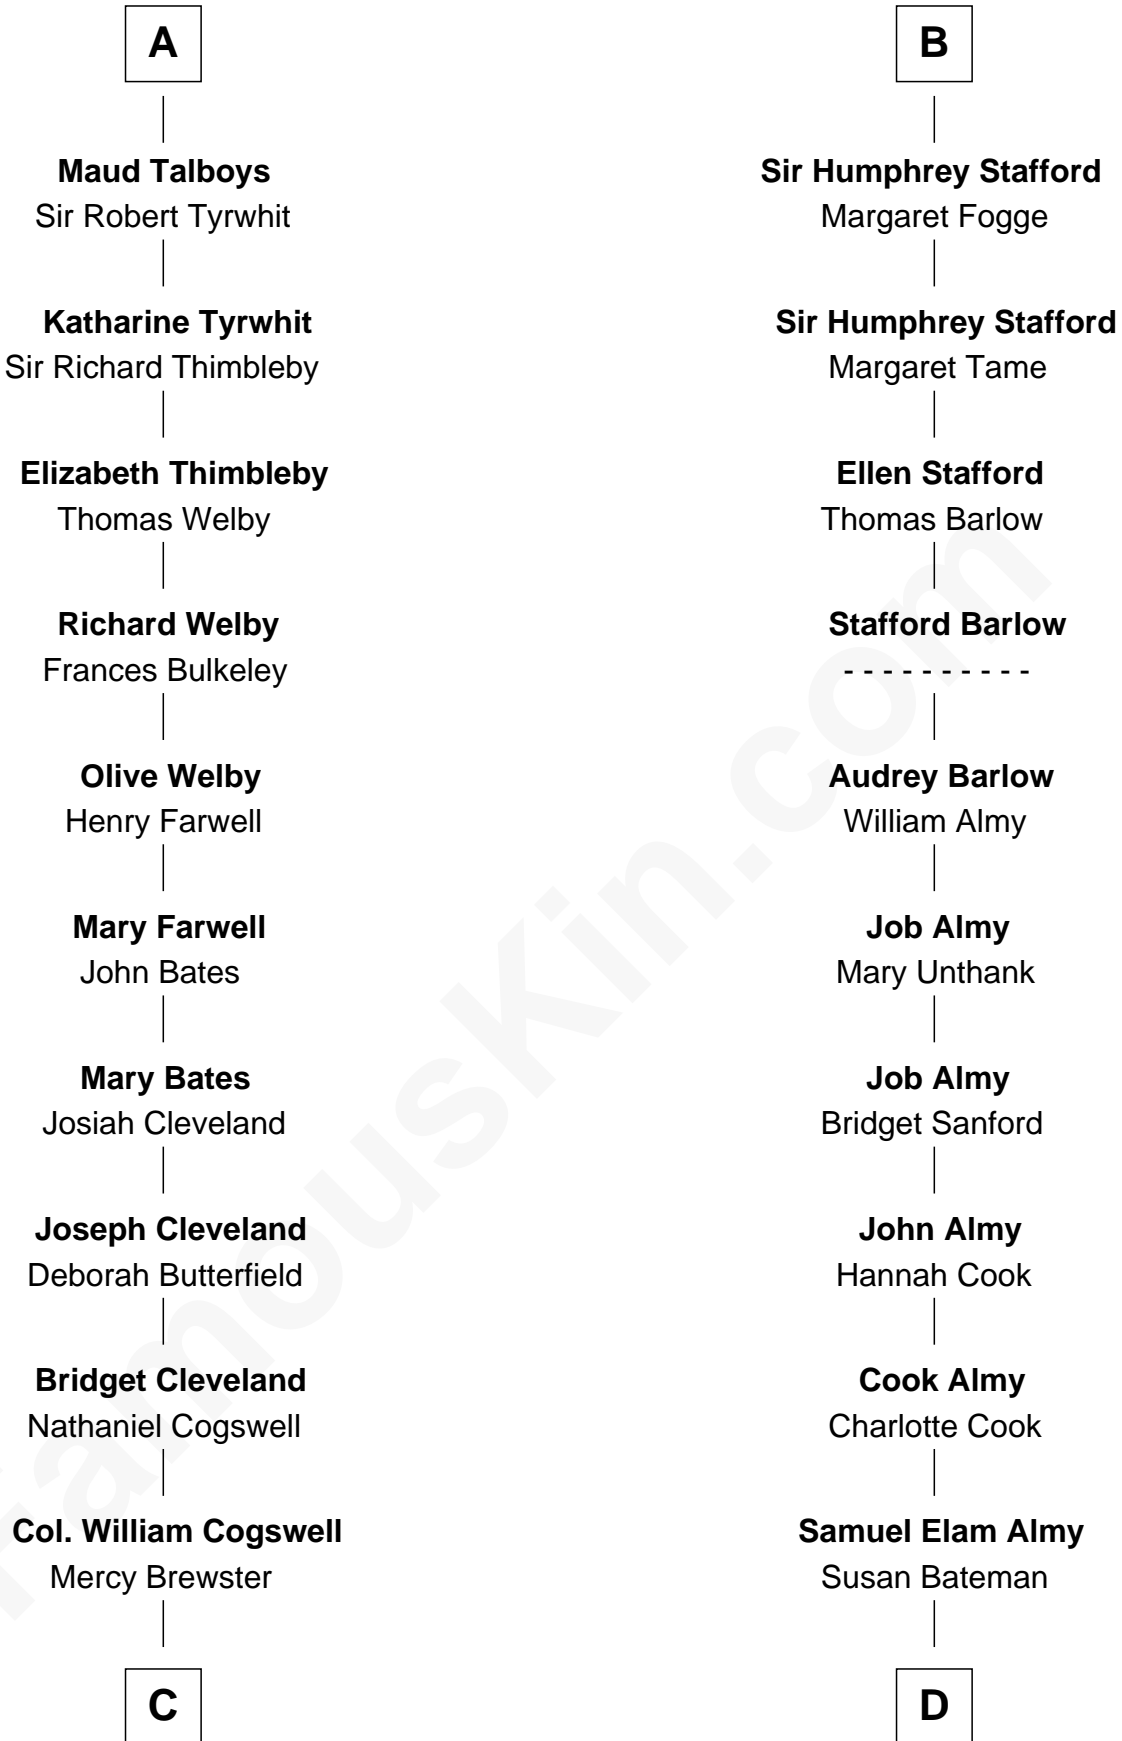

FamousKin.com
Relationship Chart of
Thomas Pynchon
American Novelist

20th cousin 1 time removed of

Marilyn Monroe
Actress, Model, and Singer

C

Dr. William Henry Cogswell

Lucretia Anne Payne

Annie Payne Cogswell

William Lyon Pynchon

William Henry Chichele Pynchon

Carrie Susan Moyses

Thomas Ruggles Pynchon

Catherine Frances Bennett

Thomas Pynchon

Novelist

D

Susan Bateman Almy

Charles Adams Gifford

Frederick Almy Gifford

Elizabeth Easton Tennant

Charles Stanley Gifford

Gladys Pearl Monroe

Marilyn Monroe

Actress, Model, and Singer