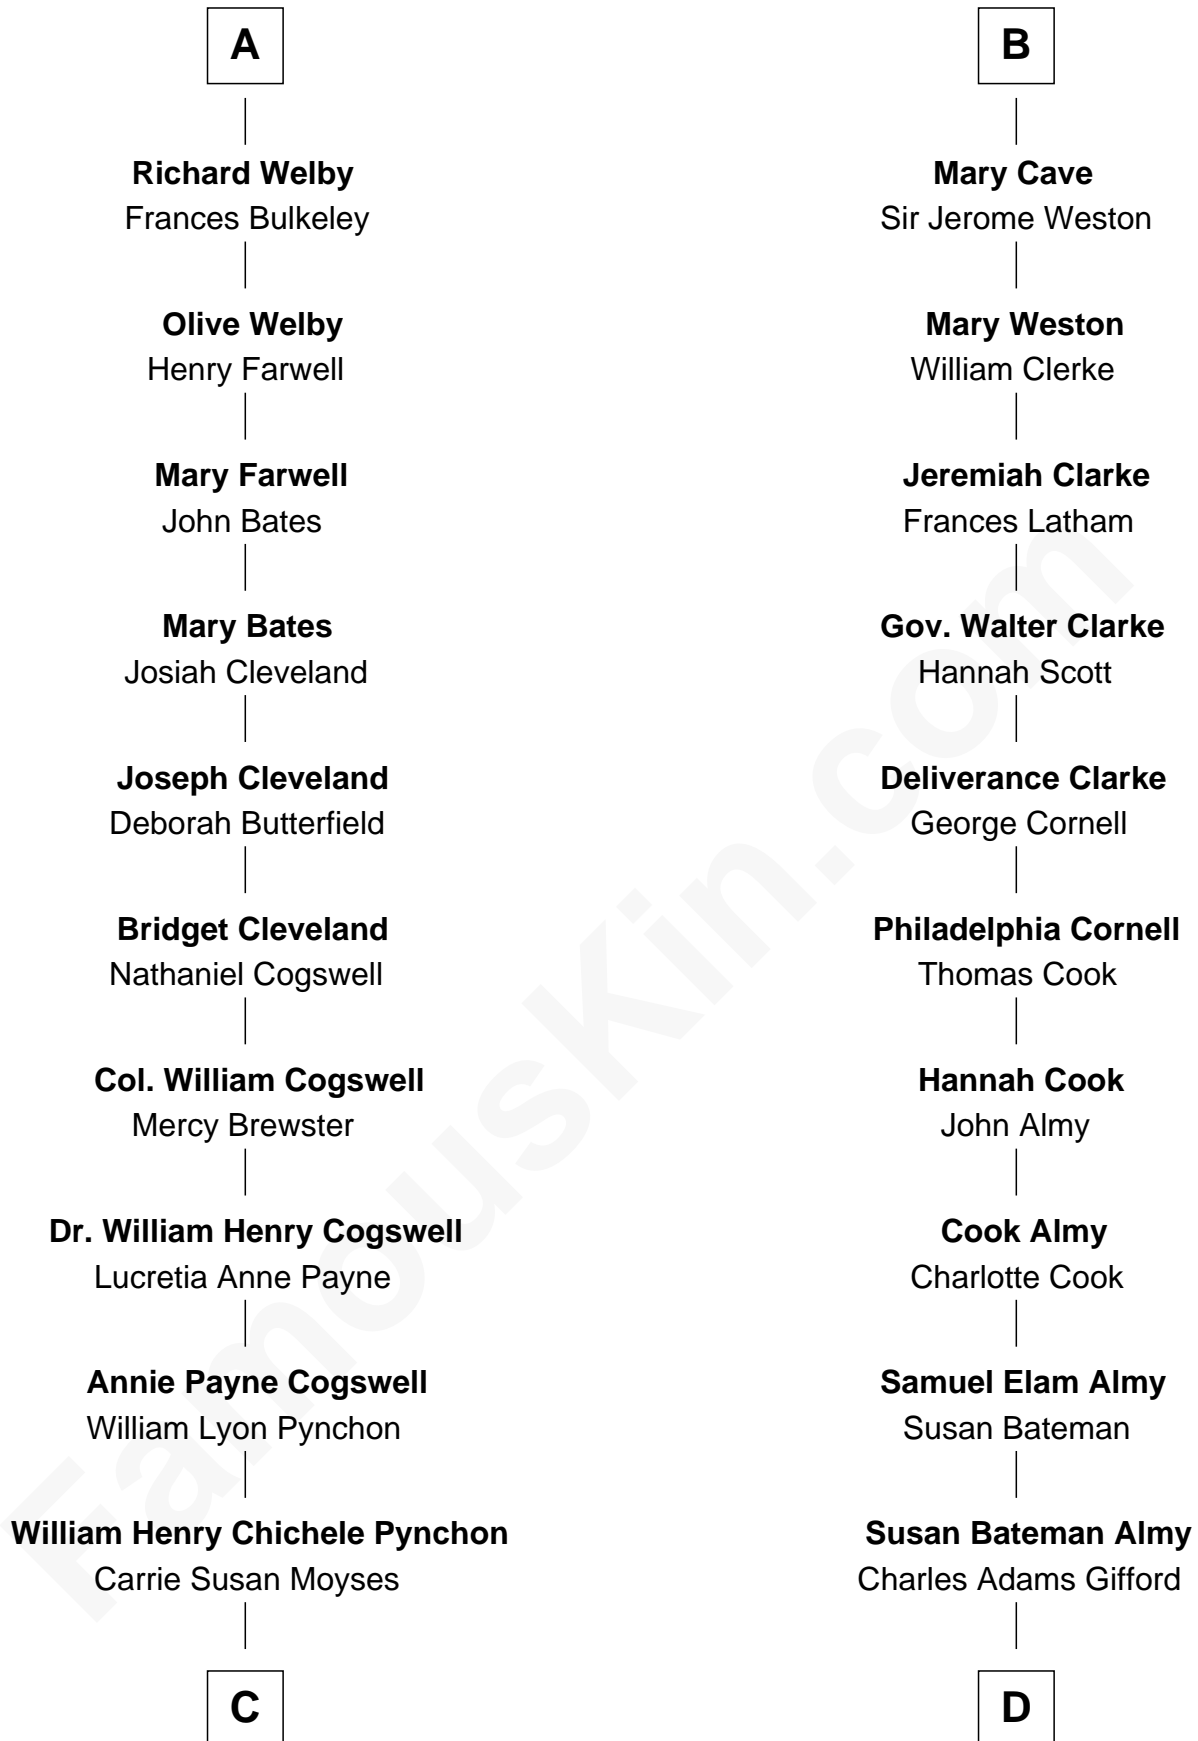

FamousKin.com

Relationship Chart of

Thomas Pynchon

American Novelist

18th cousin 1 time removed of

Marilyn Monroe
Actress, Model, and Singer

C

Thomas Ruggles Pynchon
Catherine Frances Bennett

Thomas Pynchon
Novelist

D

Frederick Almy Gifford
Elizabeth Easton Tennant

Charles Stanley Gifford
Gladys Pearl Monroe

Marilyn Monroe
Actress, Model, and Singer

FamousKin.com