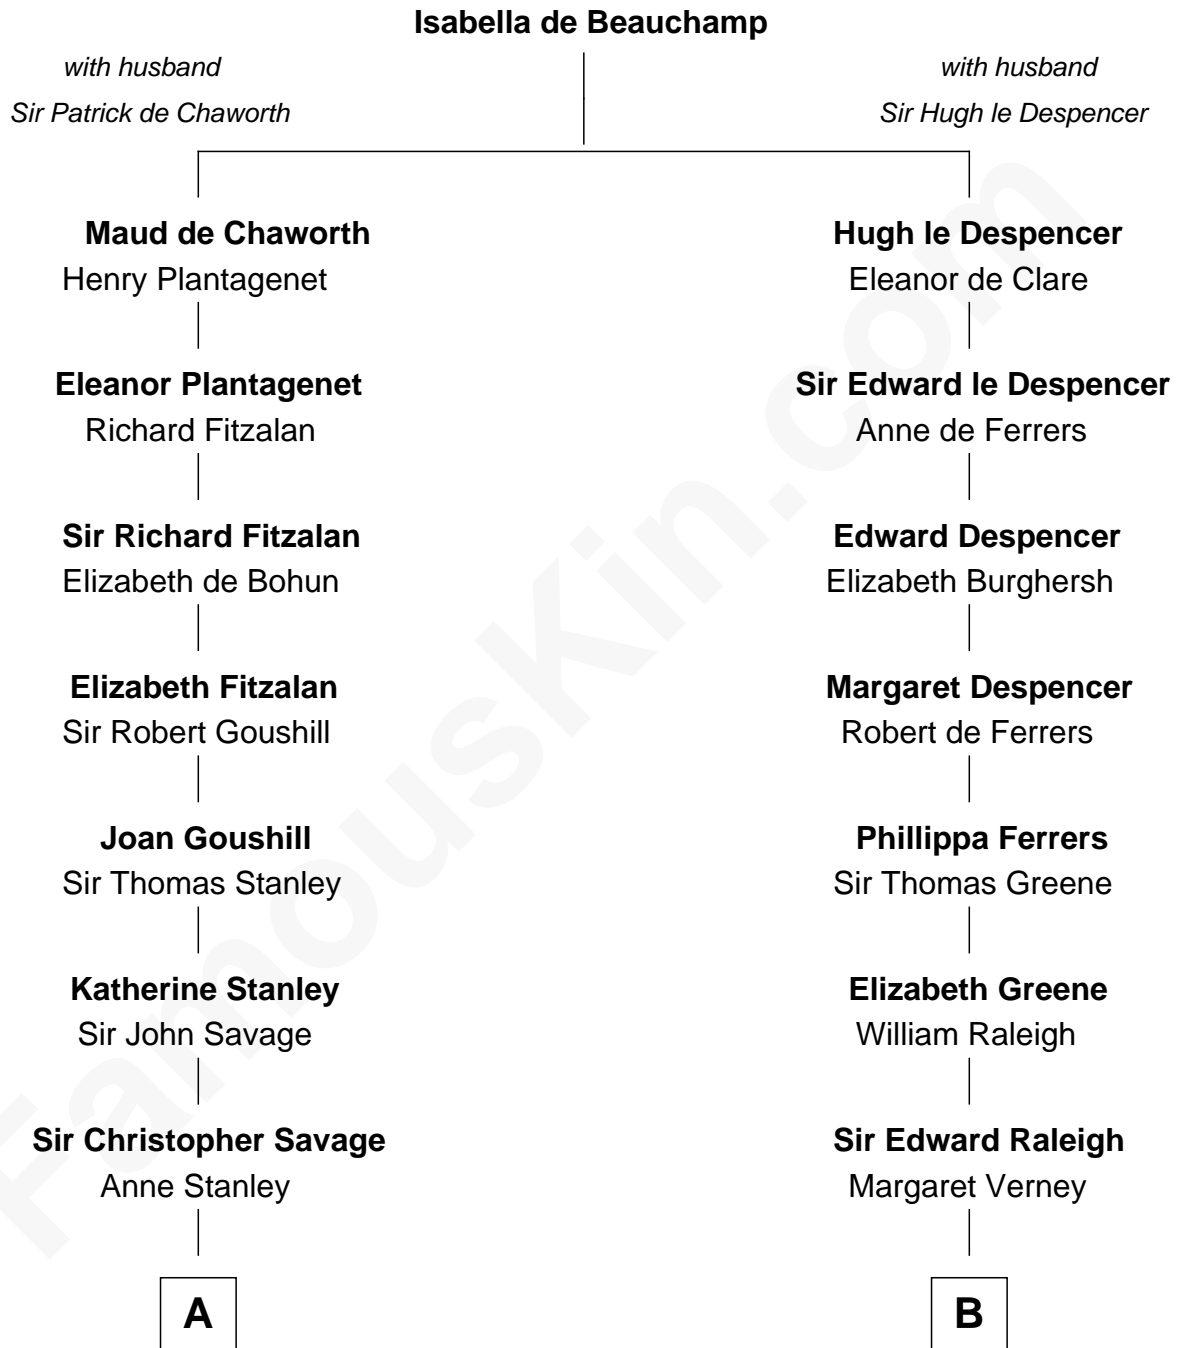

**FamousKin.com**  
**Relationship Chart of**  
**Thomas Pynchon**  
*American Novelist*

20th cousin 1 time removed of

**Marilyn Monroe**  
*Actress, Model, and Singer*

**C**

**William Lyon Pynchon**  
Annie Payne Cogswell

**William Henry Chichele Pynchon**  
Carrie Susan Moyses

**Thomas Ruggles Pynchon**  
Catherine Frances Bennett

**Thomas Pynchon**  
*Novelist*

**D**

**Samuel Elam Almy**  
Susan Bateman

**Susan Bateman Almy**  
Charles Adams Gifford

**Frederick Almy Gifford**  
Elizabeth Easton Tennant

**Charles Stanley Gifford**  
Gladys Pearl Monroe

**Marilyn Monroe**  
*Actress, Model, and Singer*