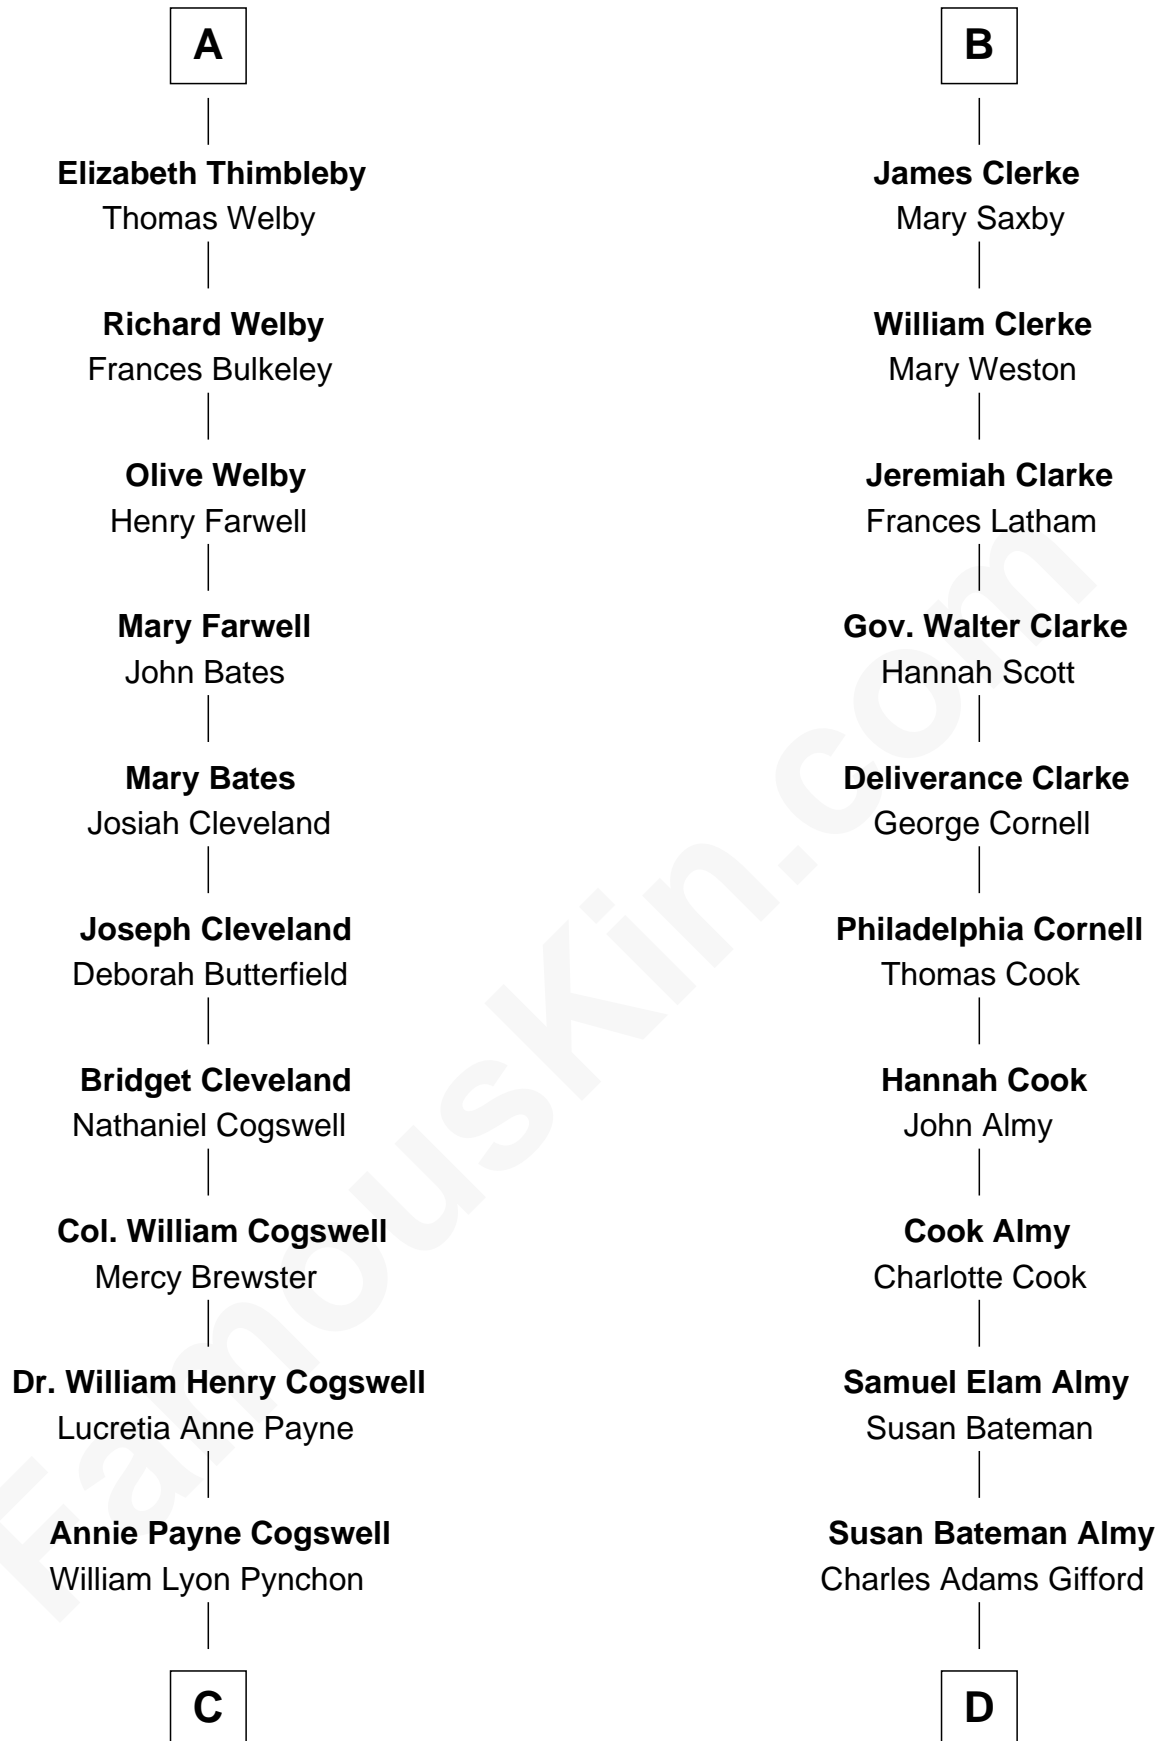

FamousKin.com

Relationship Chart of

Thomas Pynchon

American Novelist

19th cousin of

Marilyn Monroe

Actress, Model, and Singer

Sir William de Ros
Margery de Badlesmere

Thomas de Ros
Beatrice de Stafford

Maud de Roos
John de Welles

Margaret de Ros
Sir Reynold Grey

Margery de Welles
Stephen le Scrope

Margaret Grey
Sir William Bonville

Maude le Scrope
Sir Baldwin Freville

Elizabeth Bonville
William Talboys

George Clerke
Elizabeth Wilsford

A

B

C

William Henry Chichele Pynchon

Carrie Susan Moyses

Thomas Ruggles Pynchon

Catherine Frances Bennett

Thomas Pynchon

Novelist

D

Frederick Almy Gifford

Elizabeth Easton Tennant

Charles Stanley Gifford

Gladys Pearl Monroe

Marilyn Monroe