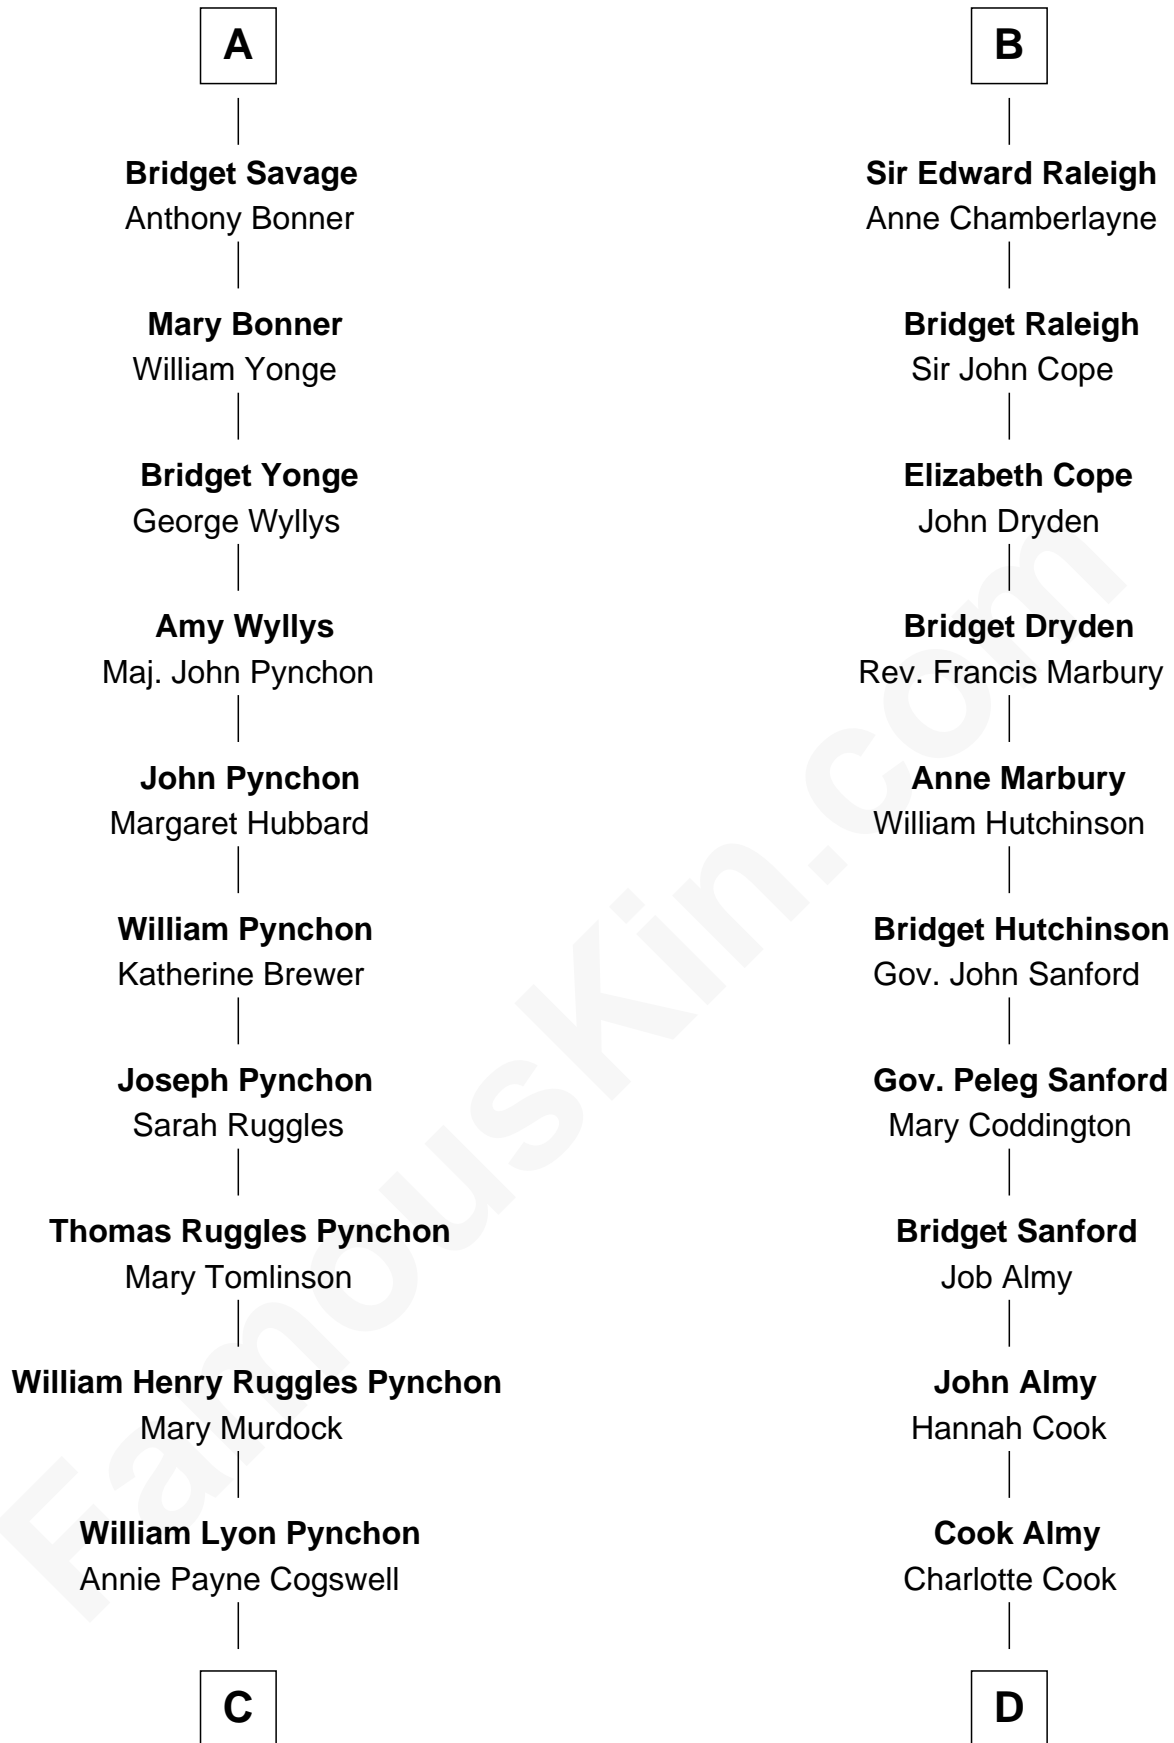

**FamousKin.com**  
**Relationship Chart of**  
**Thomas Pynchon**  
*American Novelist*

19th cousin 2 times removed of

**Marilyn Monroe**  
*Actress, Model, and Singer*

**Humphrey de Bohun**  
 Elizabeth Plantagenet

**Sir Christopher Savage**  
 Anne Stanley

**Elizabeth Greene**  
 William Raleigh

**Sir Christopher Savage**  
 Anne Lygon

**Sir Edward Raleigh**  
 Margaret Verney

**A**

**B**

**C**

**William Henry Chichele Pynchon**

Carrie Susan Moyses

**Thomas Ruggles Pynchon**

Catherine Frances Bennett

**Thomas Pynchon**

*Novelist*

**D**

**Samuel Elam Almy**

Susan Bateman

**Susan Bateman Almy**

Charles Adams Gifford

**Frederick Almy Gifford**

Elizabeth Easton Tennant

**Charles Stanley Gifford**

Gladys Pearl Monroe

**Marilyn Monroe**

*Actress, Model, and Singer*