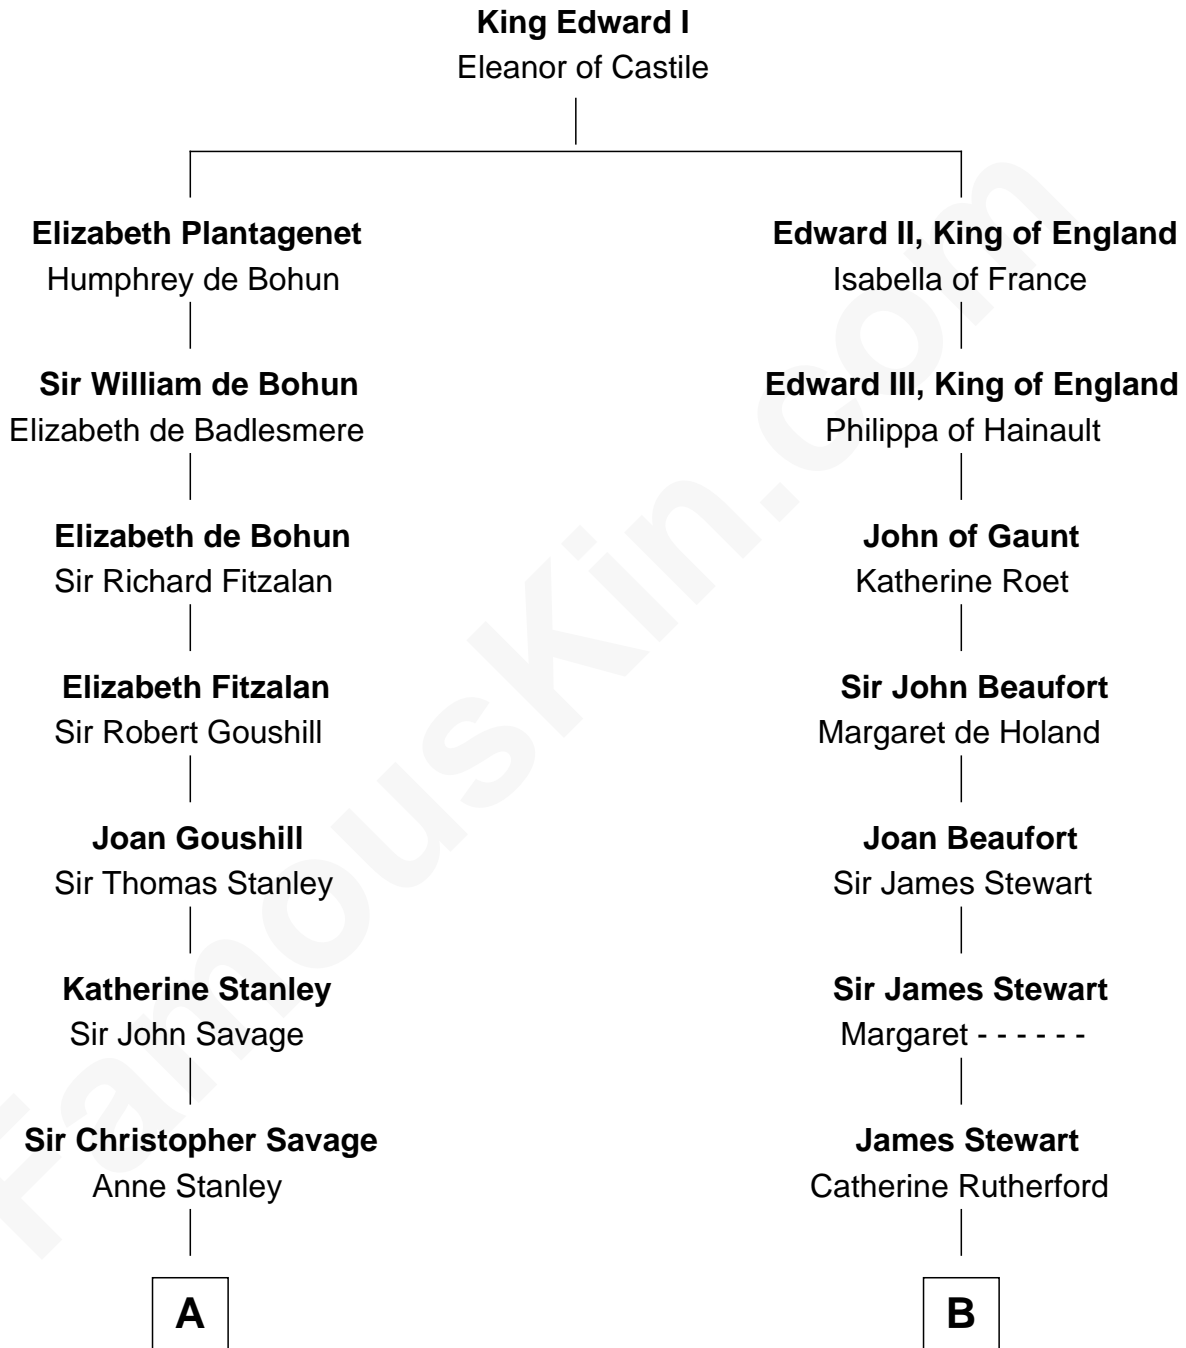

FamousKin.com

Relationship Chart of

Thomas Pynchon

American Novelist

17th cousin 3 times removed of

Noel Coward
Playwright, Actor, and Songwriter

C

—
William Lyon Pynchon

Annie Payne Cogswell

—
William Henry Chichele Pynchon

Carrie Susan Moyses

—
Thomas Ruggles Pynchon

Catherine Frances Bennett

—
Thomas Pynchon

Novelist

FamousKin.com