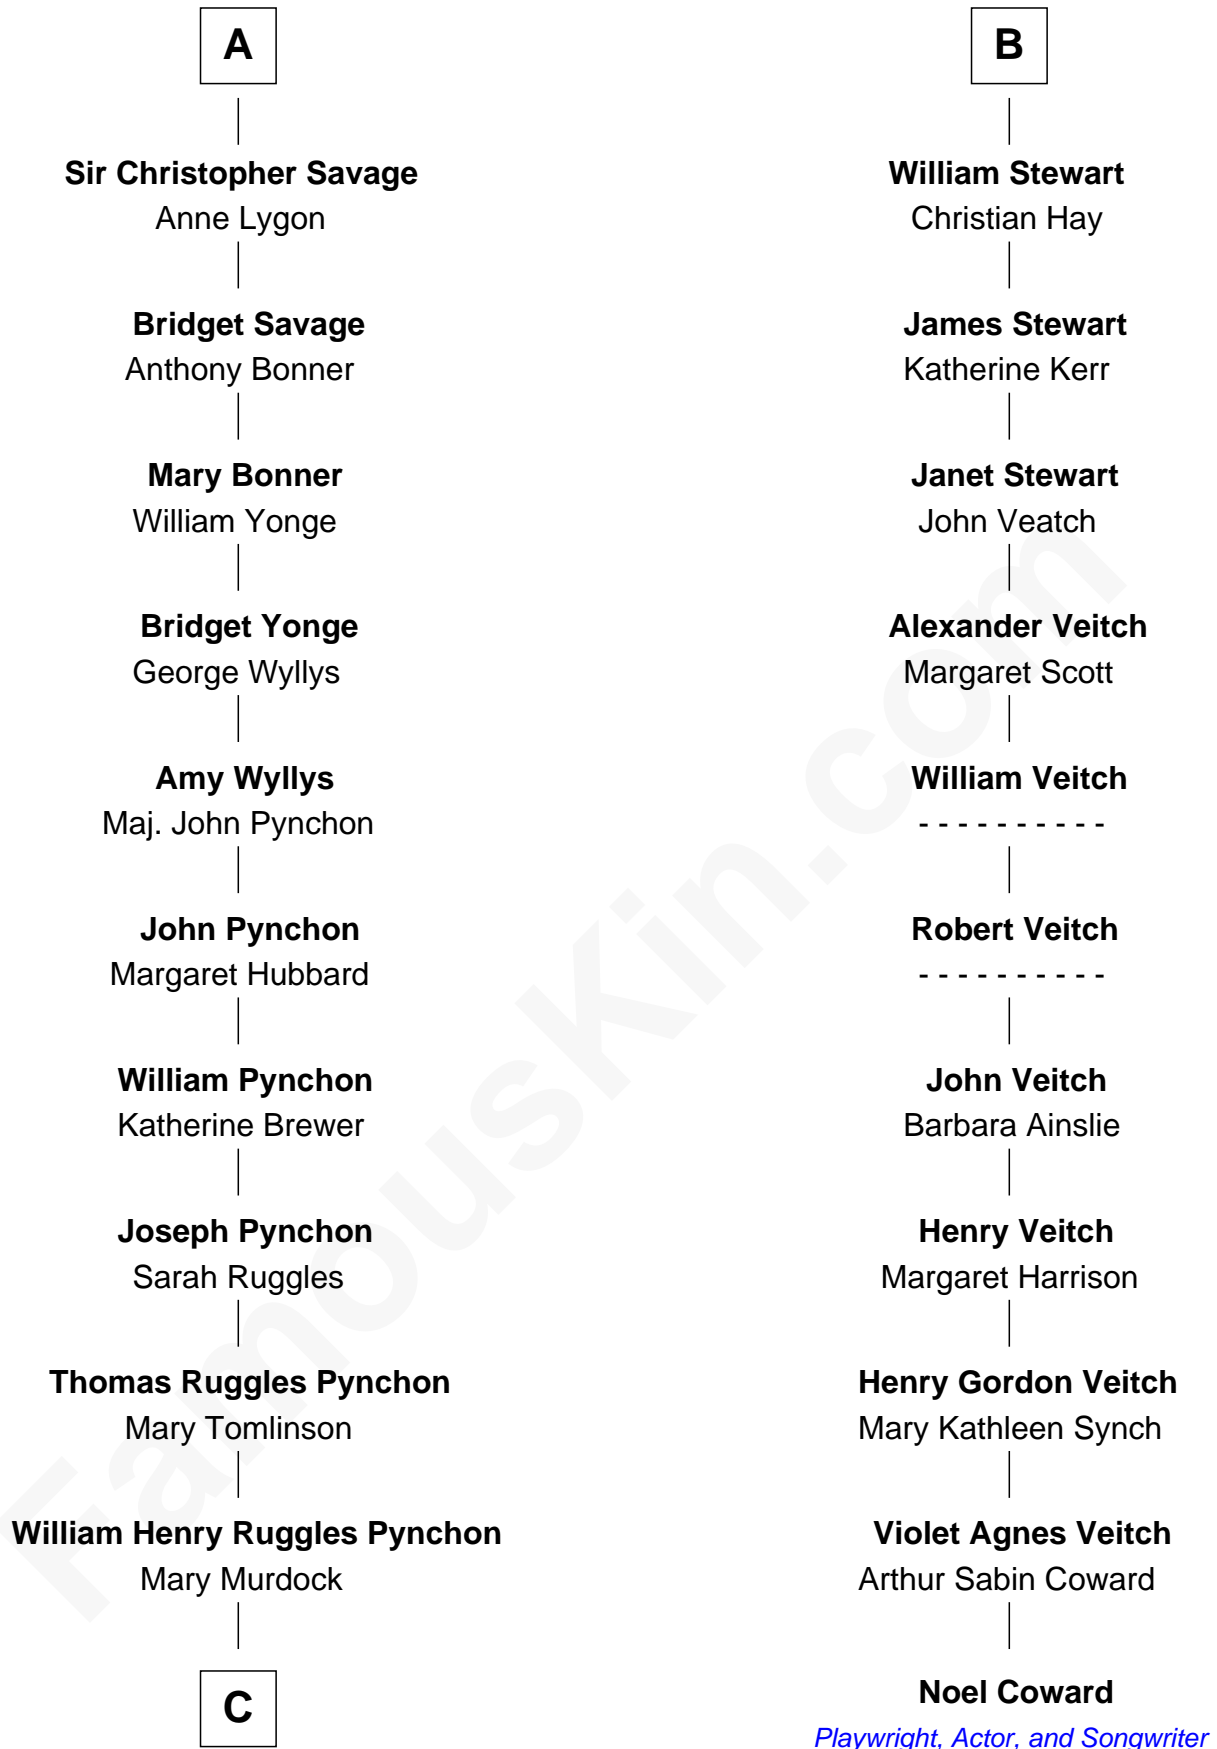

FamousKin.com

Relationship Chart of

Thomas Pynchon

American Novelist

17th cousin 3 times removed of

Noel Coward
Playwright, Actor, and Songwriter

C

—
William Lyon Pynchon

Annie Payne Cogswell

—
William Henry Chichele Pynchon

Carrie Susan Moyses

—
Thomas Ruggles Pynchon

Catherine Frances Bennett

—
Thomas Pynchon

Novelist

FamousKin.com