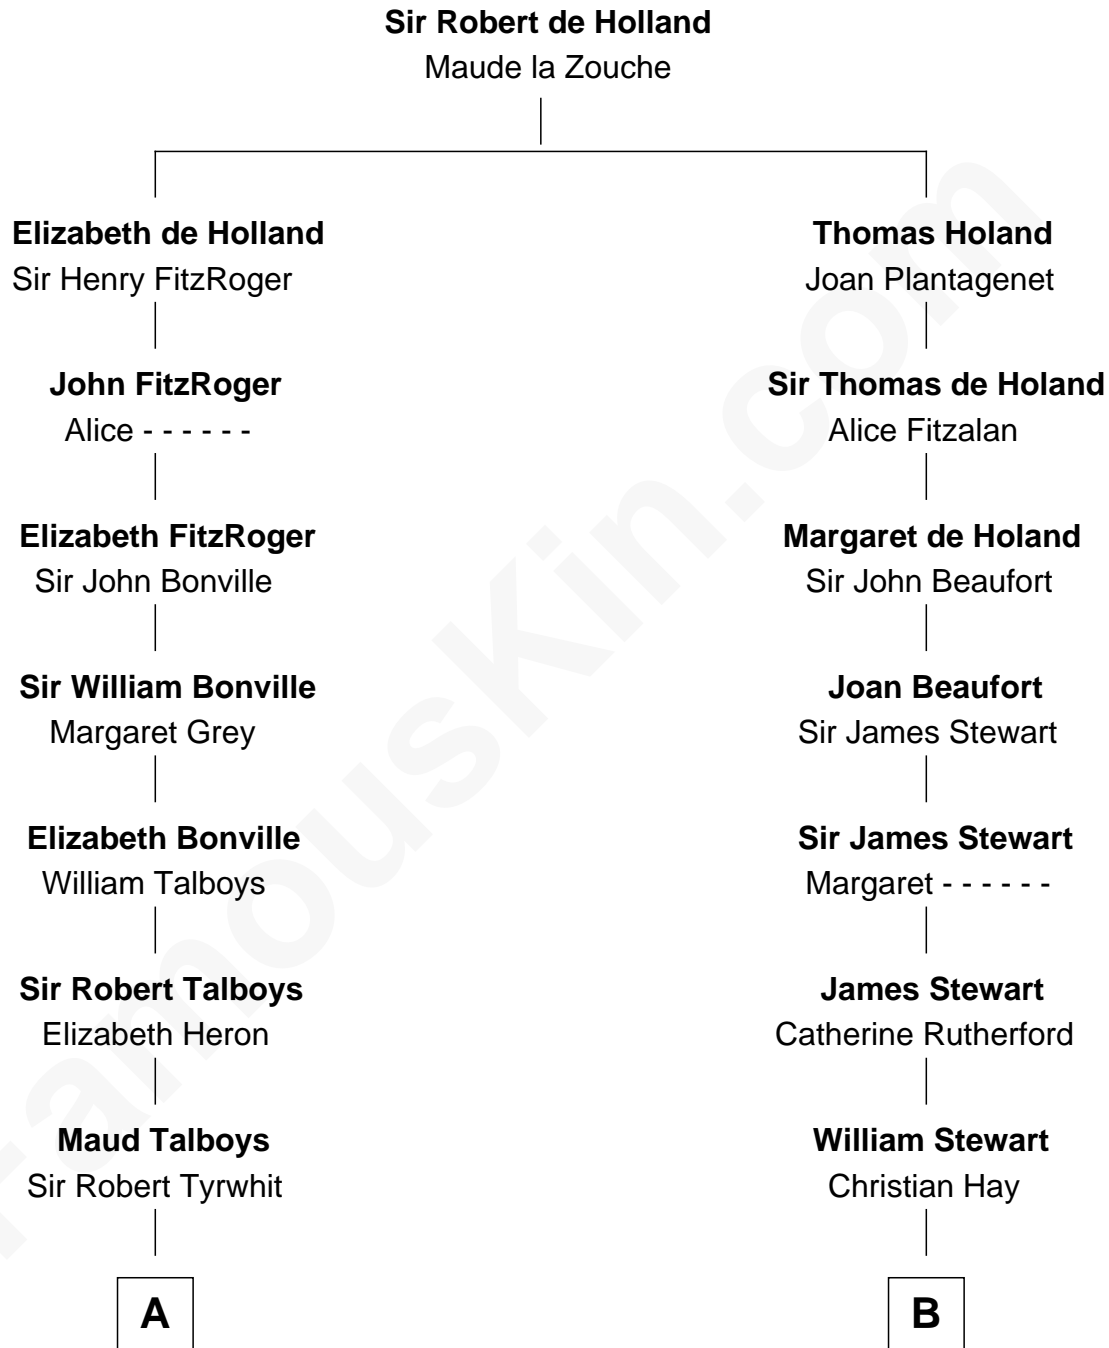

**FamousKin.com**  
**Relationship Chart of**  
**Thomas Pynchon**  
*American Novelist*

**16th cousin 4 times removed of**  
**Noel Coward**  
*Playwright, Actor, and Songwriter*

**C**

—  
**Annie Payne Cogswell**

William Lyon Pynchon

—  
**William Henry Chichele Pynchon**

Carrie Susan Moyses

—  
**Thomas Ruggles Pynchon**

Catherine Frances Bennett

—  
**Thomas Pynchon**

*Novelist*

FamousKin.com