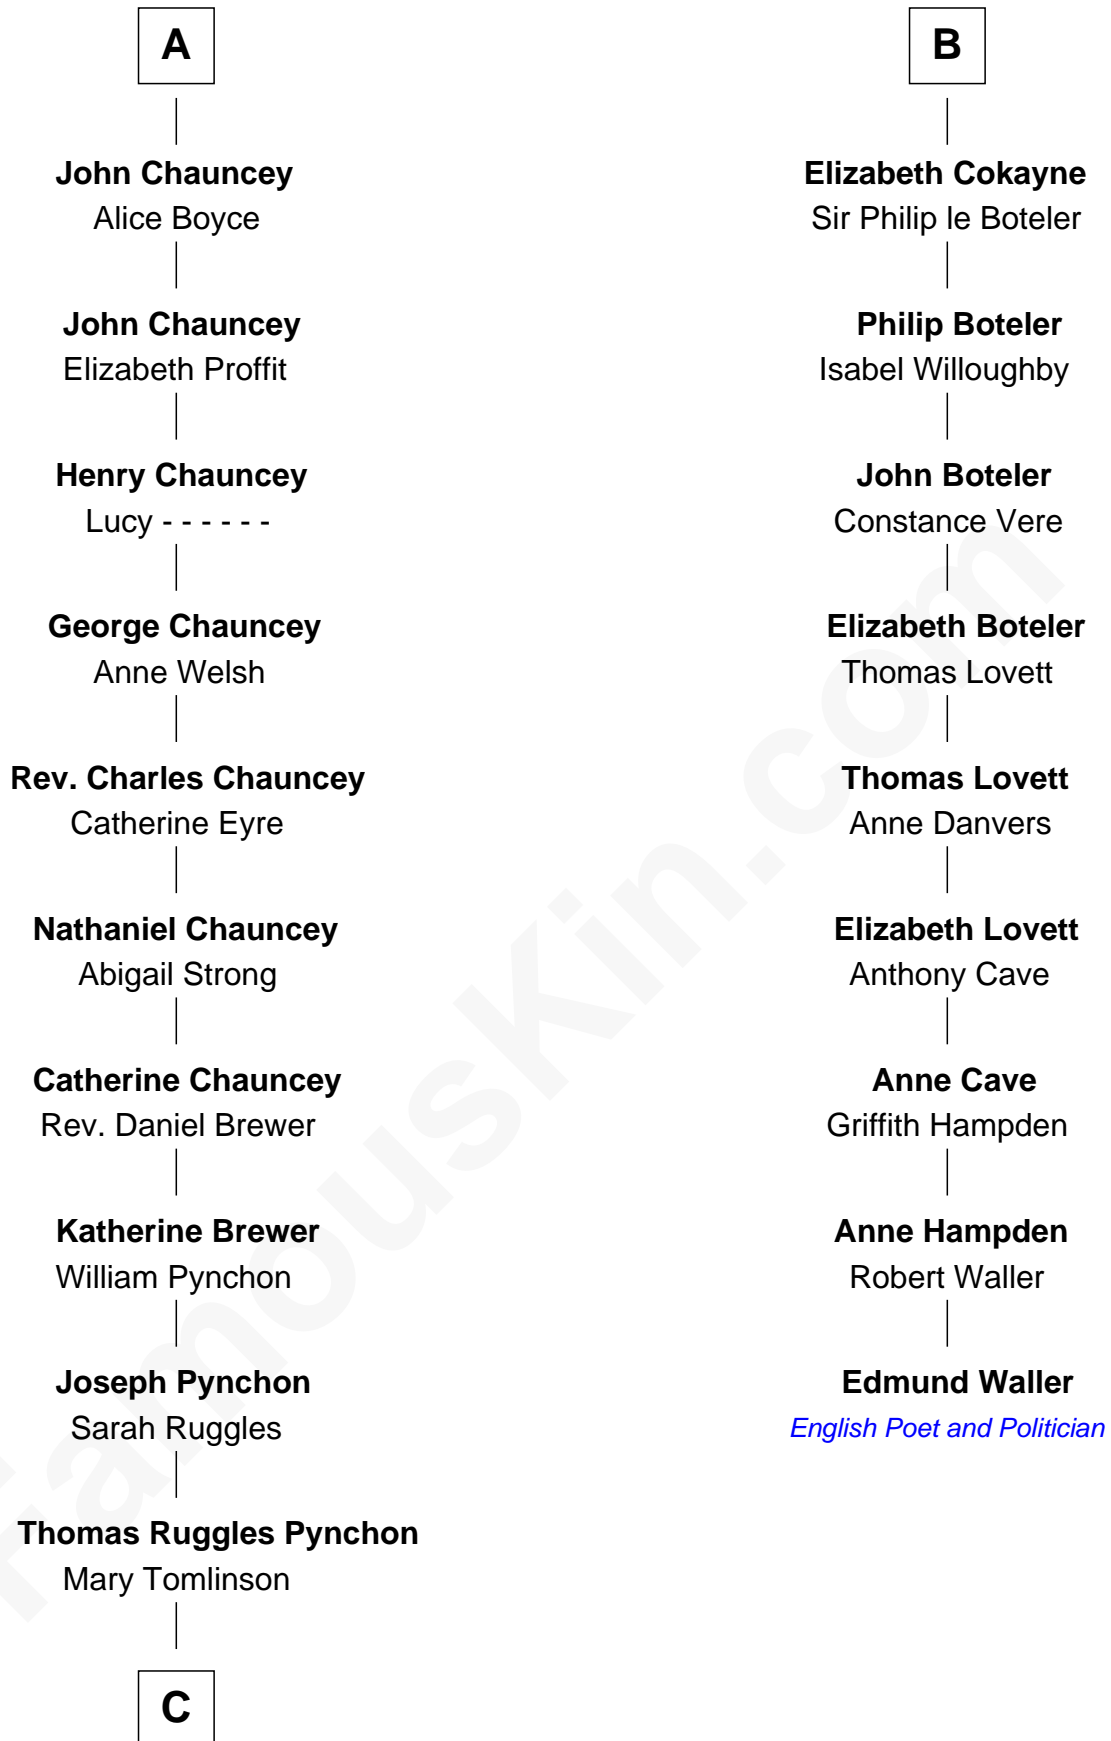

**FamousKin.com**  
**Relationship Chart of**  
**Thomas Pynchon**  
*American Novelist*

15th cousin 6 times removed of  
**Edmund Waller**  
*English Poet and Politician*

**C**

William Henry Ruggles Pynchon

Mary Murdock

William Lyon Pynchon

Annie Payne Cogswell

William Henry Chichele Pynchon

Carrie Susan Moyses

Thomas Ruggles Pynchon

Catherine Frances Bennett

Thomas Pynchon