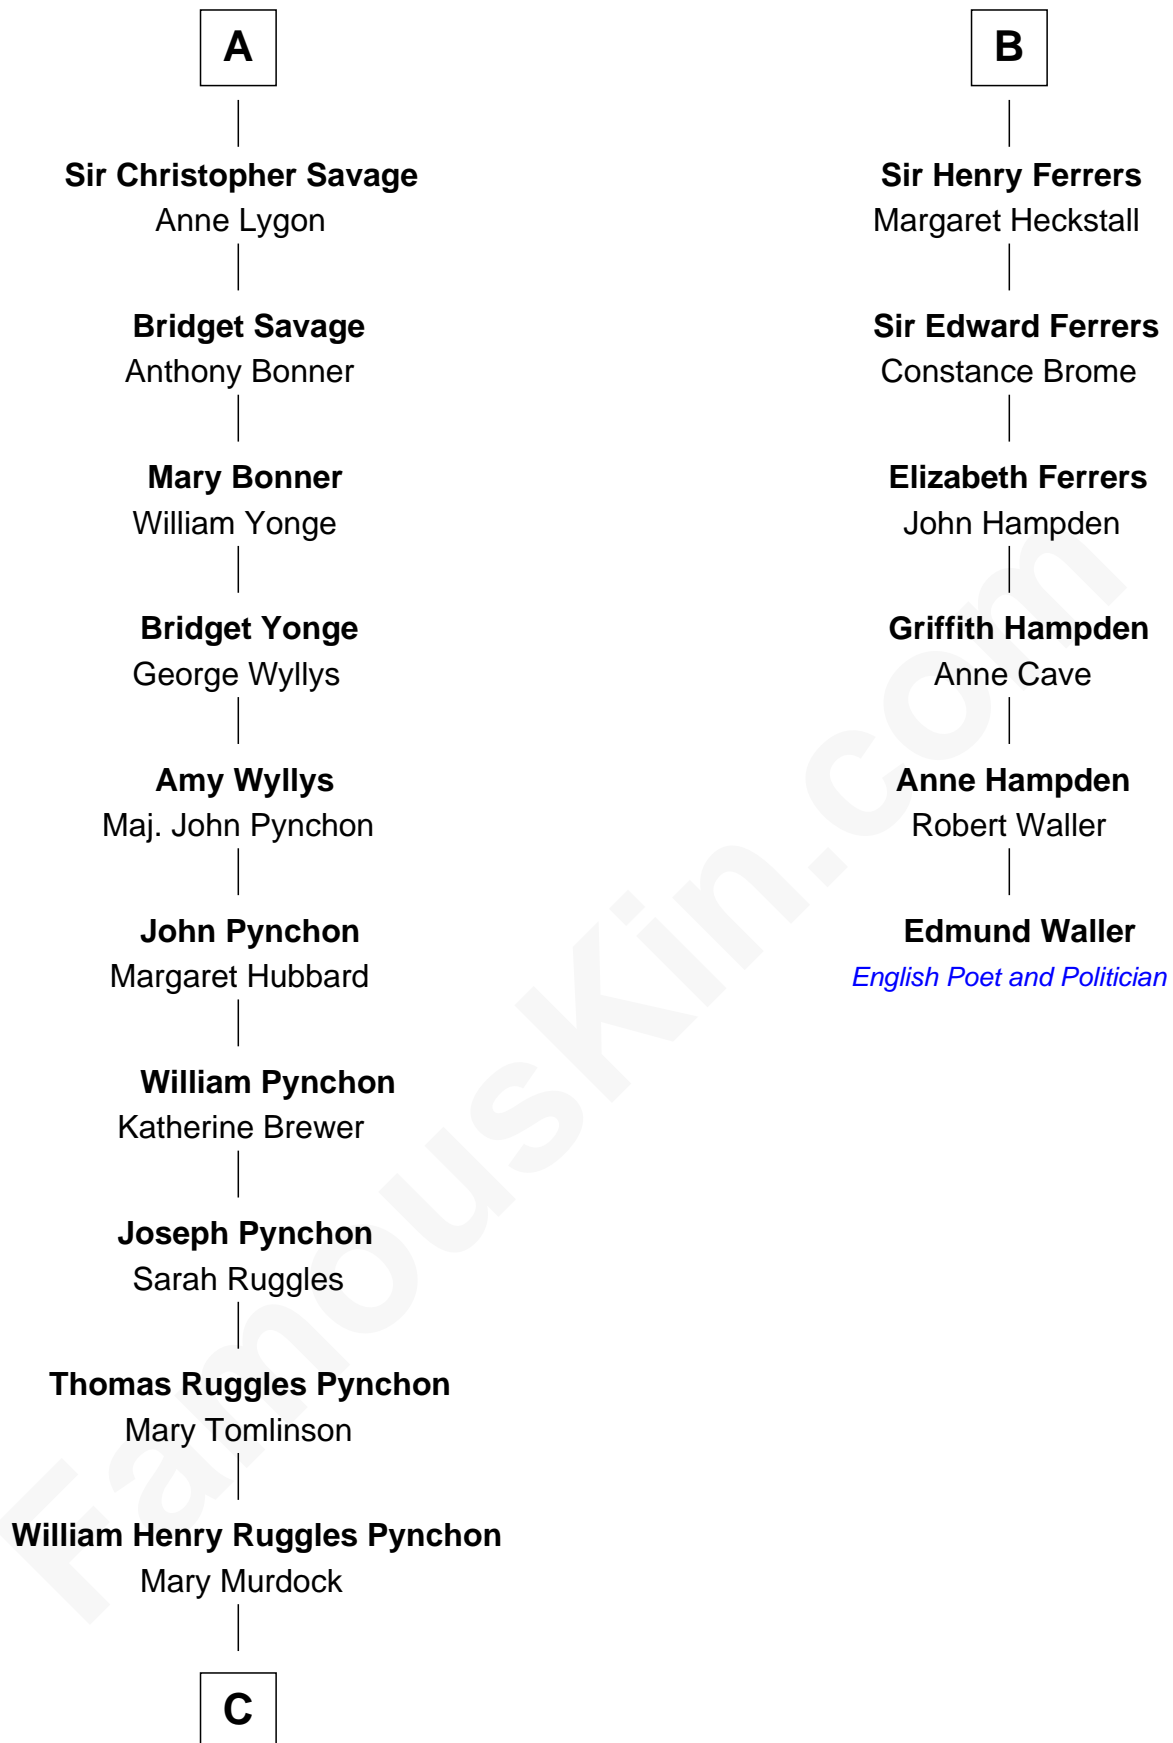

FamousKin.com
Relationship Chart of
Thomas Pynchon
American Novelist

12th cousin 8 times removed of
Edmund Waller
English Poet and Politician

C

—
William Lyon Pynchon

Annie Payne Cogswell

—
William Henry Chichele Pynchon

Carrie Susan Moyses

—
Thomas Ruggles Pynchon

Catherine Frances Bennett

—
Thomas Pynchon

Novelist