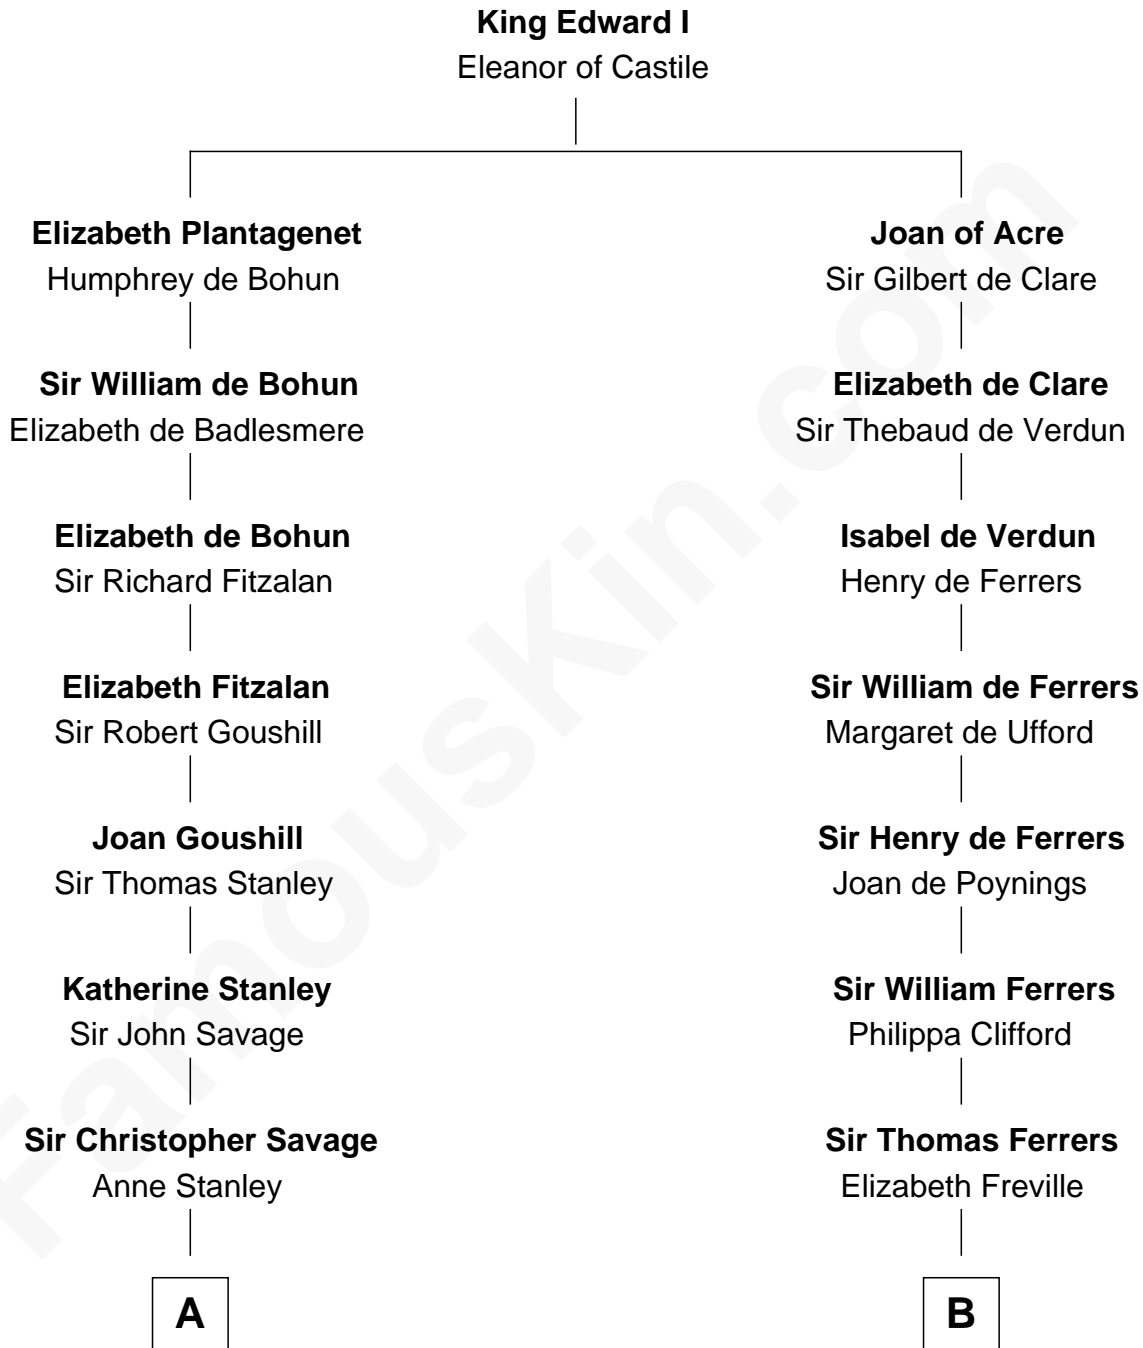

FamousKin.com
Relationship Chart of
Thomas Pynchon
American Novelist

12th cousin 8 times removed of
Edmund Waller
English Poet and Politician

C

—
William Lyon Pynchon

Annie Payne Cogswell

—
William Henry Chichele Pynchon

Carrie Susan Moyses

—
Thomas Ruggles Pynchon

Catherine Frances Bennett

—
Thomas Pynchon

Novelist