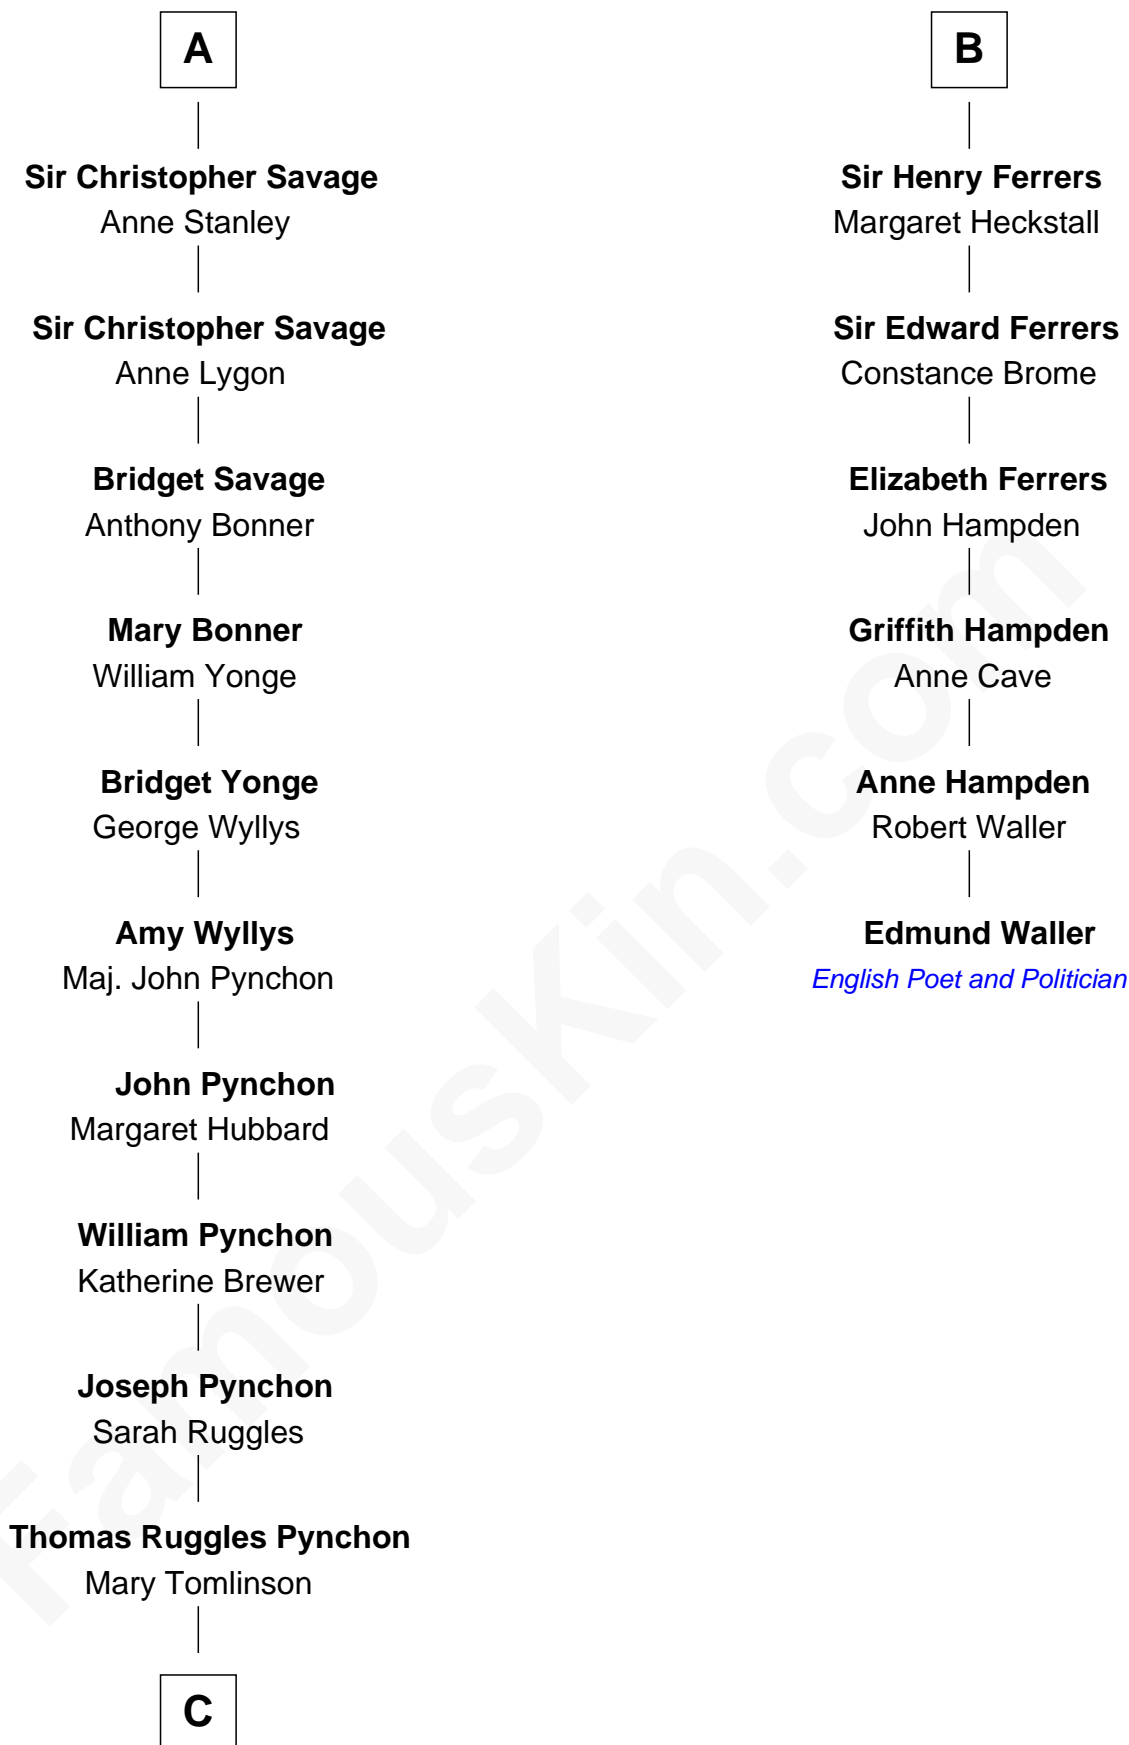

**FamousKin.com**  
**Relationship Chart of**  
**Thomas Pynchon**  
*American Novelist*

**12th cousin 9 times removed of**  
**Edmund Waller**  
*English Poet and Politician*

**C**

William Henry Ruggles Pynchon

Mary Murdock

William Lyon Pynchon

Annie Payne Cogswell

William Henry Chichele Pynchon

Carrie Susan Moyses

Thomas Ruggles Pynchon

Catherine Frances Bennett

Thomas Pynchon