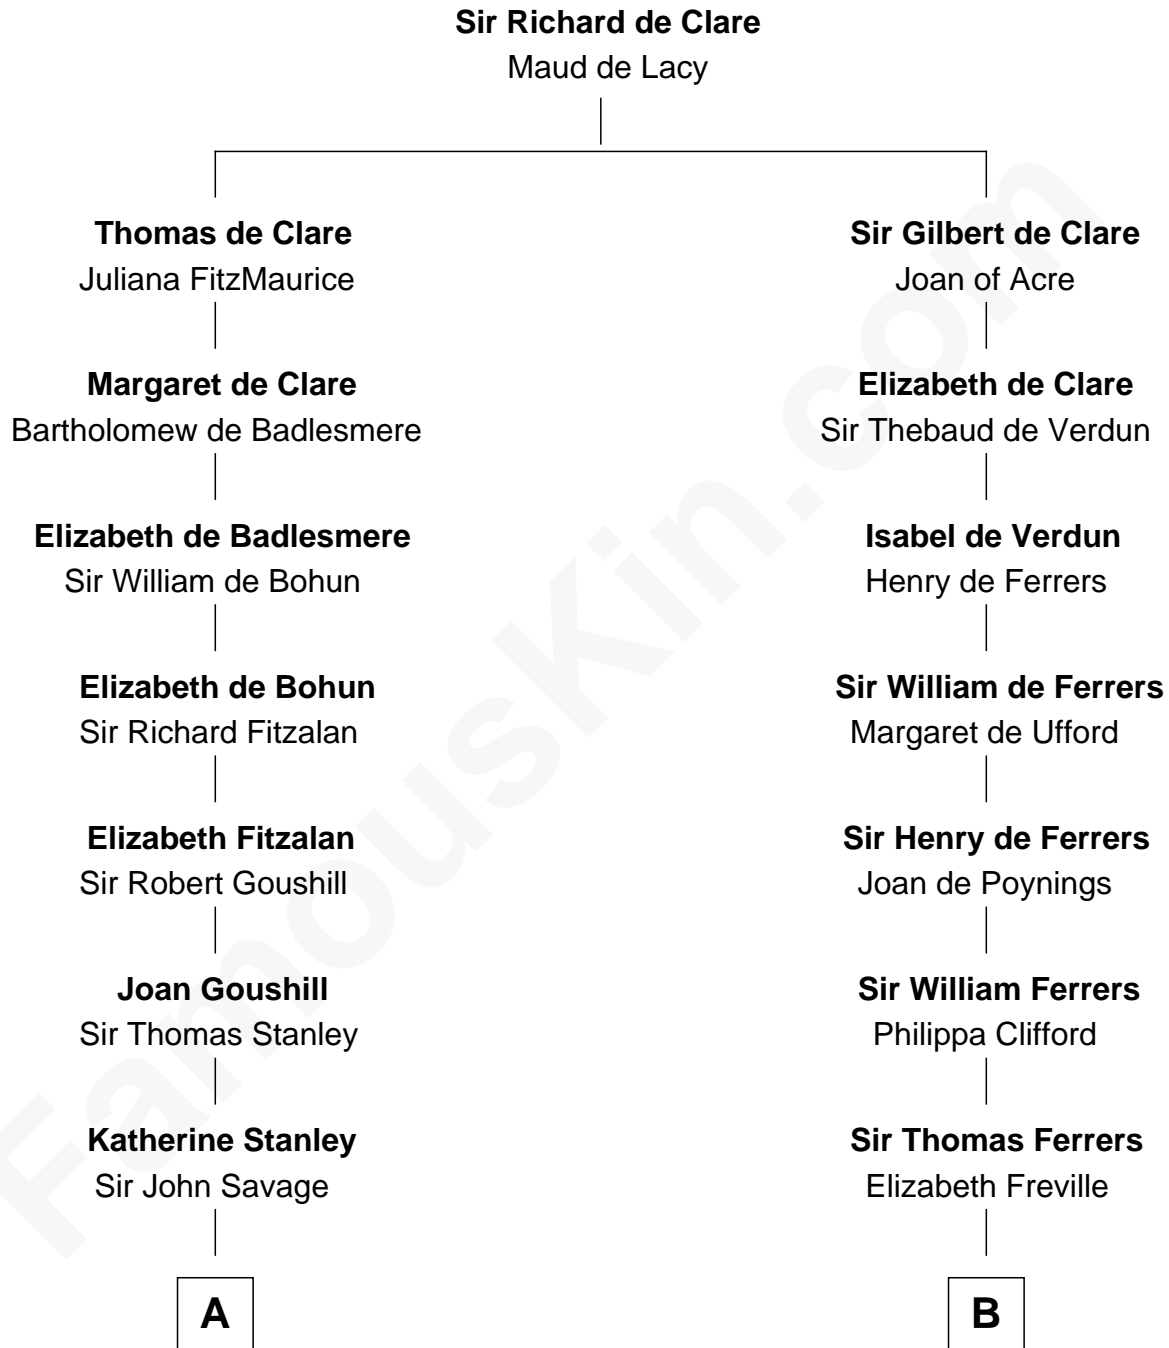

**FamousKin.com**  
**Relationship Chart of**  
**Thomas Pynchon**  
*American Novelist*

**12th cousin 9 times removed of**  
**Edmund Waller**  
*English Poet and Politician*

**C**

William Henry Ruggles Pynchon

Mary Murdock

William Lyon Pynchon

Annie Payne Cogswell

William Henry Chichele Pynchon

Carrie Susan Moyses

Thomas Ruggles Pynchon

Catherine Frances Bennett

Thomas Pynchon