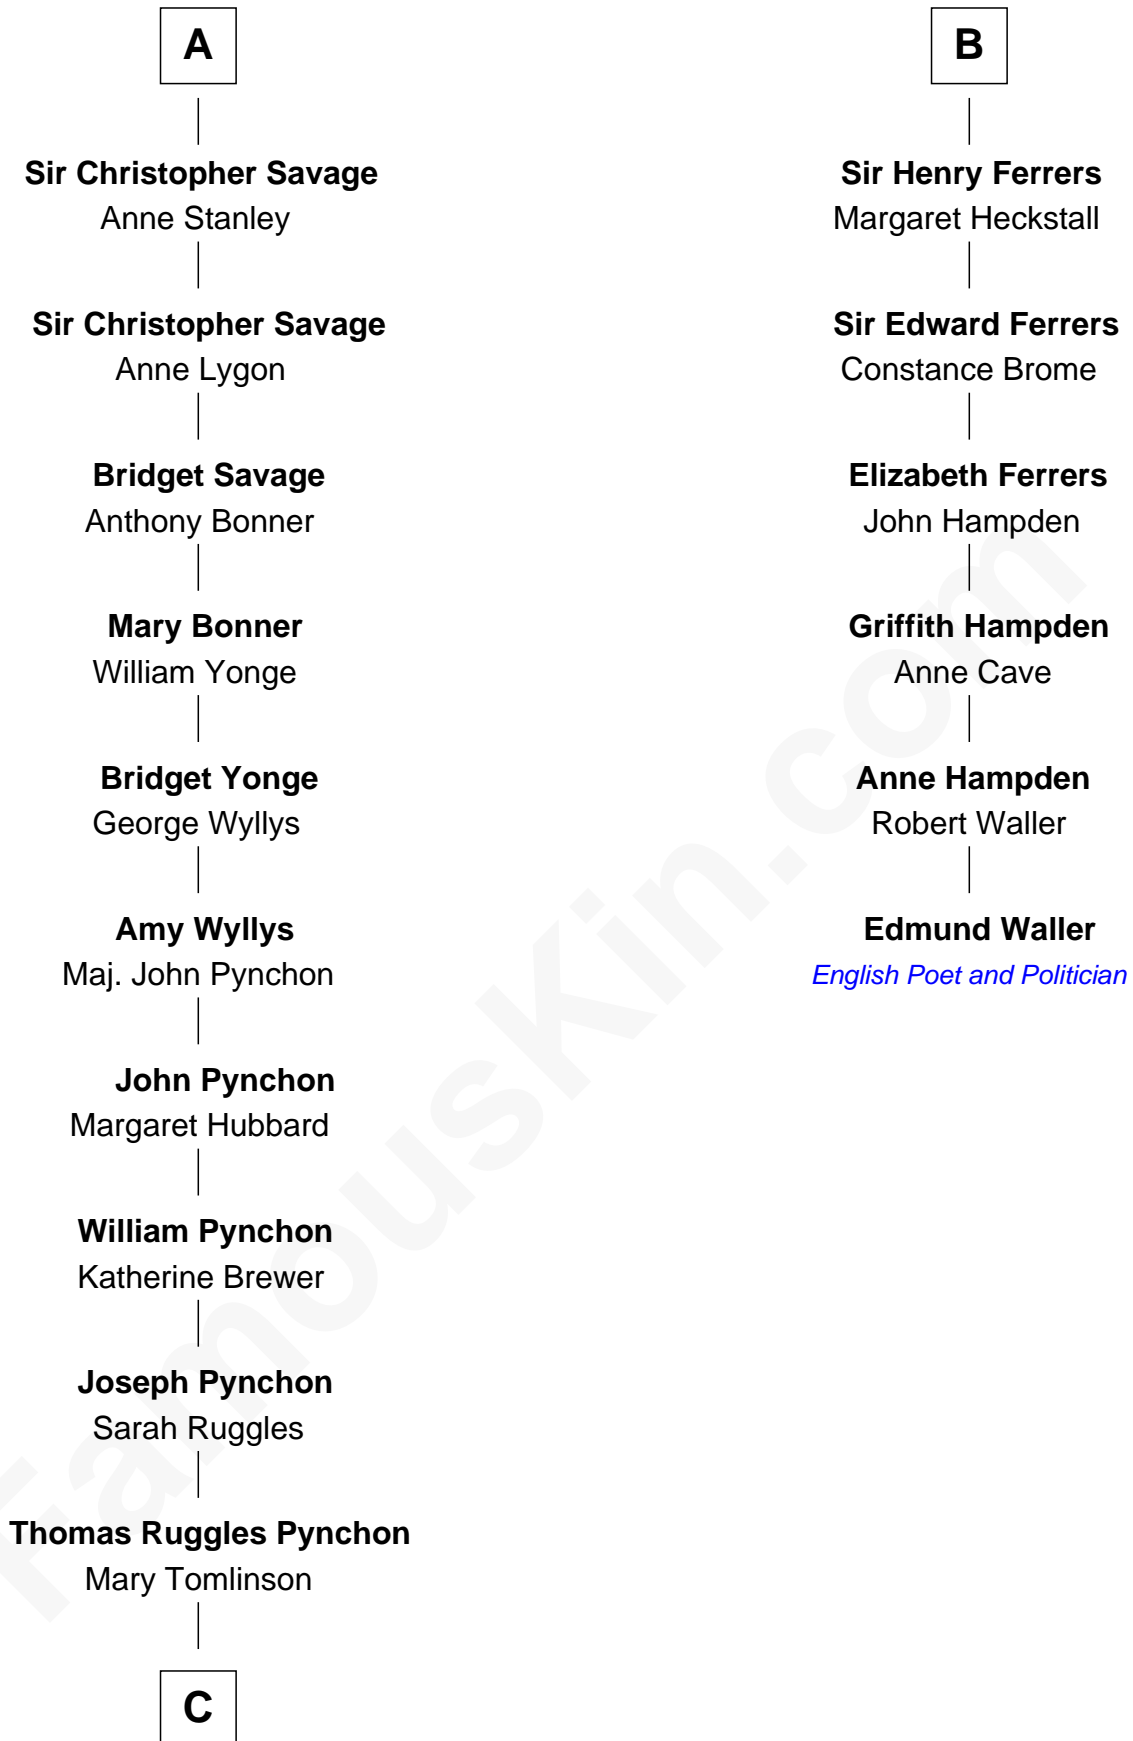

**FamousKin.com**  
**Relationship Chart of**  
**Thomas Pynchon**  
*American Novelist*

**12th cousin 9 times removed of**  
**Edmund Waller**  
*English Poet and Politician*

**C**

William Henry Ruggles Pynchon

Mary Murdock

William Lyon Pynchon

Annie Payne Cogswell

William Henry Chichele Pynchon

Carrie Susan Moyses

Thomas Ruggles Pynchon

Catherine Frances Bennett

Thomas Pynchon