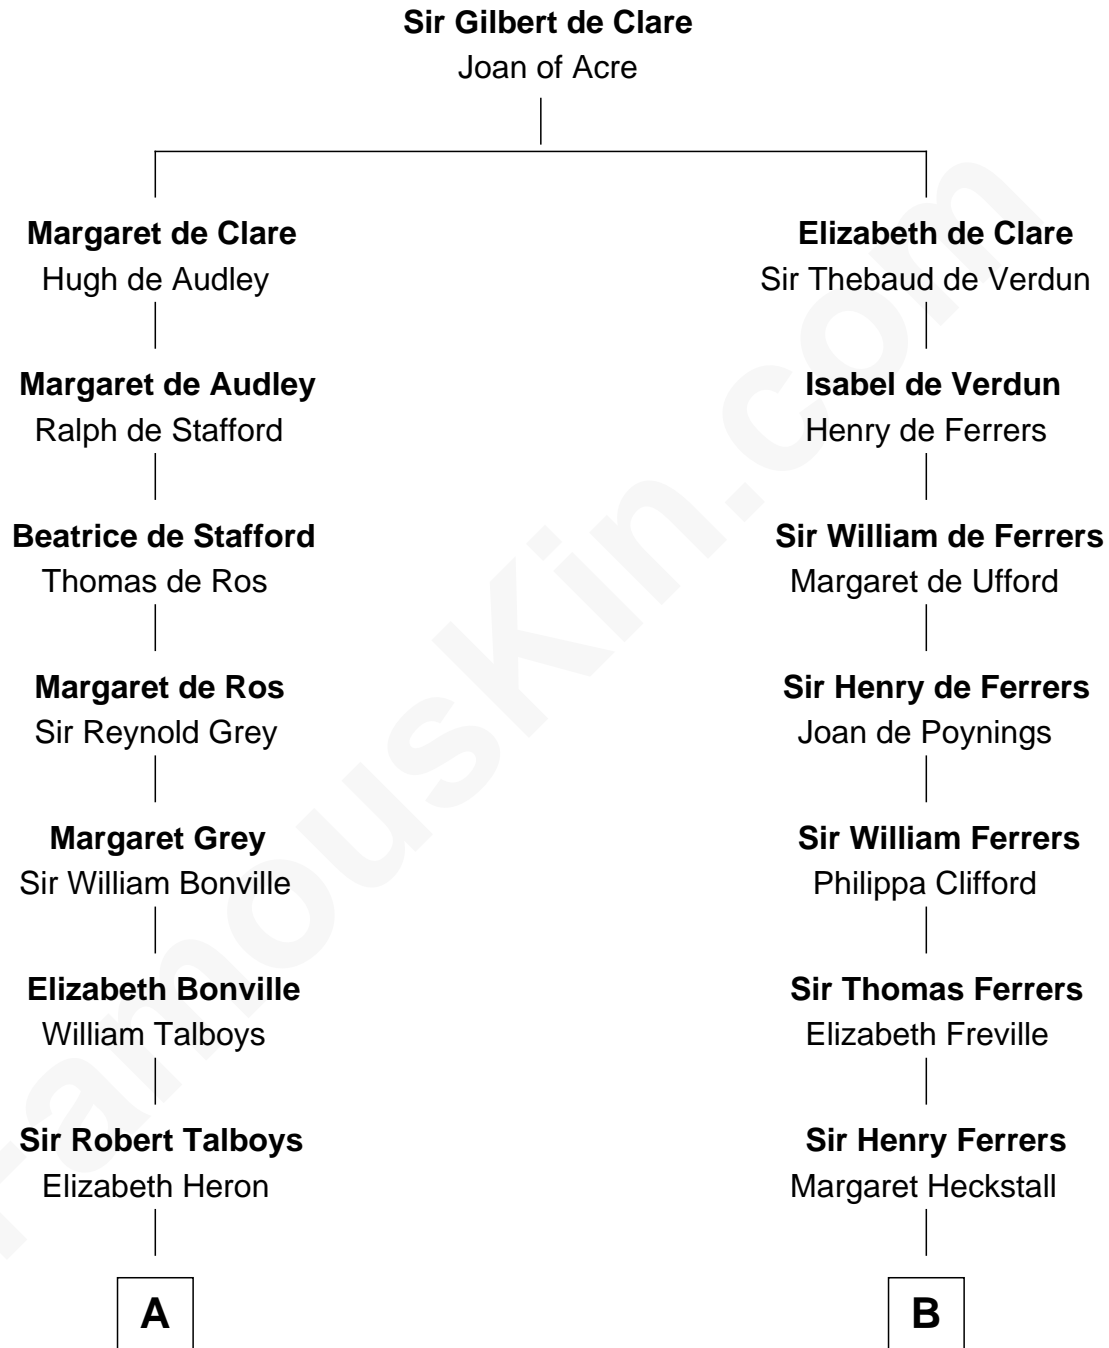

**FamousKin.com**  
**Relationship Chart of**  
**Thomas Pynchon**  
*American Novelist*

**11th cousin 10 times removed of**  
**Edmund Waller**  
*English Poet and Politician*

**C**

—  
**Dr. William Henry Cogswell**

Lucretia Anne Payne

—  
**Annie Payne Cogswell**

William Lyon Pynchon

—  
**William Henry Chichele Pynchon**

Carrie Susan Moyses

—  
**Thomas Ruggles Pynchon**

Catherine Frances Bennett

—  
**Thomas Pynchon**