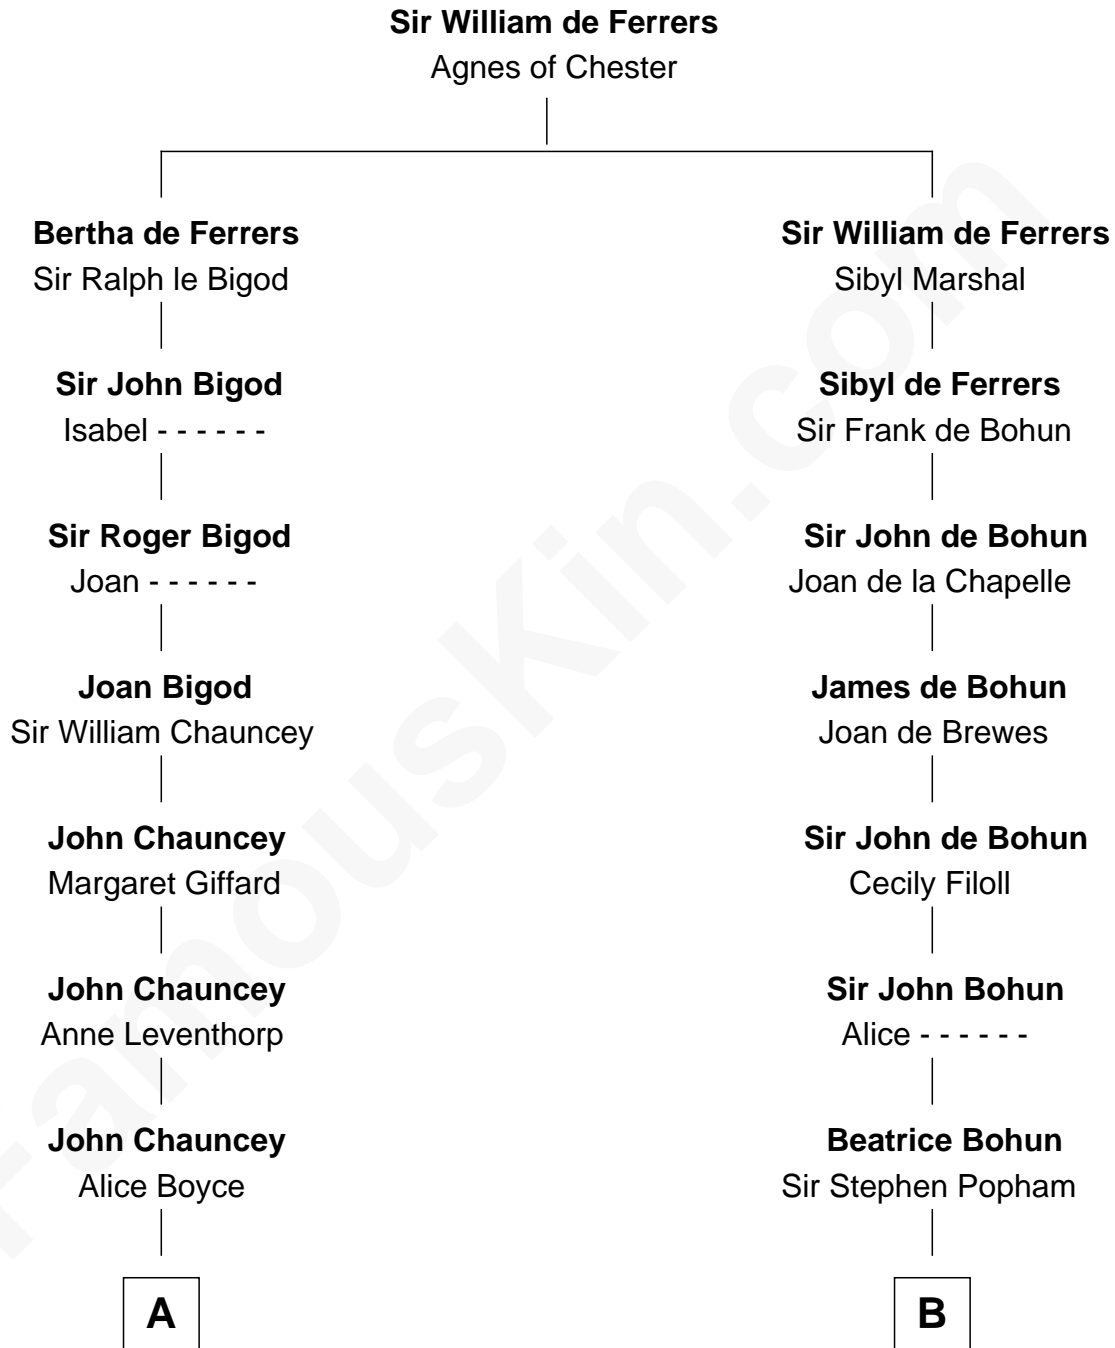

FamousKin.com
Relationship Chart of
Thomas Pynchon
American Novelist

13th cousin 7 times removed of
Edmund Waller
English Poet and Politician

C

—
William Lyon Pynchon

Annie Payne Cogswell

—
William Henry Chichele Pynchon

Carrie Susan Moyses

—
Thomas Ruggles Pynchon

Catherine Frances Bennett

—
Thomas Pynchon

Novelist