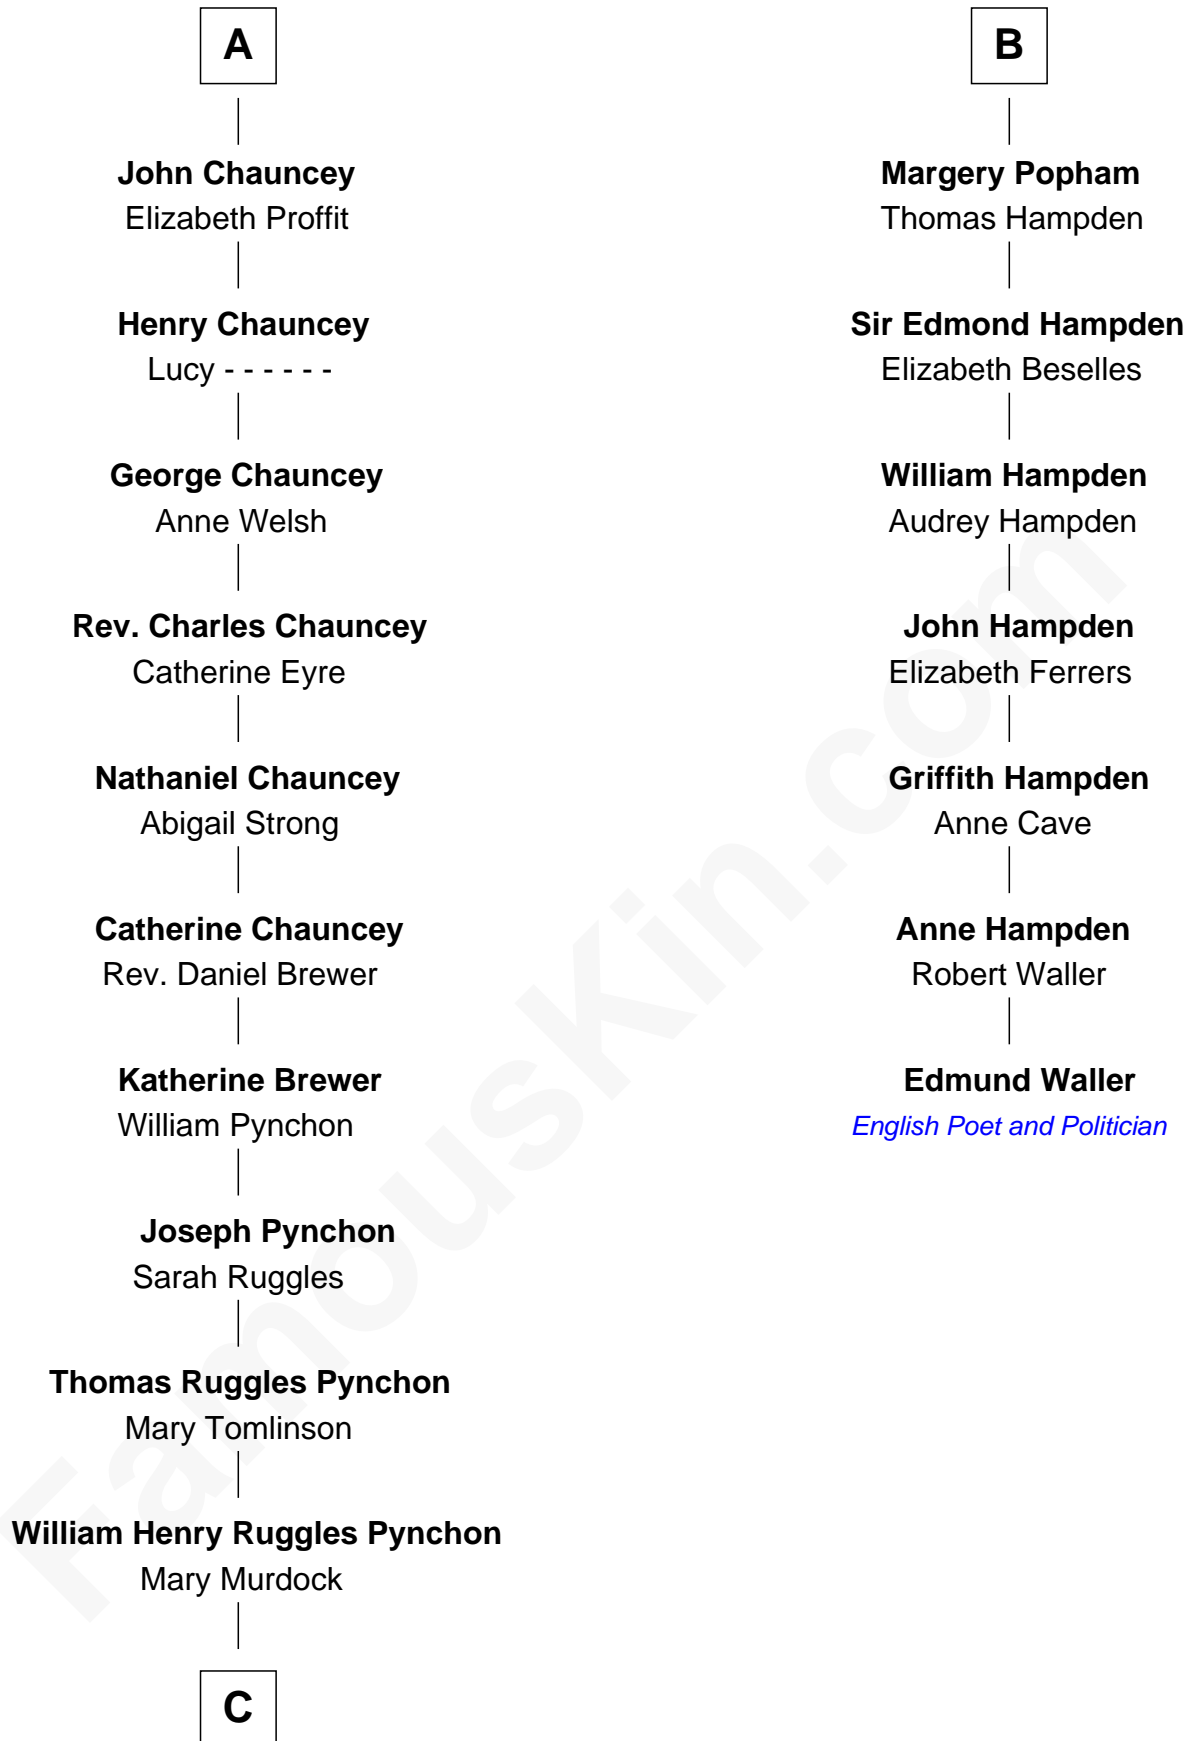

FamousKin.com
Relationship Chart of
Thomas Pynchon
American Novelist

13th cousin 7 times removed of
Edmund Waller
English Poet and Politician

C

—
William Lyon Pynchon

Annie Payne Cogswell

—
William Henry Chichele Pynchon

Carrie Susan Moyses

—
Thomas Ruggles Pynchon

Catherine Frances Bennett

—
Thomas Pynchon

Novelist