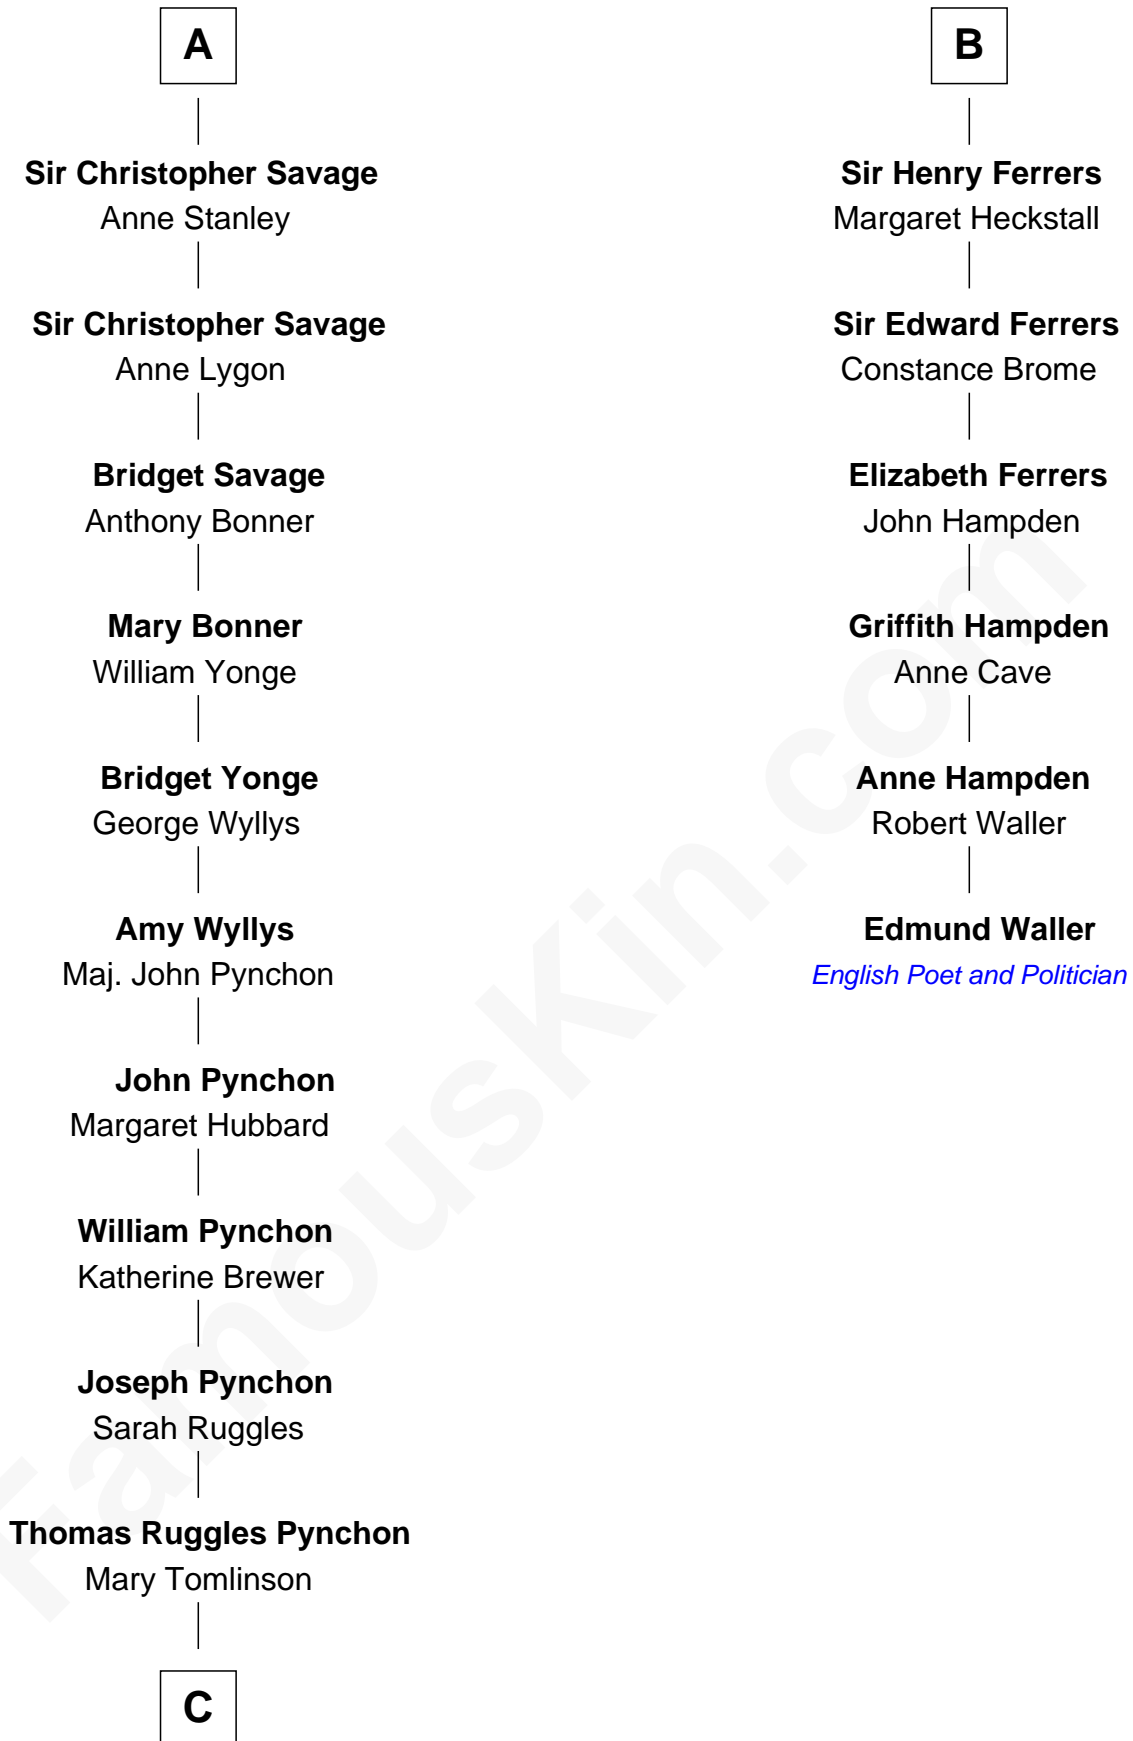

FamousKin.com
Relationship Chart of
Thomas Pynchon
American Novelist

12th cousin 9 times removed of
Edmund Waller
English Poet and Politician

Sir Humphrey de Bohun
 Eleanor de Braiose

C

William Henry Ruggles Pynchon

Mary Murdock

William Lyon Pynchon

Annie Payne Cogswell

William Henry Chichele Pynchon

Carrie Susan Moyses

Thomas Ruggles Pynchon

Catherine Frances Bennett

Thomas Pynchon