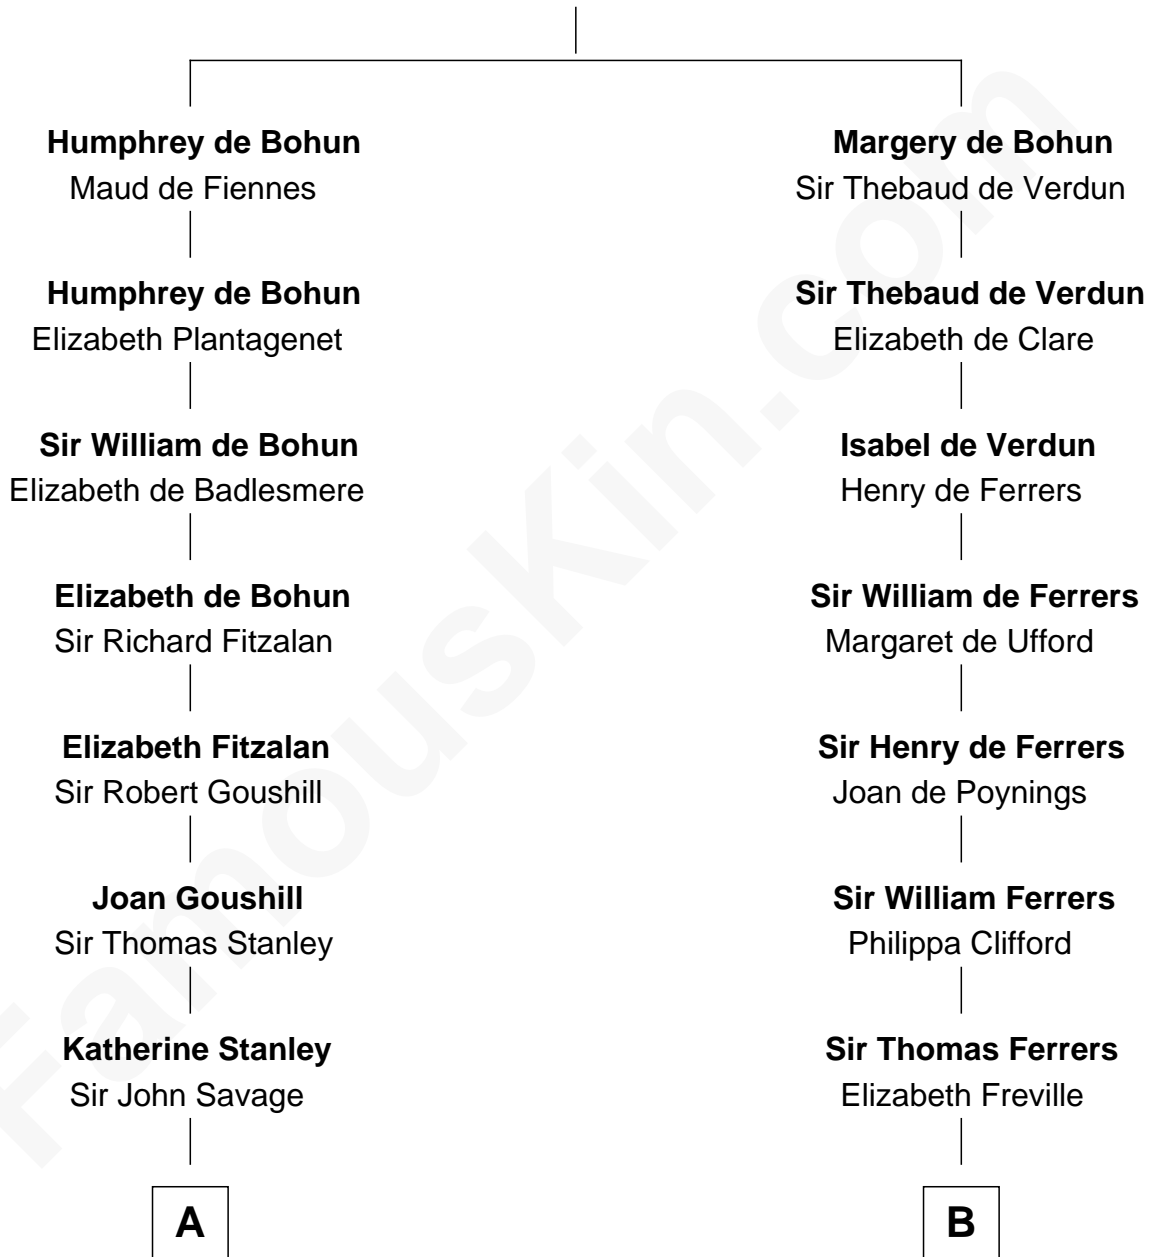

FamousKin.com
Relationship Chart of
Thomas Pynchon
American Novelist

12th cousin 9 times removed of
Edmund Waller
English Poet and Politician

Sir Humphrey de Bohun
 Eleanor de Braiose

C

William Henry Ruggles Pynchon

Mary Murdock

William Lyon Pynchon

Annie Payne Cogswell

William Henry Chichele Pynchon

Carrie Susan Moyses

Thomas Ruggles Pynchon

Catherine Frances Bennett

Thomas Pynchon