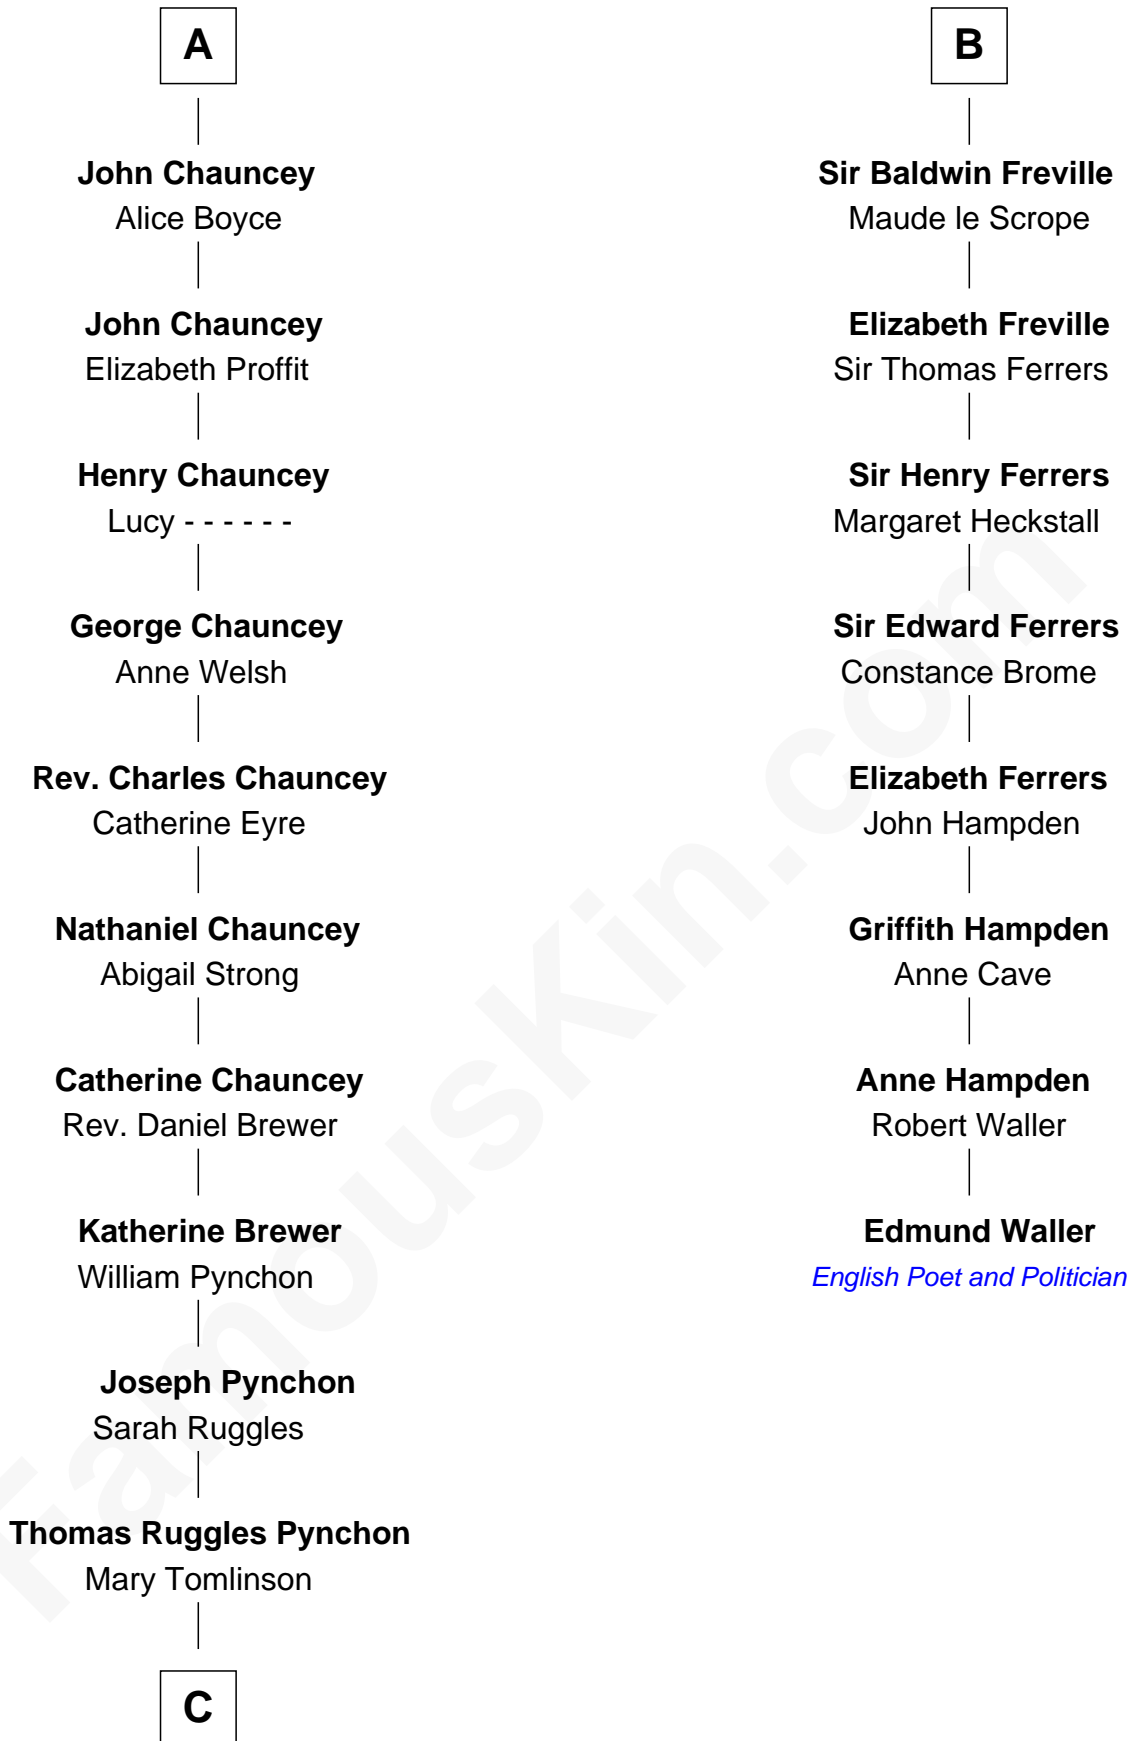

FamousKin.com
Relationship Chart of
Thomas Pynchon
American Novelist

14th cousin 7 times removed of
Edmund Waller
English Poet and Politician

C

William Henry Ruggles Pynchon

Mary Murdock

William Lyon Pynchon

Annie Payne Cogswell

William Henry Chichele Pynchon

Carrie Susan Moyses

Thomas Ruggles Pynchon

Catherine Frances Bennett

Thomas Pynchon

Novelist

FamousKin.com