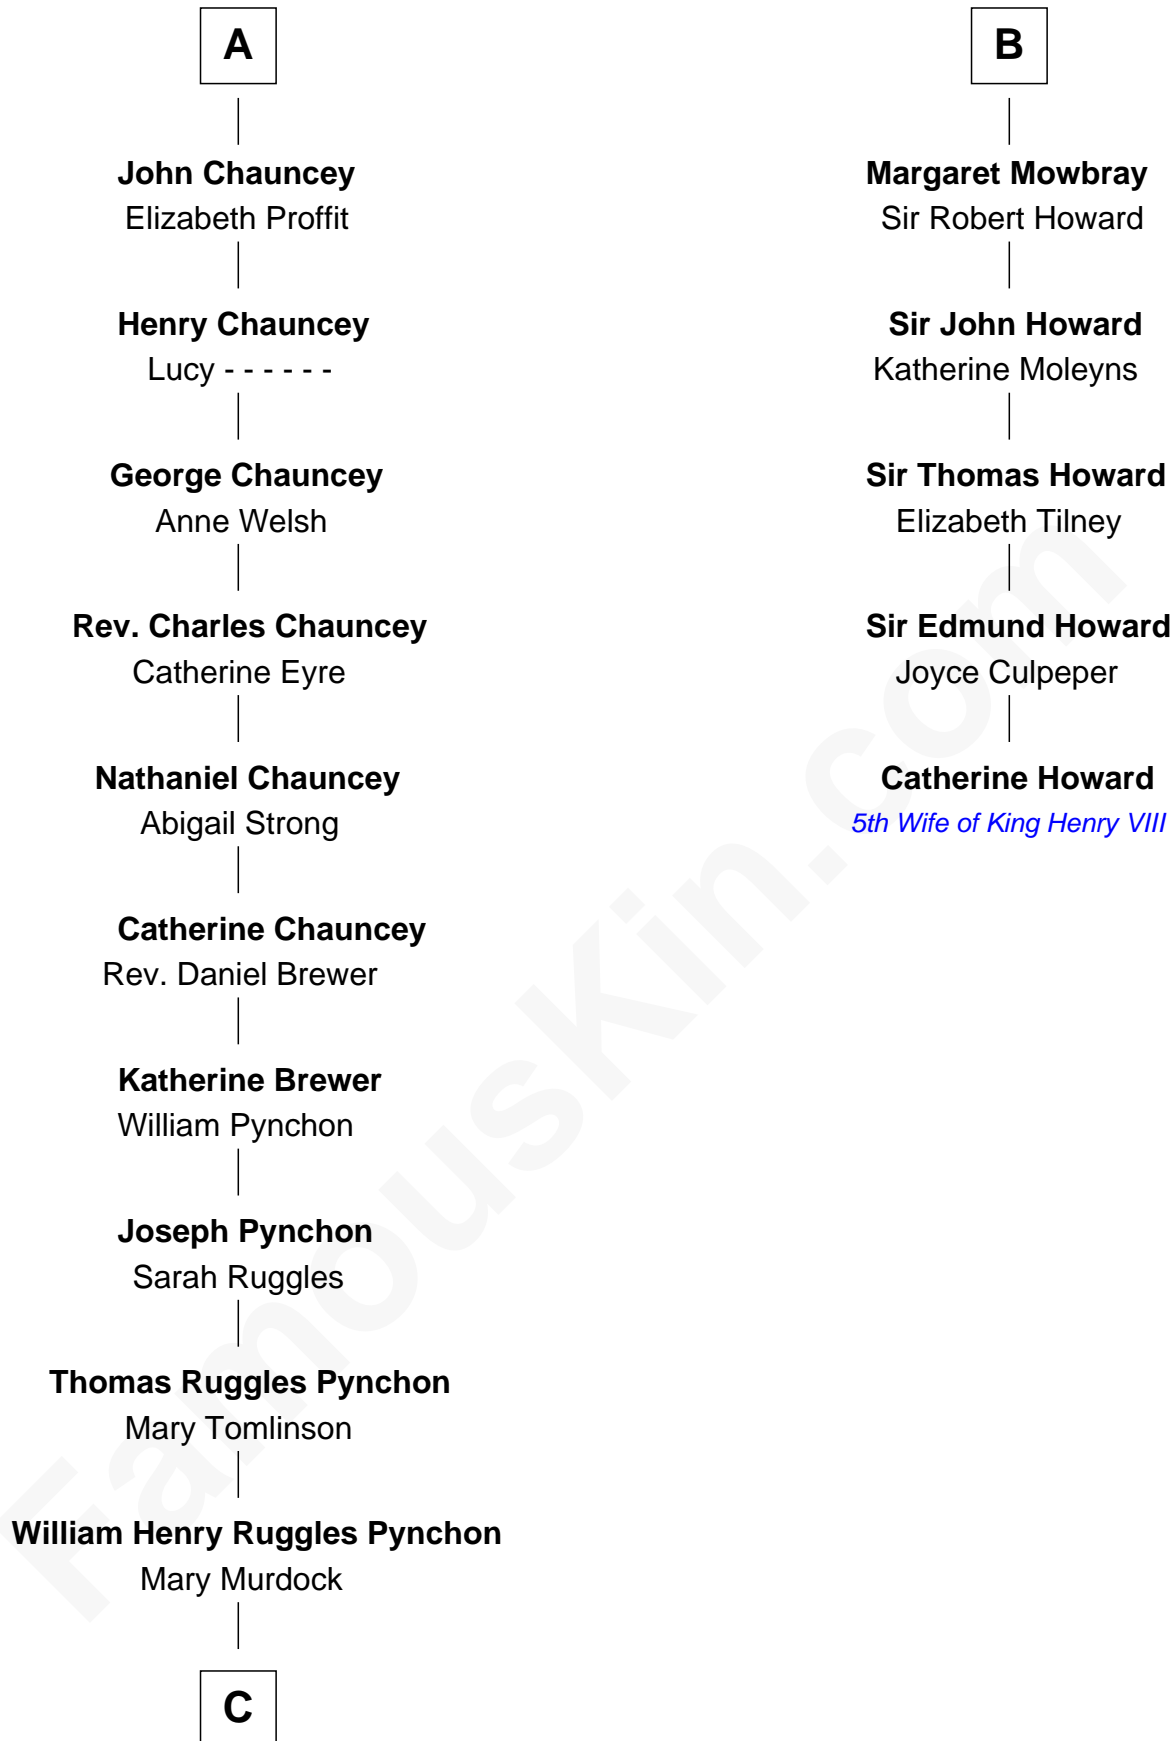

FamousKin.com
Relationship Chart of
Thomas Pynchon
American Novelist

11th cousin 9 times removed of

Catherine Howard
5th Wife of King Henry VIII

C

—
William Lyon Pynchon

Annie Payne Cogswell

—
William Henry Chichele Pynchon

Carrie Susan Moyses

—
Thomas Ruggles Pynchon

Catherine Frances Bennett

—
Thomas Pynchon

Novelist