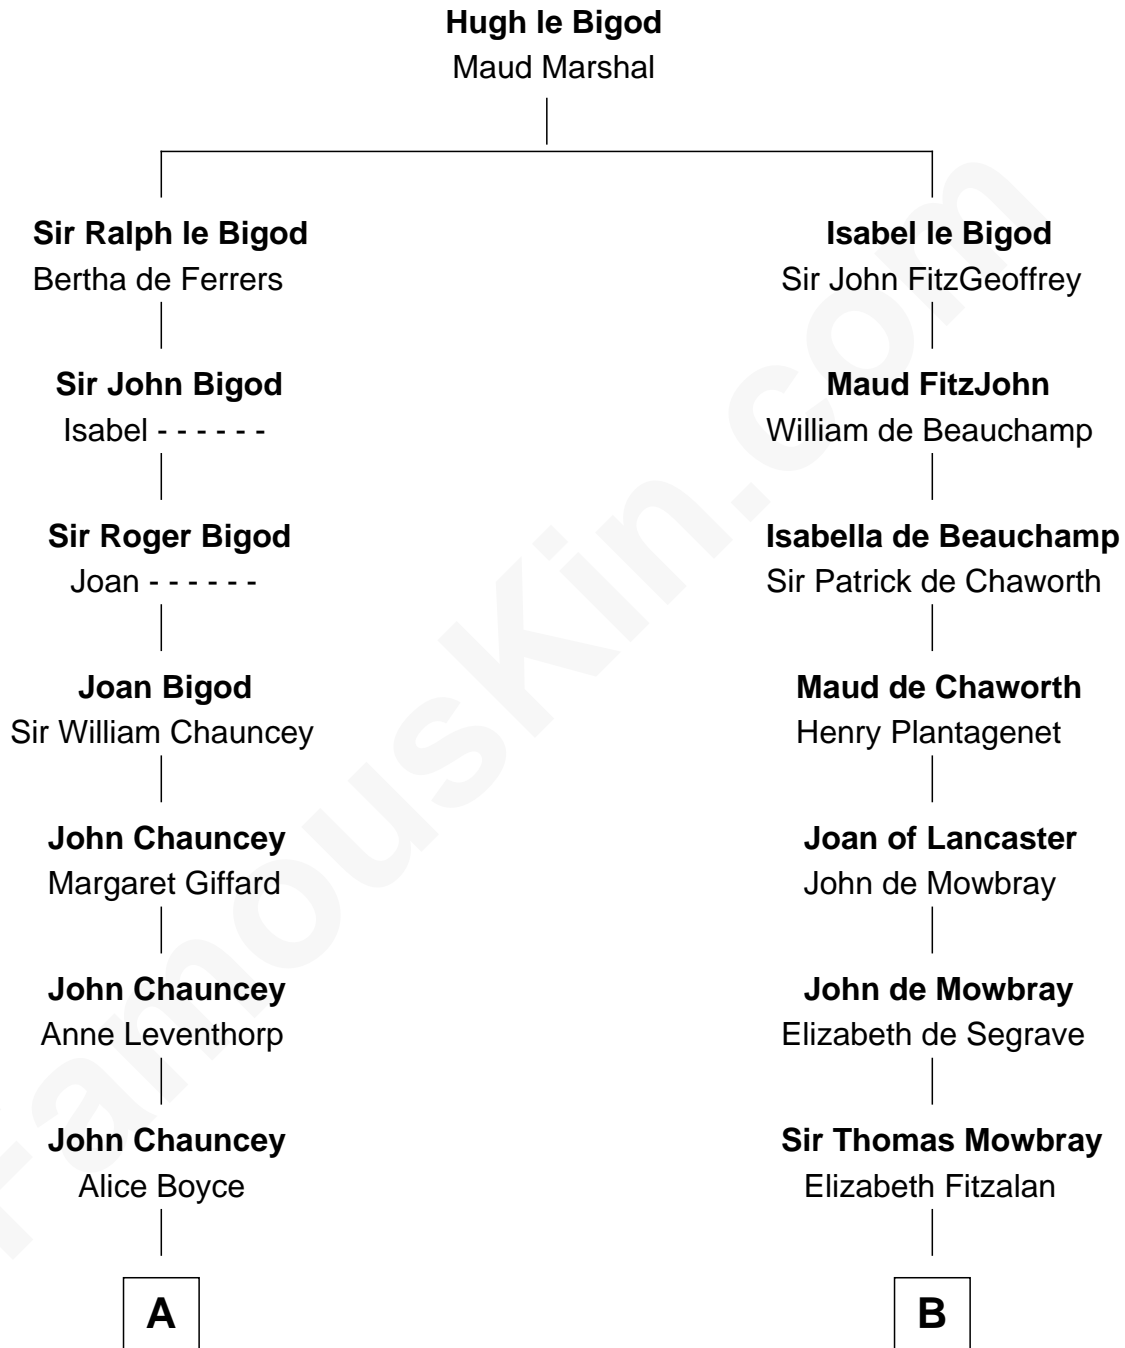

FamousKin.com
Relationship Chart of
Thomas Pynchon
American Novelist

11th cousin 9 times removed of

Catherine Howard
5th Wife of King Henry VIII

C

—
William Lyon Pynchon

Annie Payne Cogswell

—
William Henry Chichele Pynchon

Carrie Susan Moyses

—
Thomas Ruggles Pynchon

Catherine Frances Bennett

—
Thomas Pynchon

Novelist