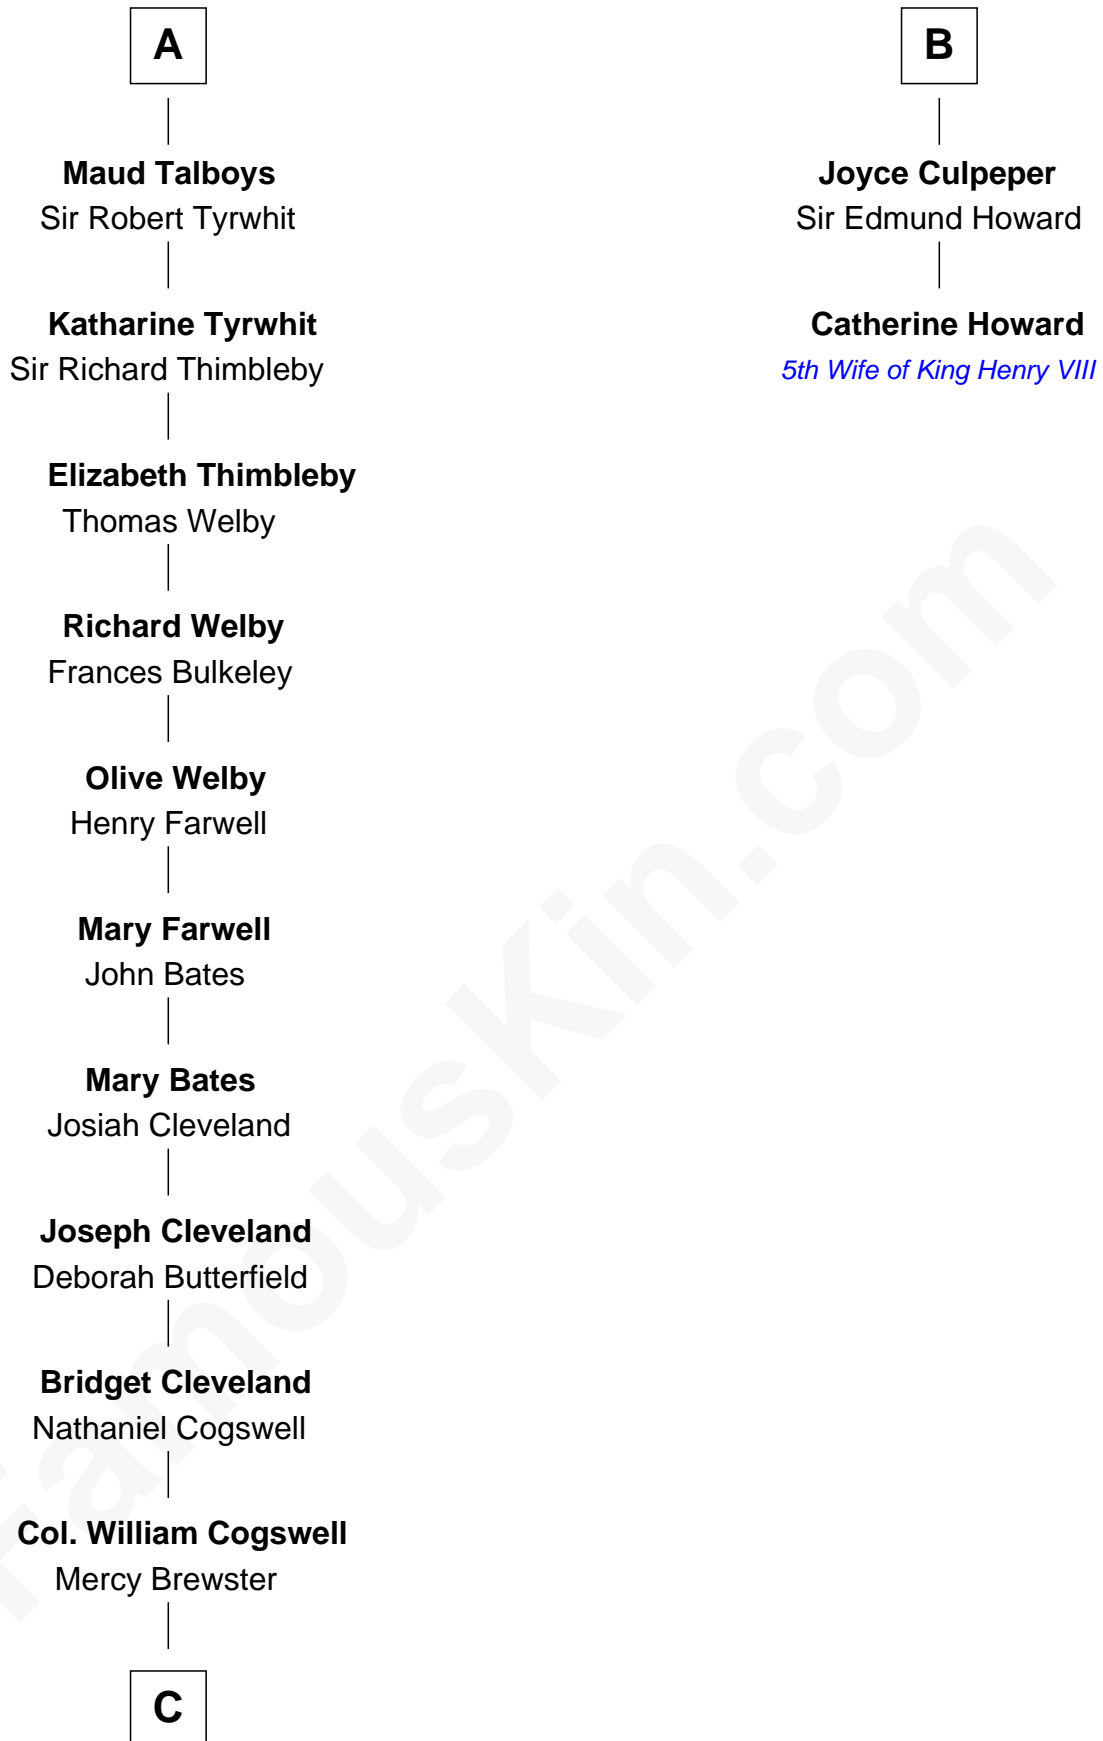

**FamousKin.com**  
**Relationship Chart of**  
**Thomas Pynchon**  
*American Novelist*

8th cousin 13 times removed of

**Catherine Howard**  
*5th Wife of King Henry VIII*

**C**

—  
**Dr. William Henry Cogswell**

Lucretia Anne Payne

—  
**Annie Payne Cogswell**

William Lyon Pynchon

—  
**William Henry Chichele Pynchon**

Carrie Susan Moyses

—  
**Thomas Ruggles Pynchon**

Catherine Frances Bennett

—  
**Thomas Pynchon**