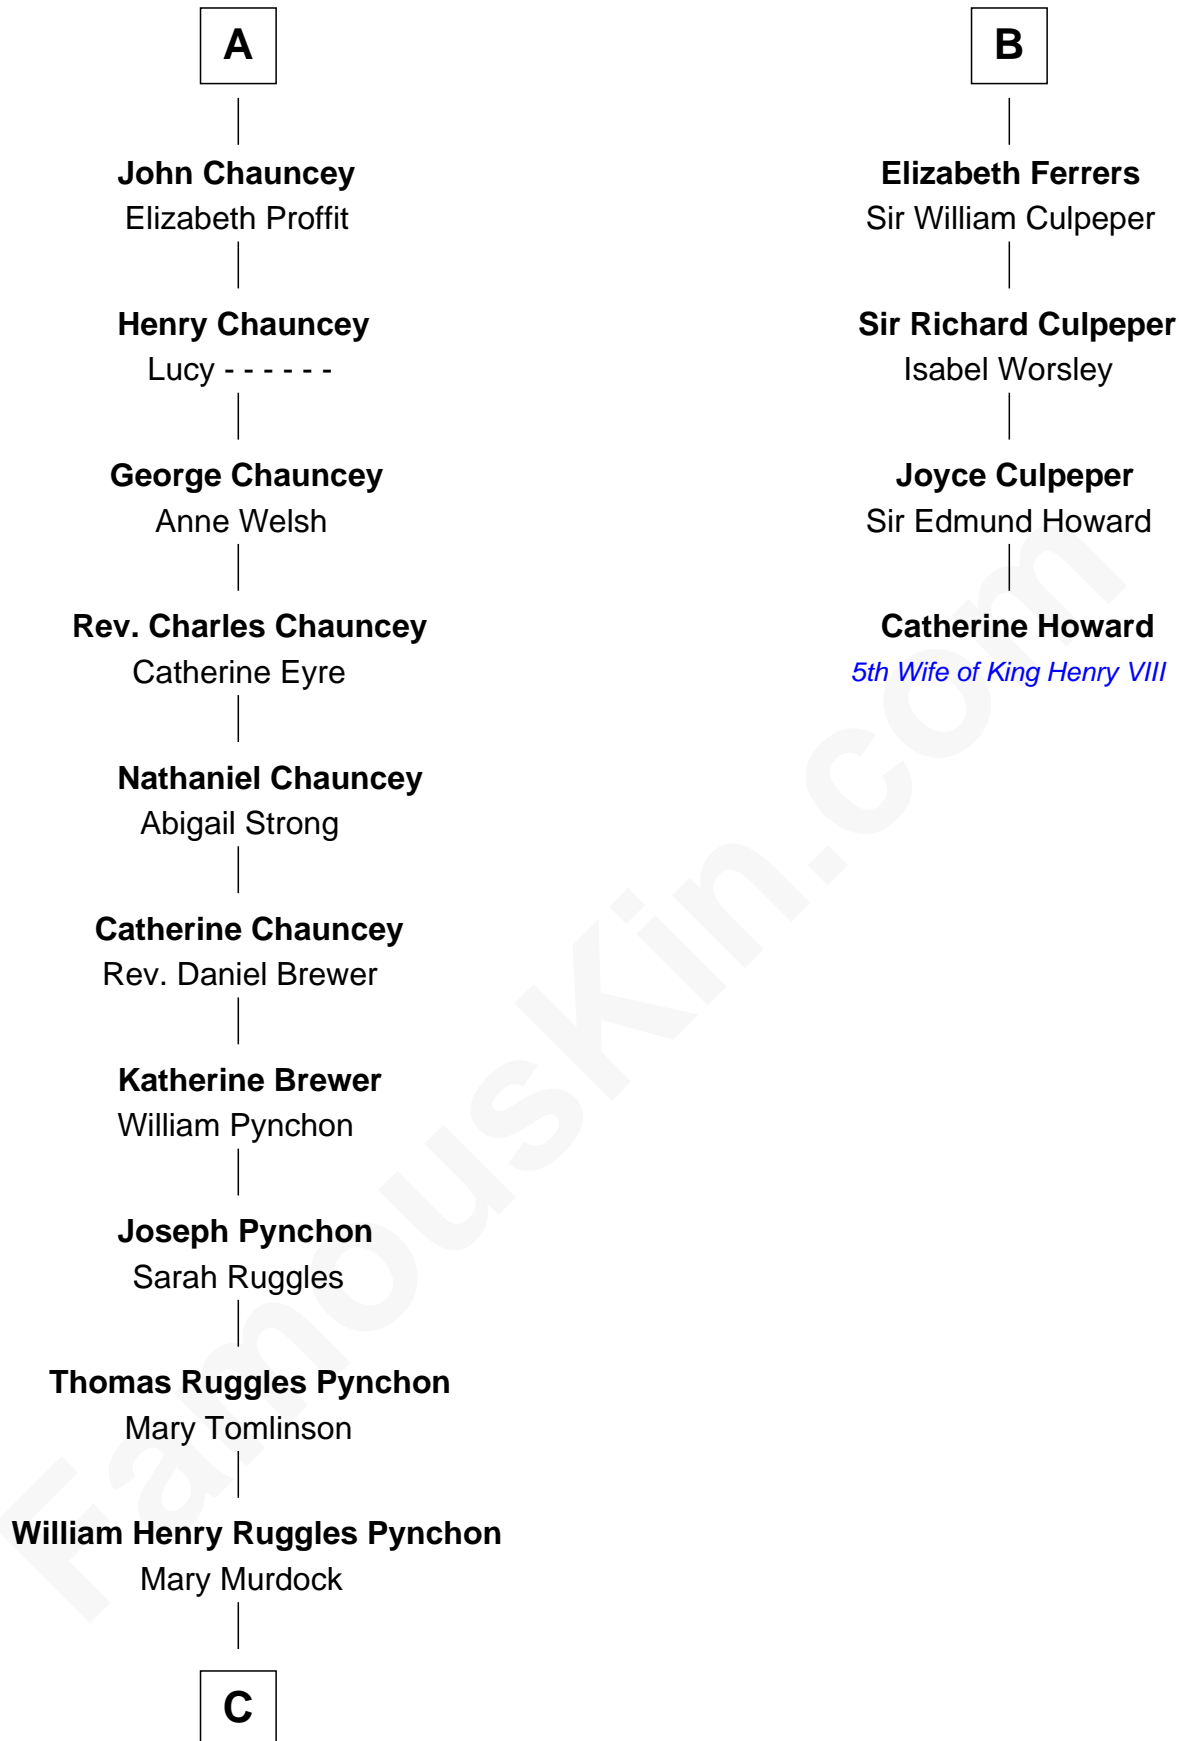

FamousKin.com
Relationship Chart of
Thomas Pynchon
American Novelist

10th cousin 10 times removed of
Catherine Howard
5th Wife of King Henry VIII

C

—
William Lyon Pynchon

Annie Payne Cogswell

—
William Henry Chichele Pynchon

Carrie Susan Moyses

—
Thomas Ruggles Pynchon

Catherine Frances Bennett

—
Thomas Pynchon

Novelist

FamousKin.com