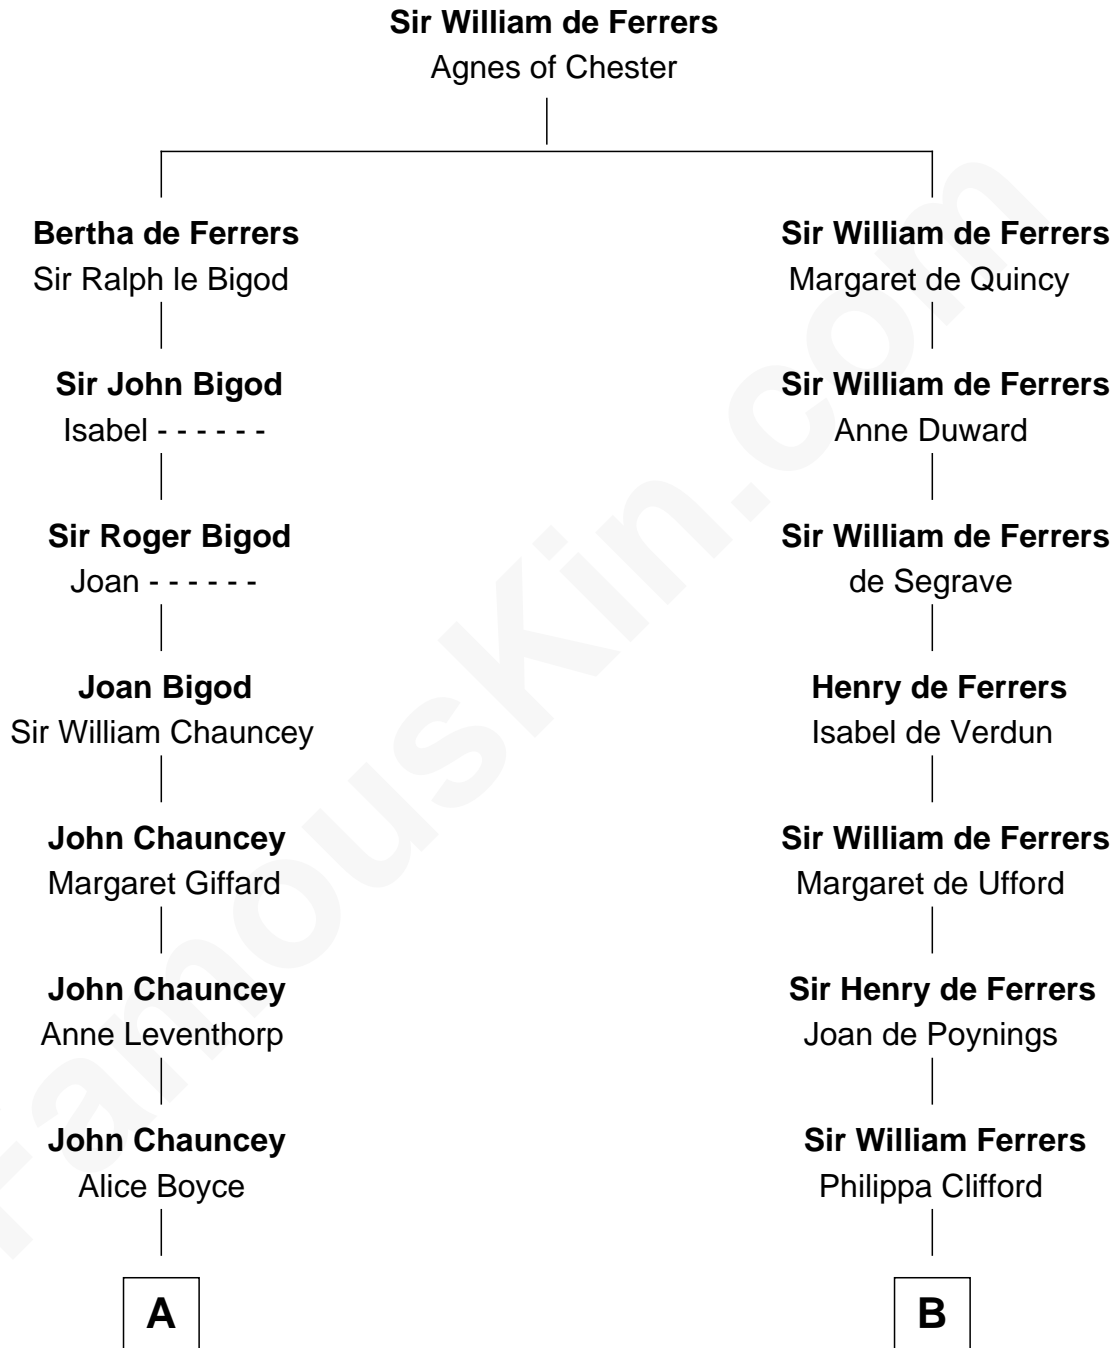

FamousKin.com
Relationship Chart of
Thomas Pynchon
American Novelist

10th cousin 10 times removed of
Catherine Howard
5th Wife of King Henry VIII

C

—
William Lyon Pynchon

Annie Payne Cogswell

—
William Henry Chichele Pynchon

Carrie Susan Moyses

—
Thomas Ruggles Pynchon

Catherine Frances Bennett

—
Thomas Pynchon

Novelist

FamousKin.com