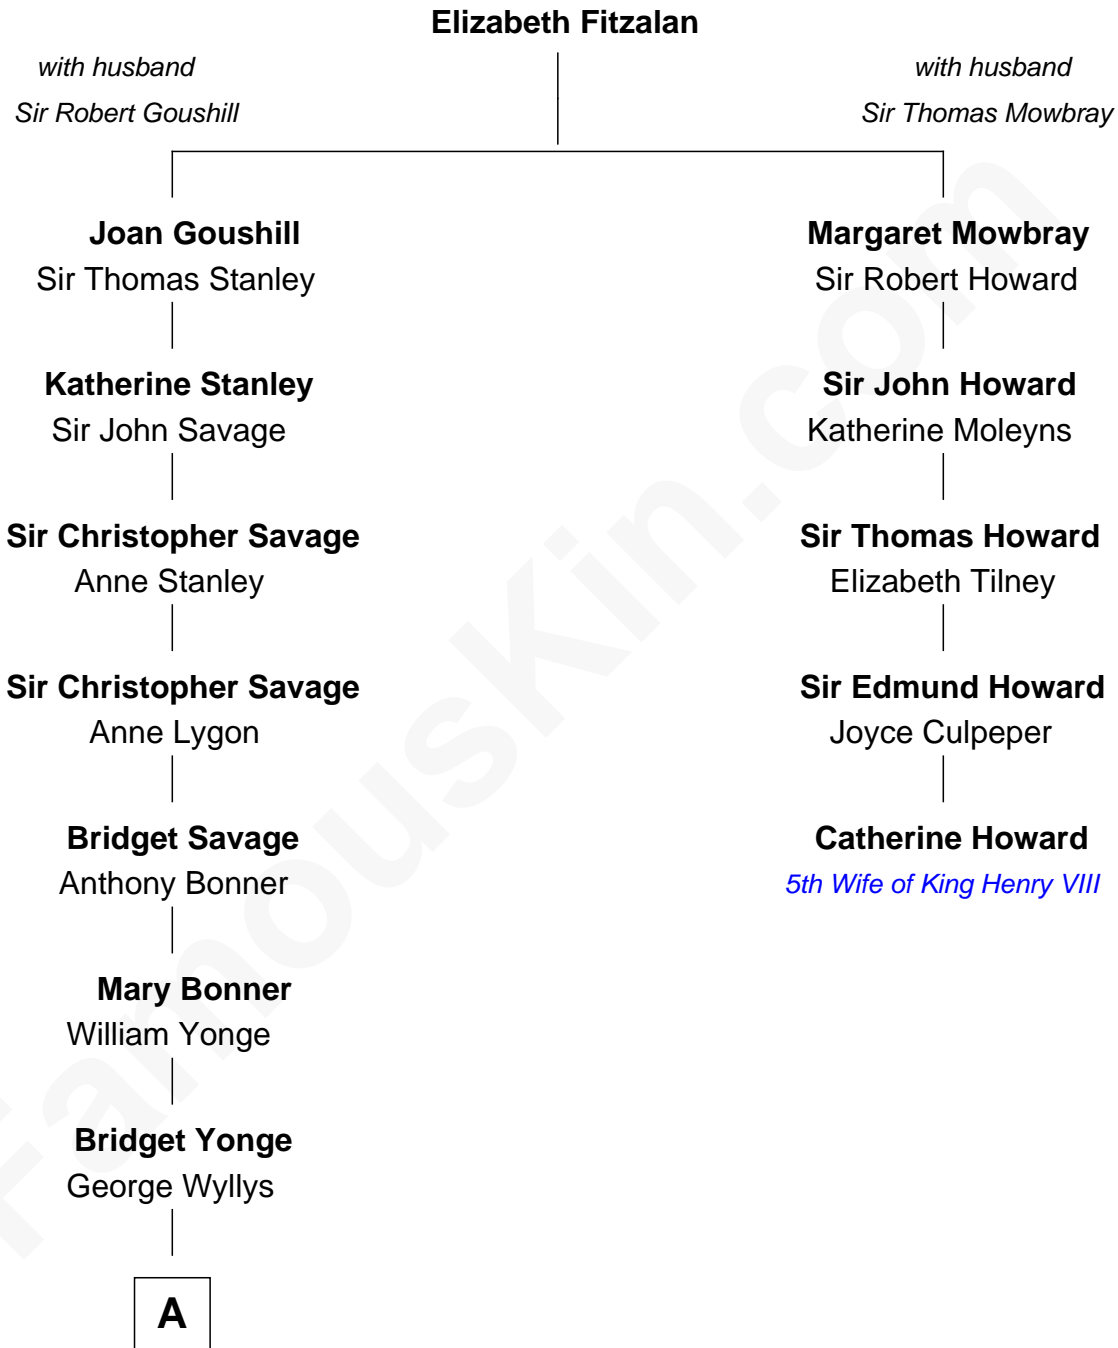

FamousKin.com
Relationship Chart of
Thomas Pynchon
American Novelist

4th cousin 12 times removed of

Catherine Howard
5th Wife of King Henry VIII

A

Amy Wyllys

Maj. John Pynchon

John Pynchon

Margaret Hubbard

William Pynchon

Katherine Brewer

Joseph Pynchon

Sarah Ruggles

Thomas Ruggles Pynchon

Mary Tomlinson

William Henry Ruggles Pynchon

Mary Murdock