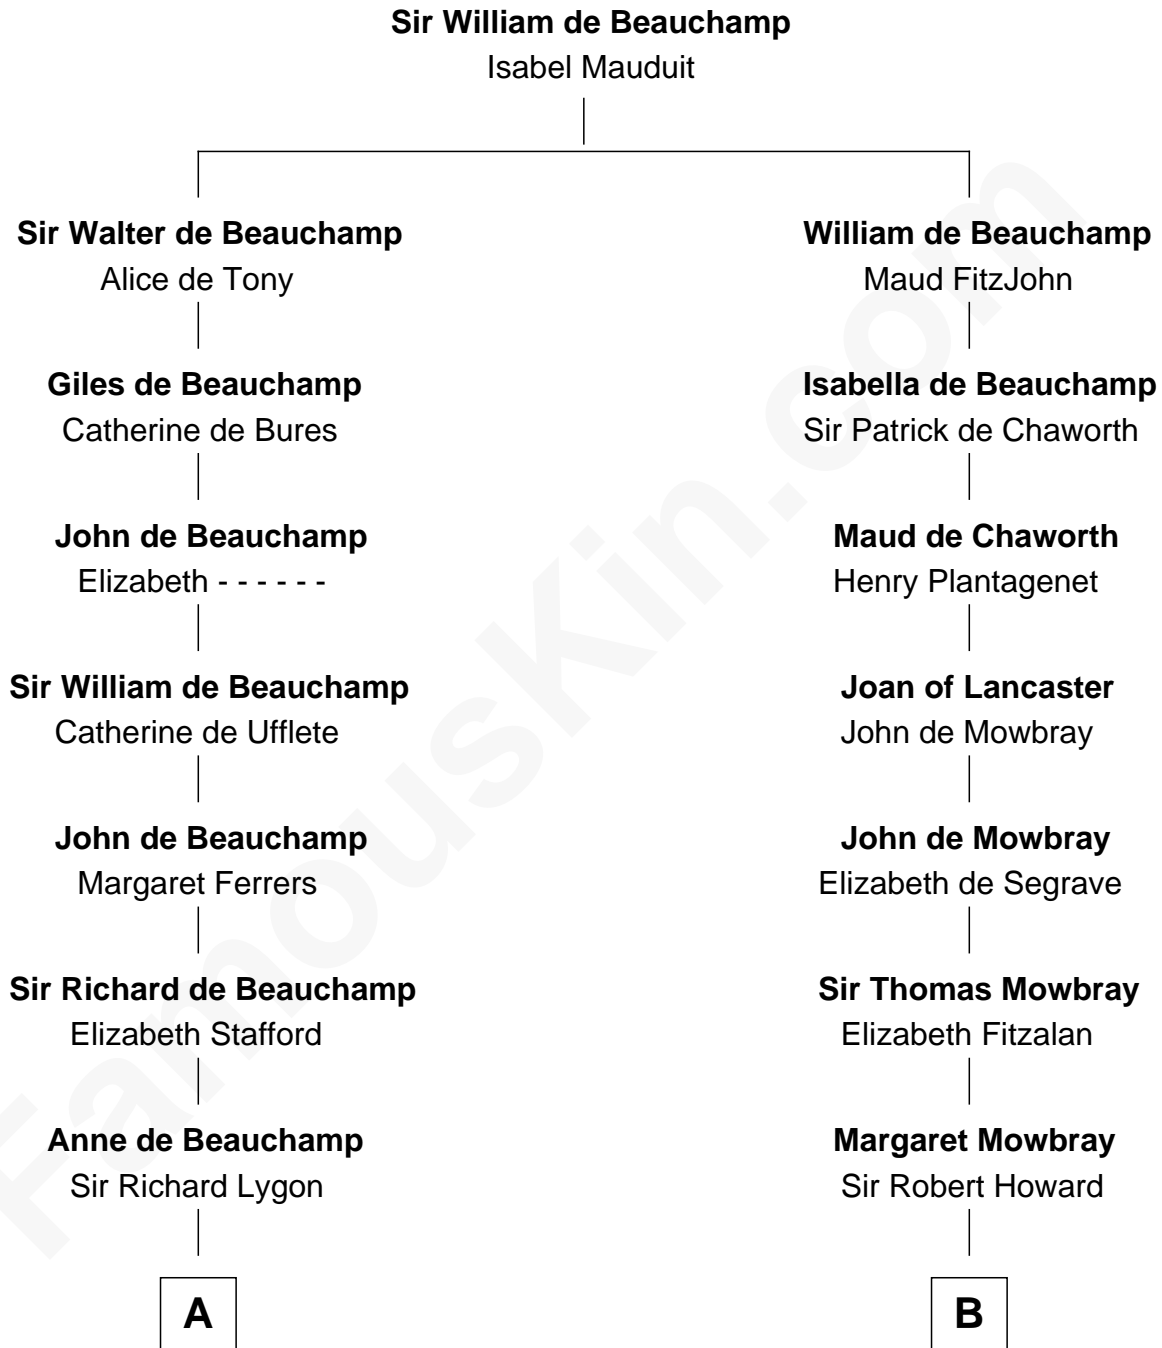

**FamousKin.com**  
**Relationship Chart of**  
**Thomas Pynchon**  
*American Novelist*

**10th cousin 11 times removed of**  
**Catherine Howard**  
*5th Wife of King Henry VIII*

FamousKin.com