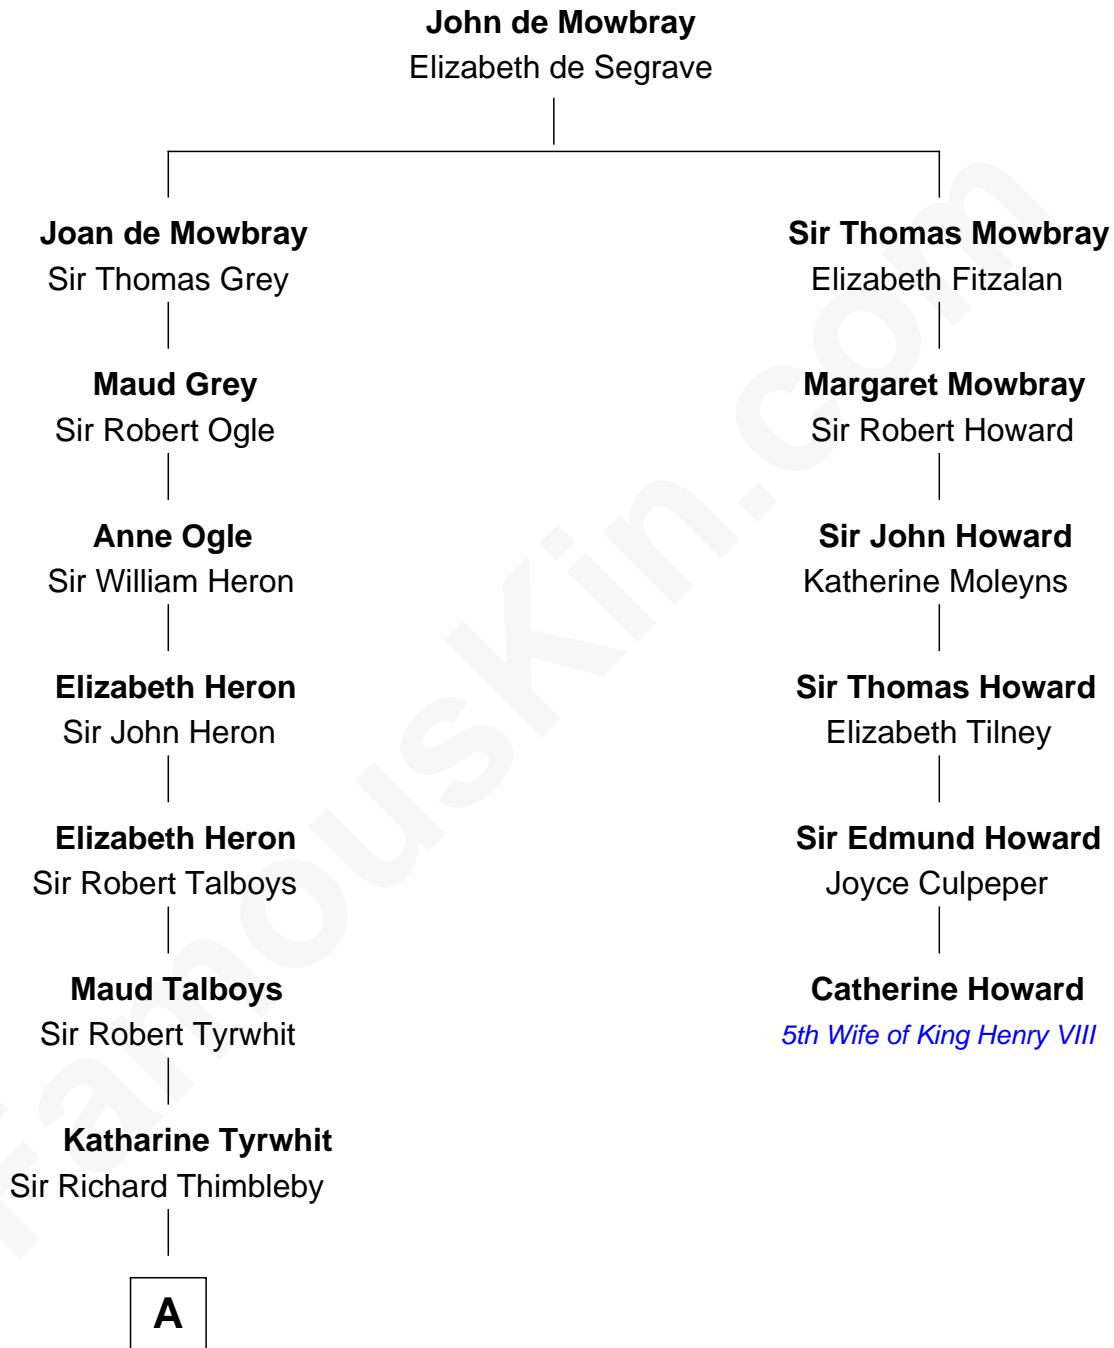

FamousKin.com
Relationship Chart of
Thomas Pynchon
American Novelist

5th cousin 14 times removed of

Catherine Howard
5th Wife of King Henry VIII

A

Elizabeth Thimbleby

Thomas Welby

Richard Welby

Frances Bulkeley

Olive Welby

Henry Farwell

Mary Farwell

John Bates

Mary Bates

Josiah Cleveland

Joseph Cleveland

Deborah Butterfield