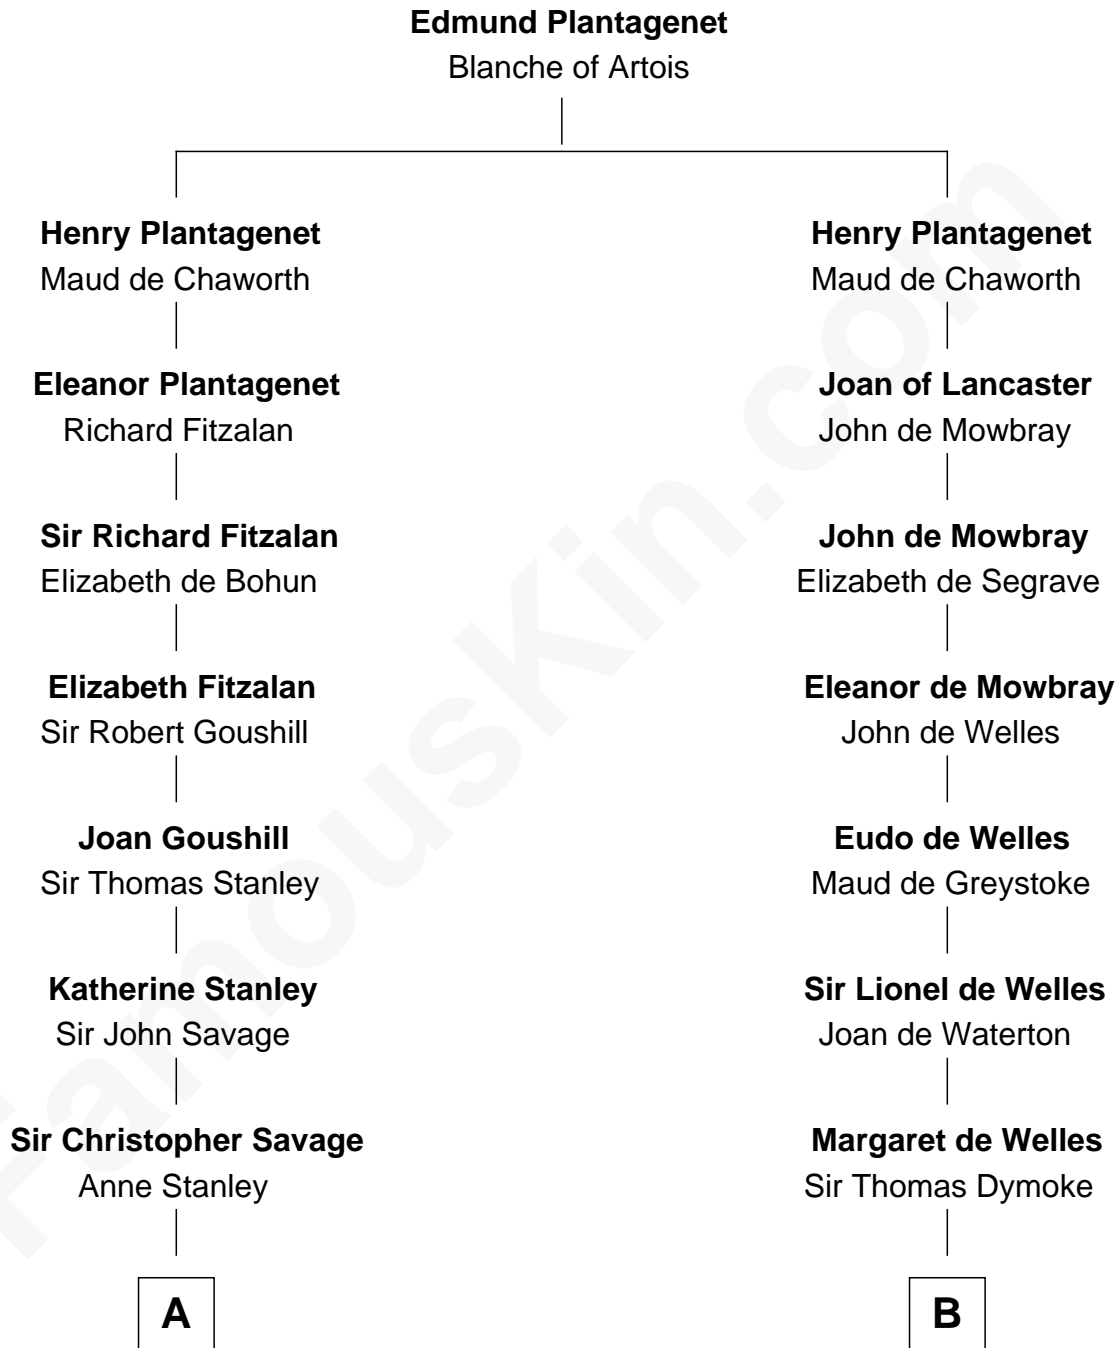

FamousKin.com
Relationship Chart of
Thomas Pynchon
American Novelist

18th cousin 2 times removed of
Ralph Waldo Emerson
American Poet

C

William Lyon Pynchon

Annie Payne Cogswell

William Henry Chichele Pynchon

Carrie Susan Moyses

Thomas Ruggles Pynchon

Catherine Frances Bennett

Thomas Pynchon

Novelist

D

Rev. William Emerson

Ruth Haskins