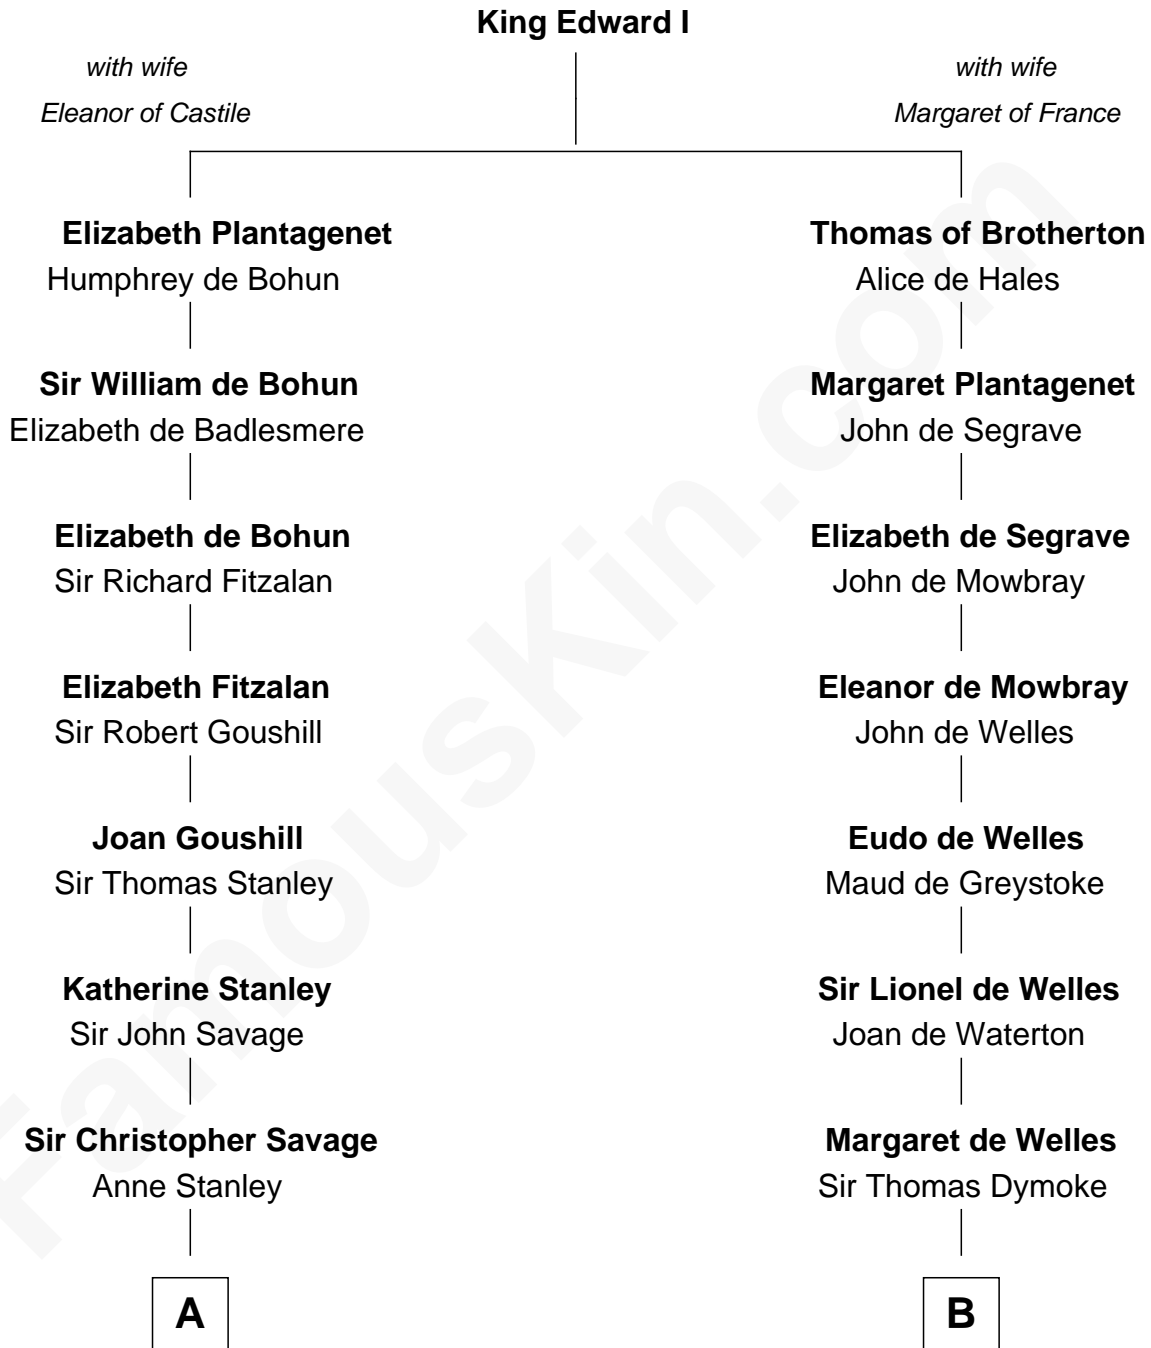

**FamousKin.com**  
**Relationship Chart of**  
**Thomas Pynchon**  
*American Novelist*

18th cousin 2 times removed of  
**Ralph Waldo Emerson**  
*American Poet*

**C**

**William Lyon Pynchon**  
Annie Payne Cogswell

**William Henry Chichele Pynchon**  
Carrie Susan Moyses

**Thomas Ruggles Pynchon**  
Catherine Frances Bennett

**Thomas Pynchon**  
*Novelist*

**D**

**Rev. William Emerson**  
Ruth Haskins

**Ralph Waldo Emerson**  
*American Poet*